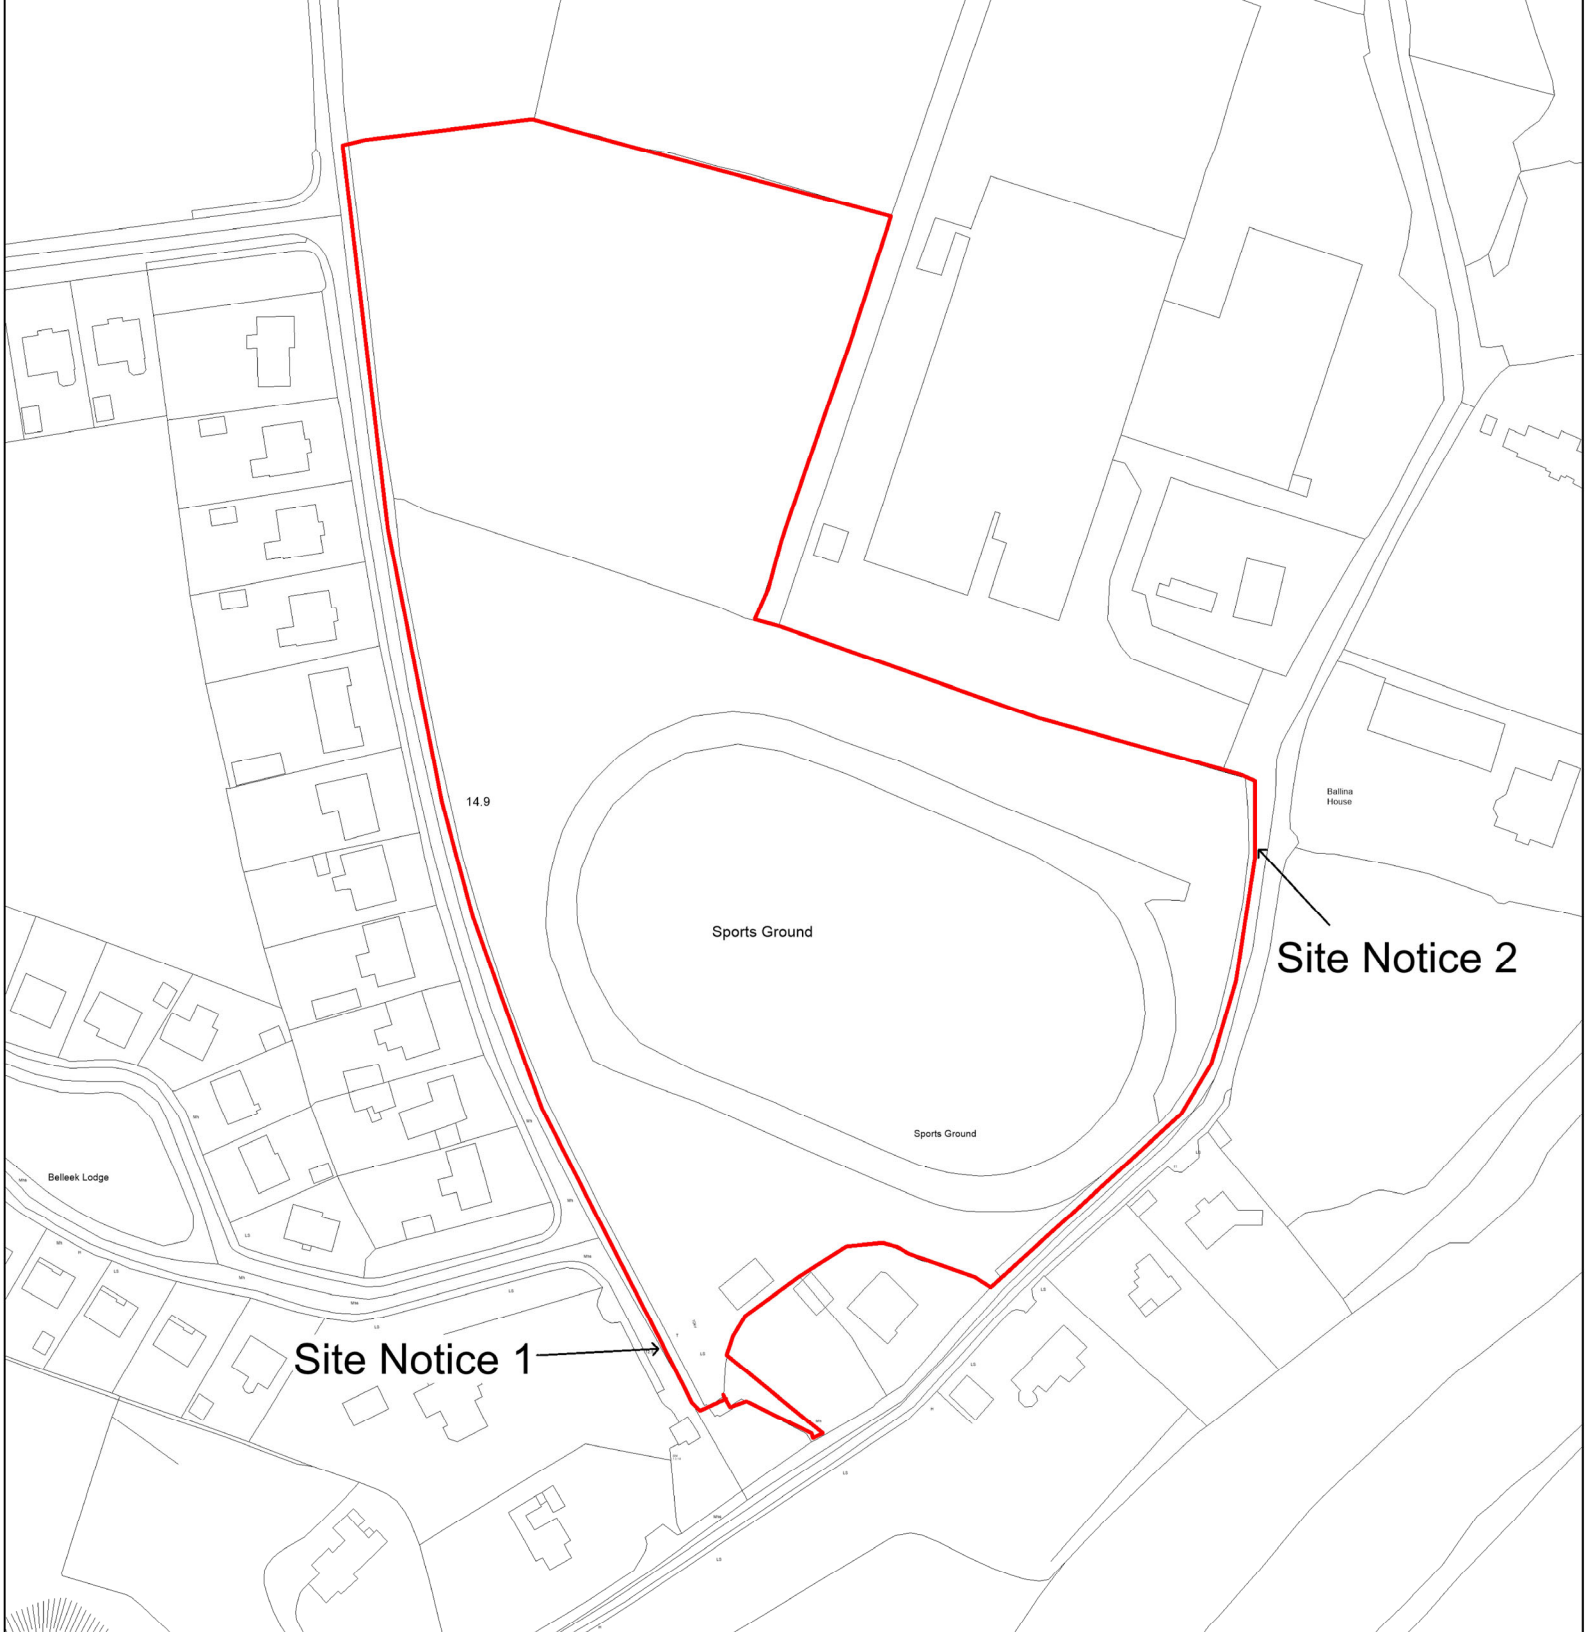

Ballina Municipal District

Ballina Civic Offices
 Arran Place,
 Ballina
 Co. Mayo.
 Tel 096 76100

**BELLEEK CAR PARK AND FOOTPATH
 LOCATION MAP**

Map compiled by: M.L.

Scale:1:20,000

Date:05/08/2021

14.9

Sports Ground

Sports Ground

Ballina House

Belleek Lodge

Site Notice 1

Site Notice 2