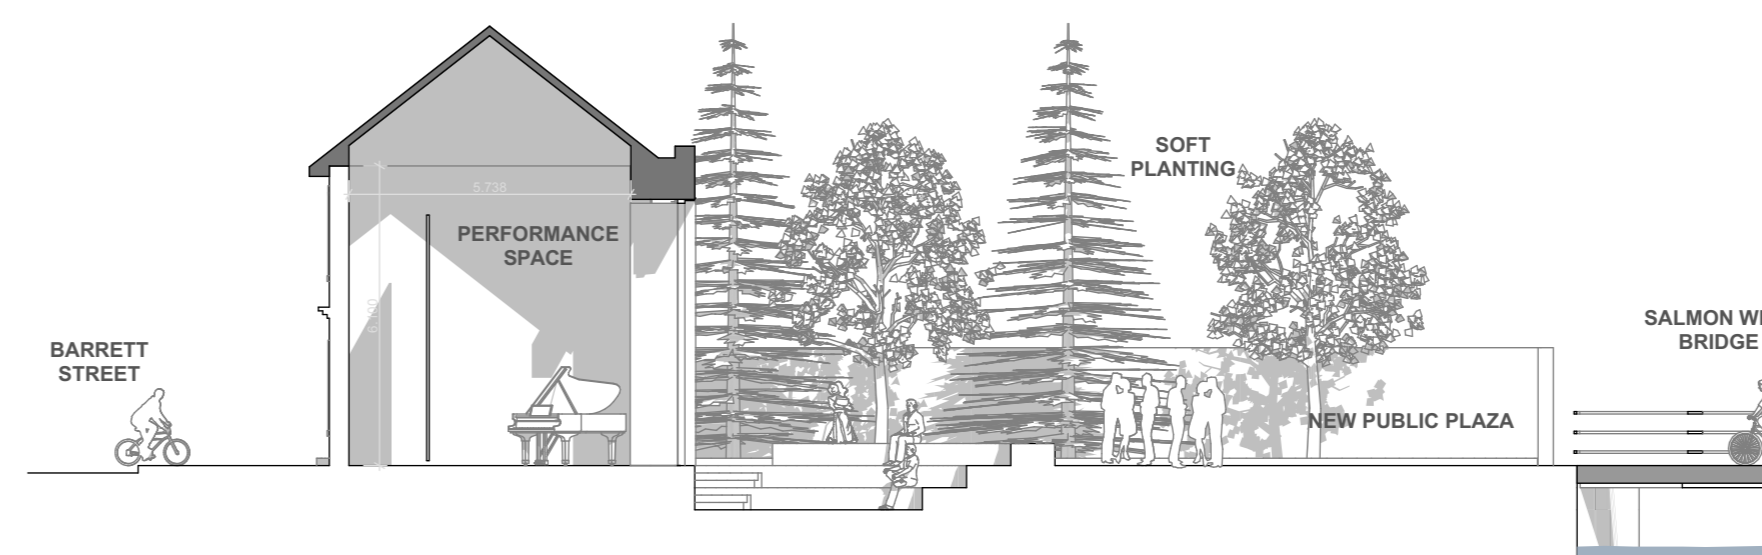

SITE SECTION (with possible amphitheatre)
Scale 1:100