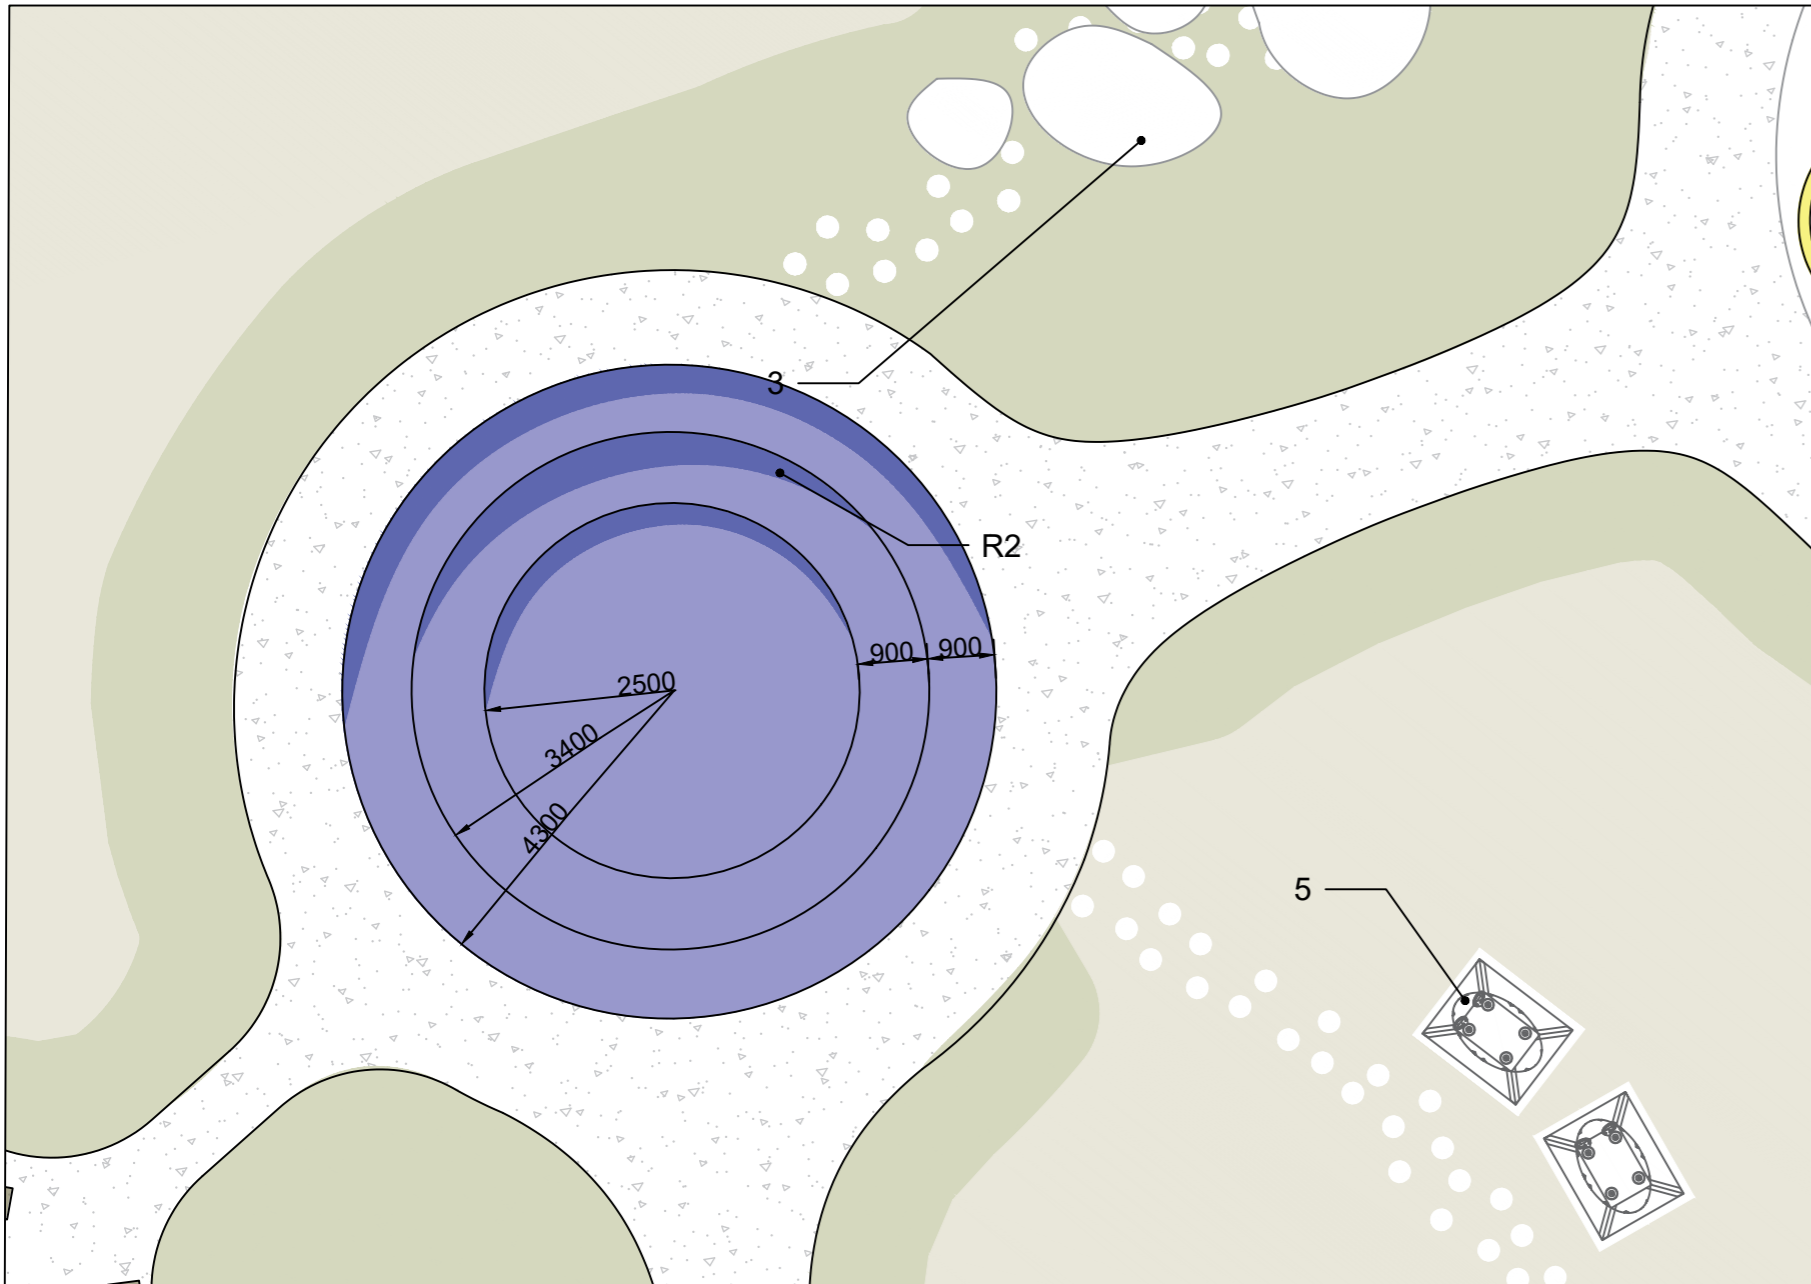

CALL OUT 6: COHESIVE ZONE