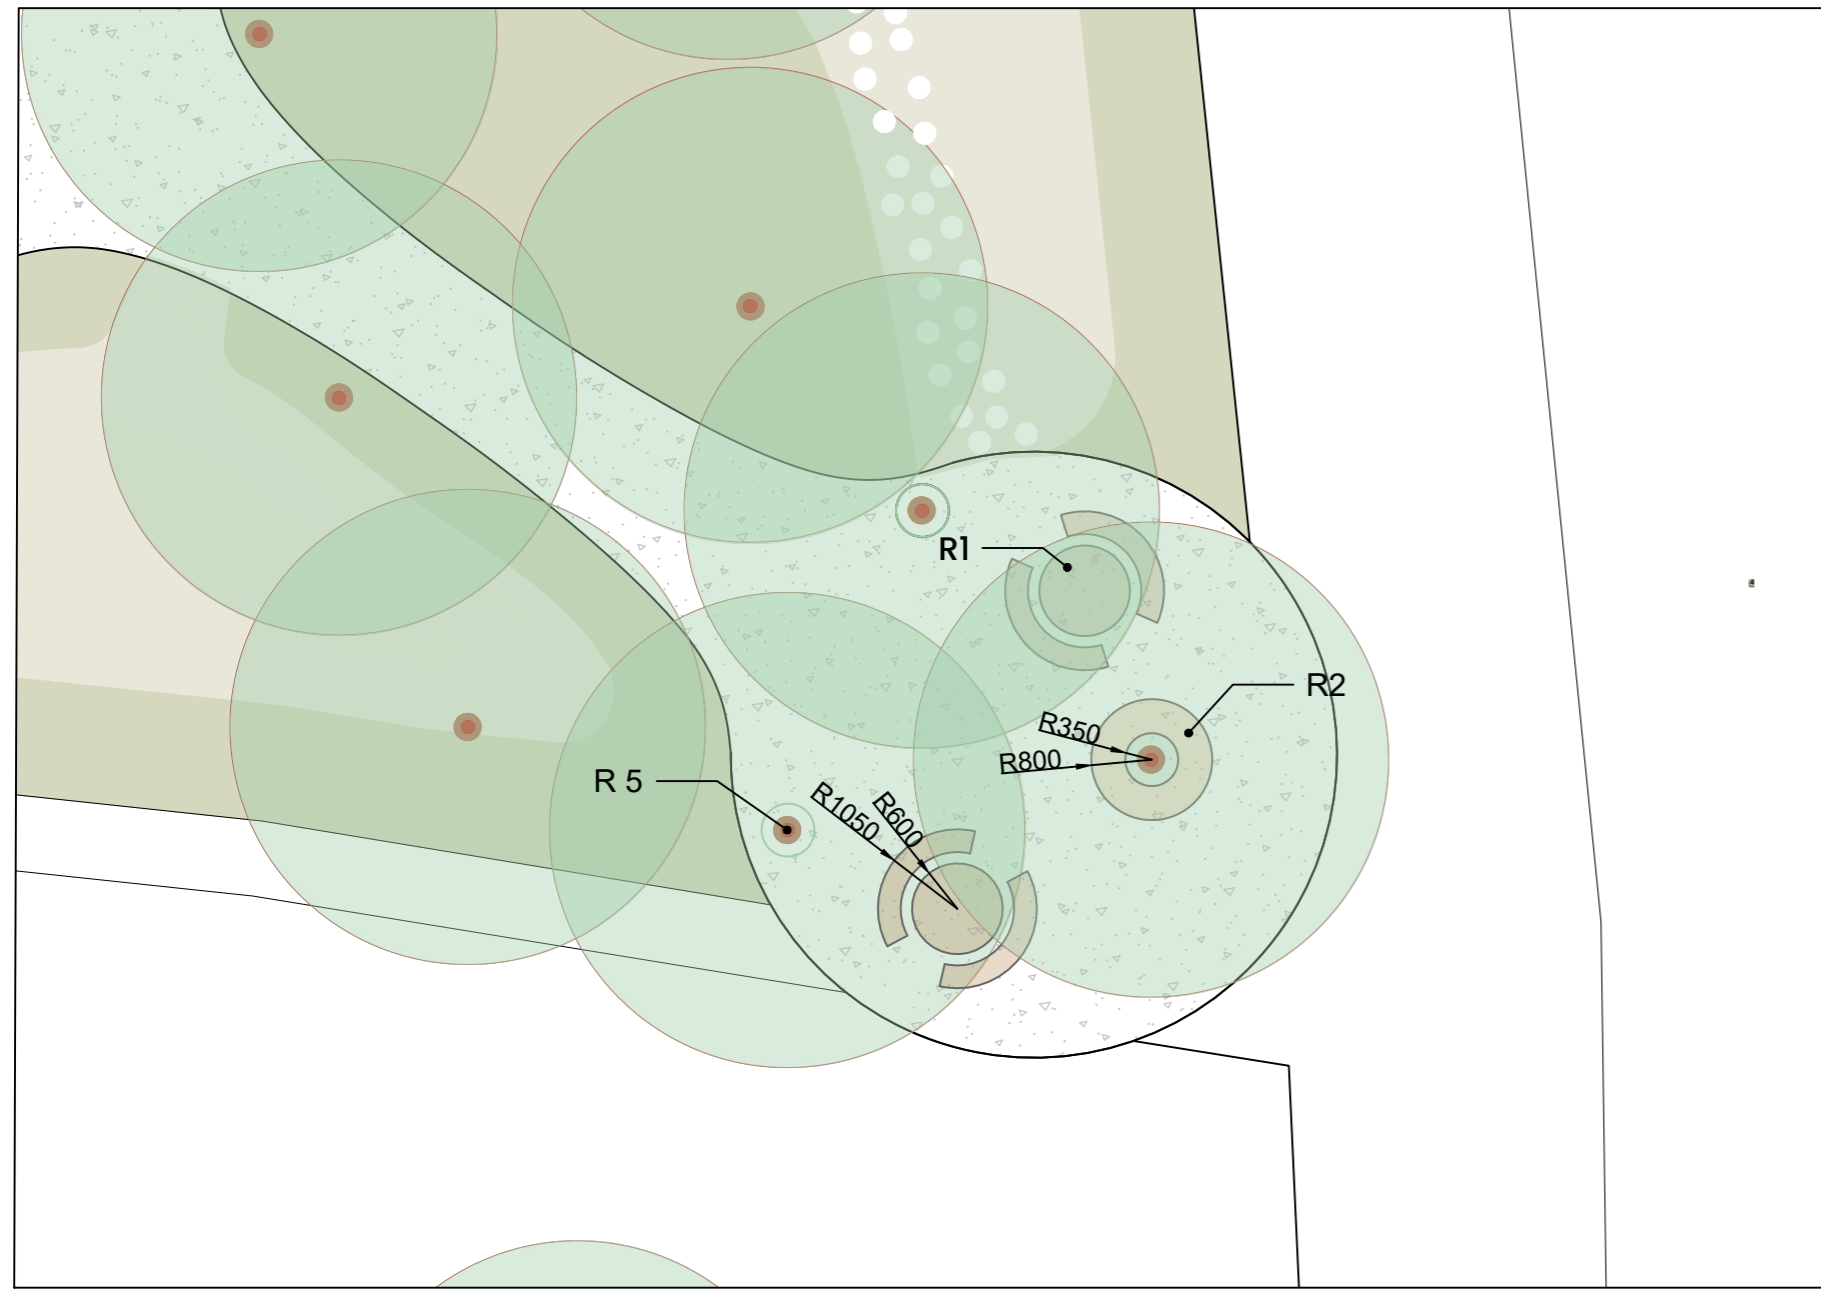

CALL OUT 3: RELAX ZONE