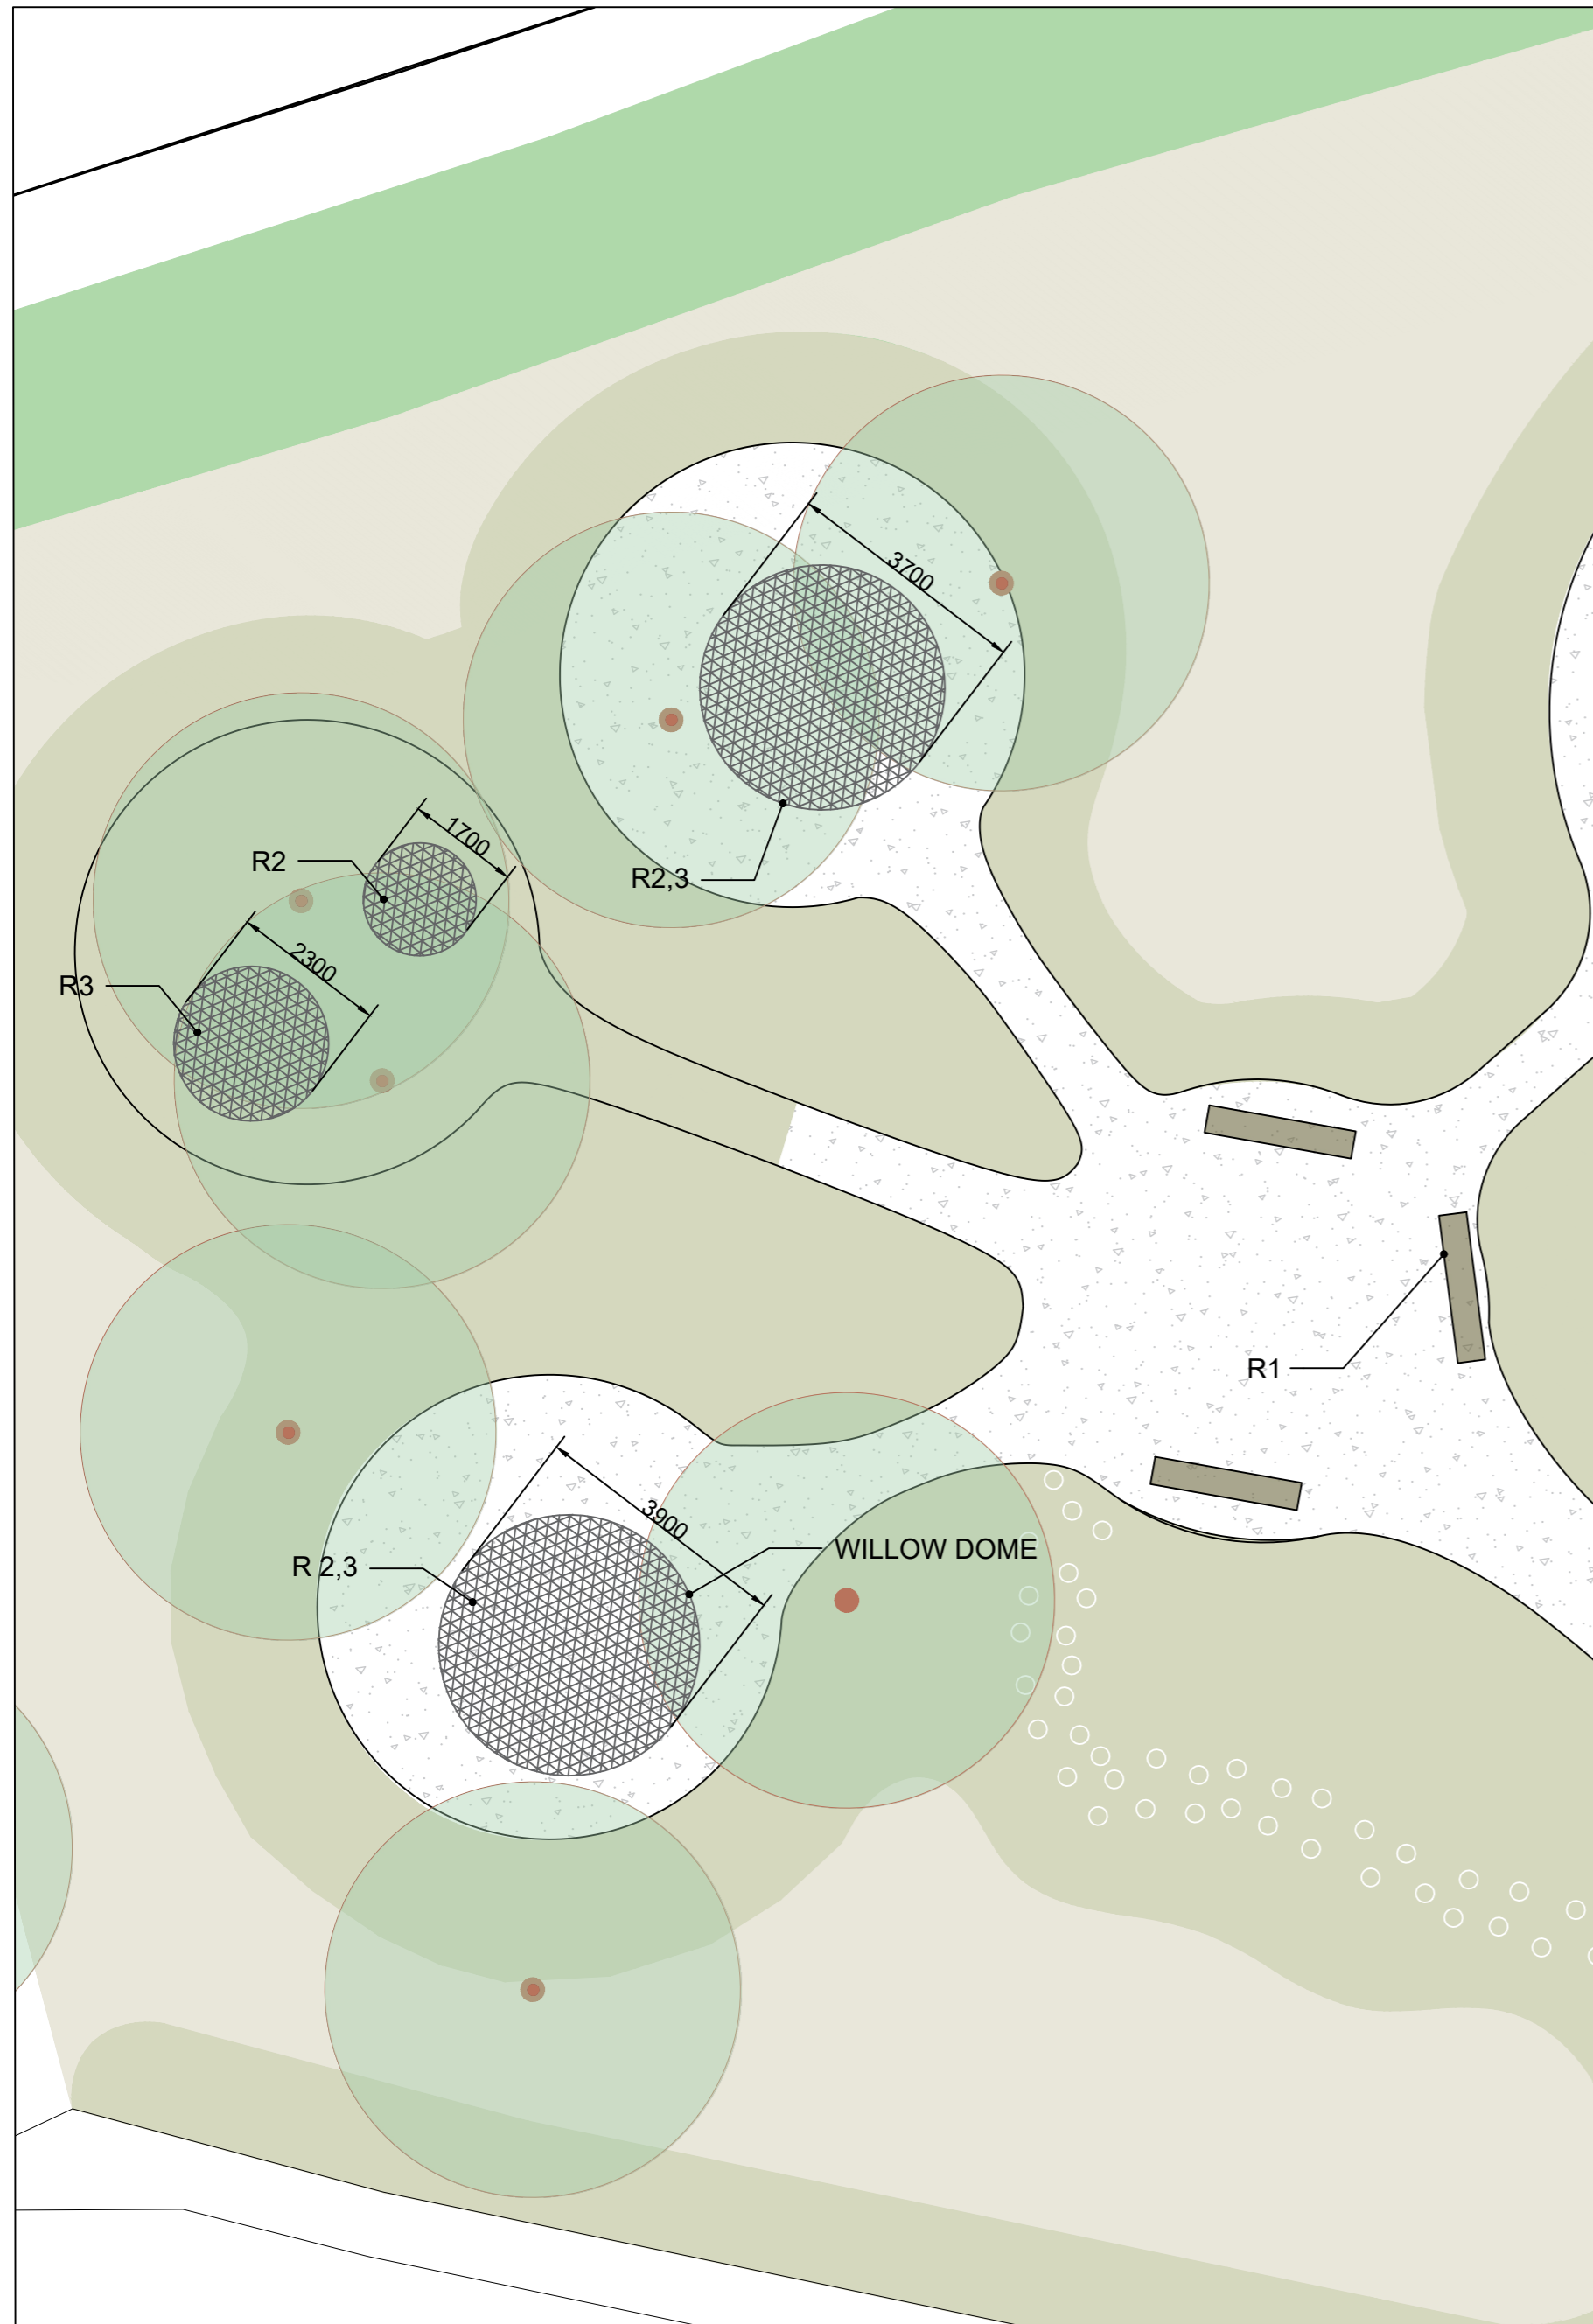

CALL OUT 9: SHELTERED ZONE