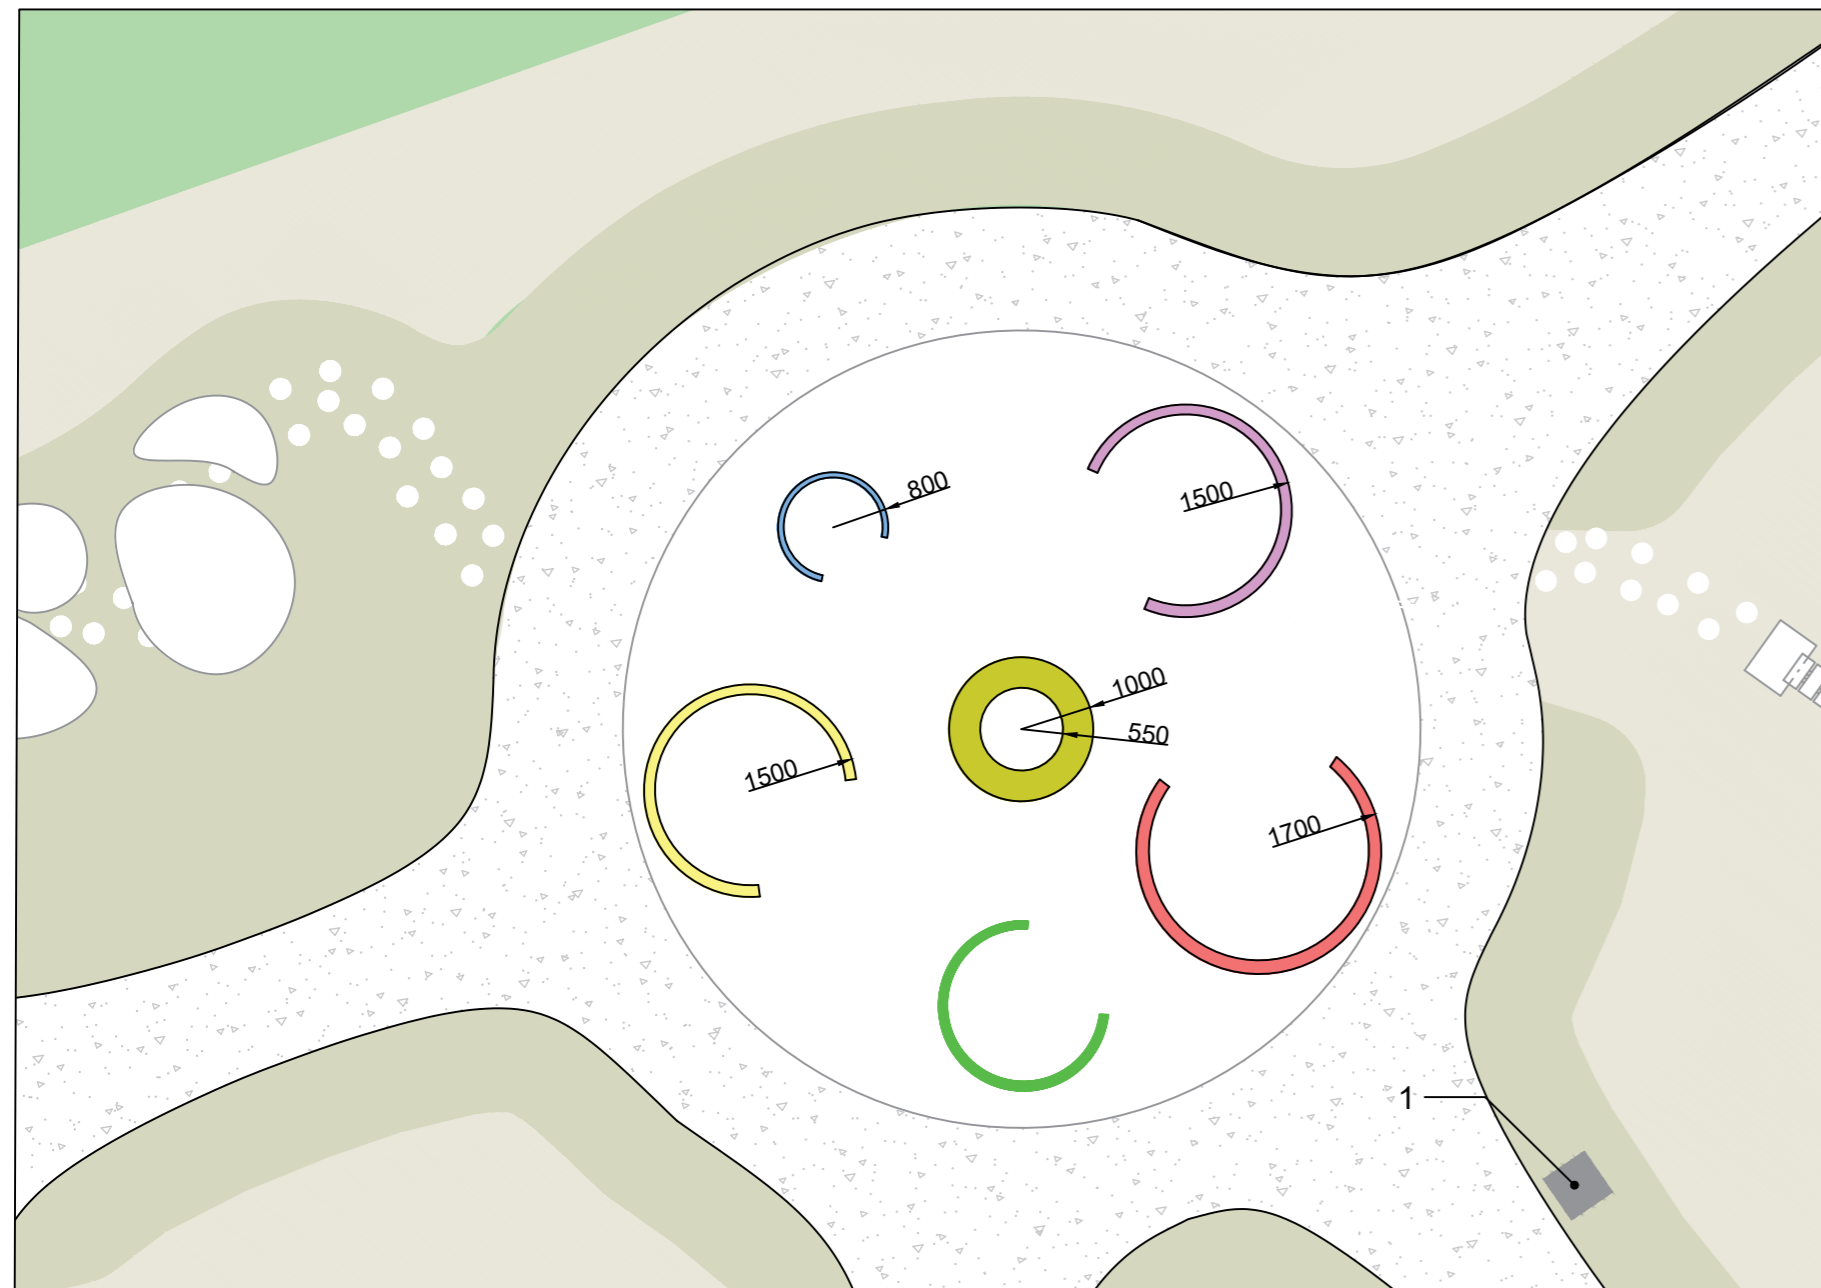

CALL OUT 8: DIVERSE ZONE