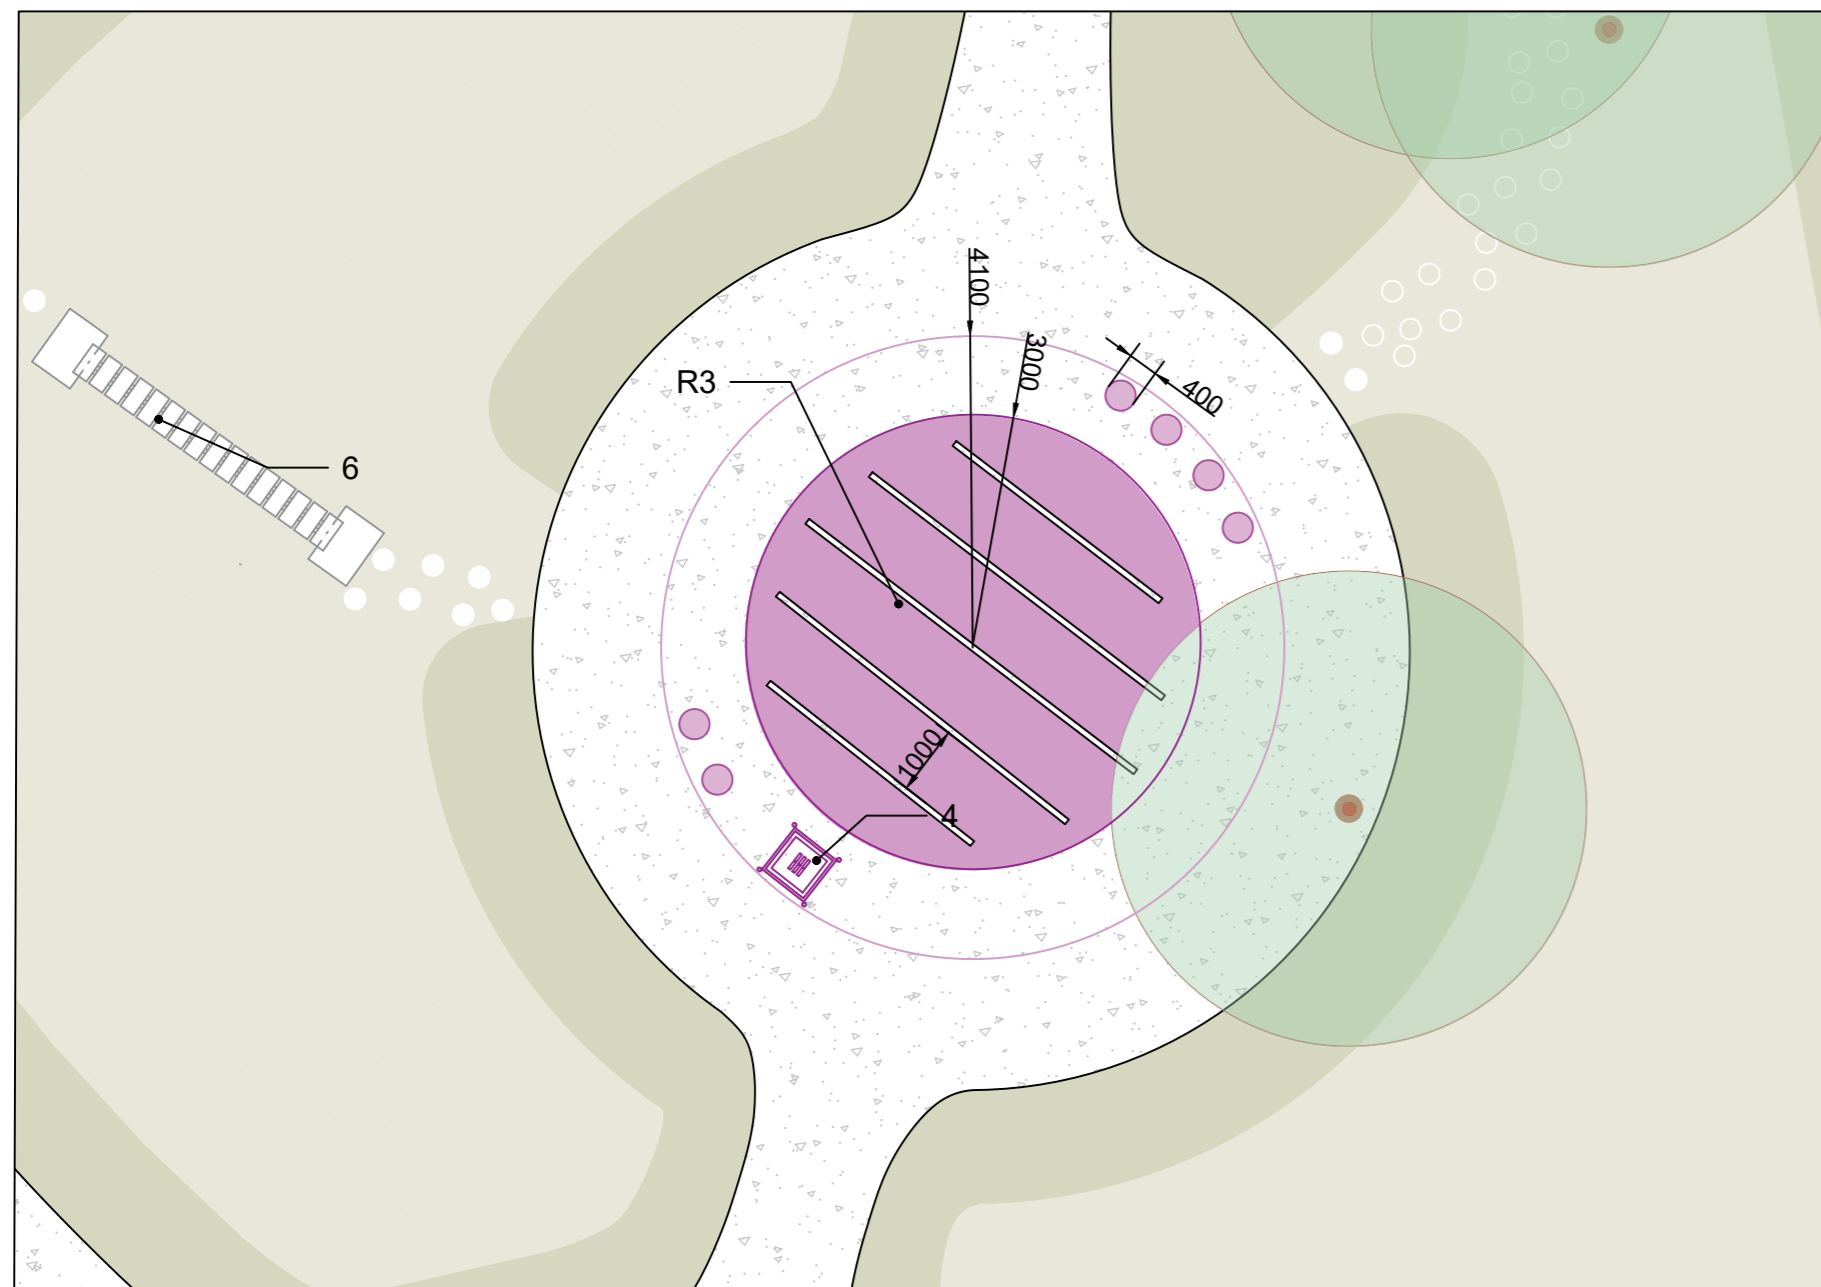

CALL OUT 4: CULTURAL ZONE