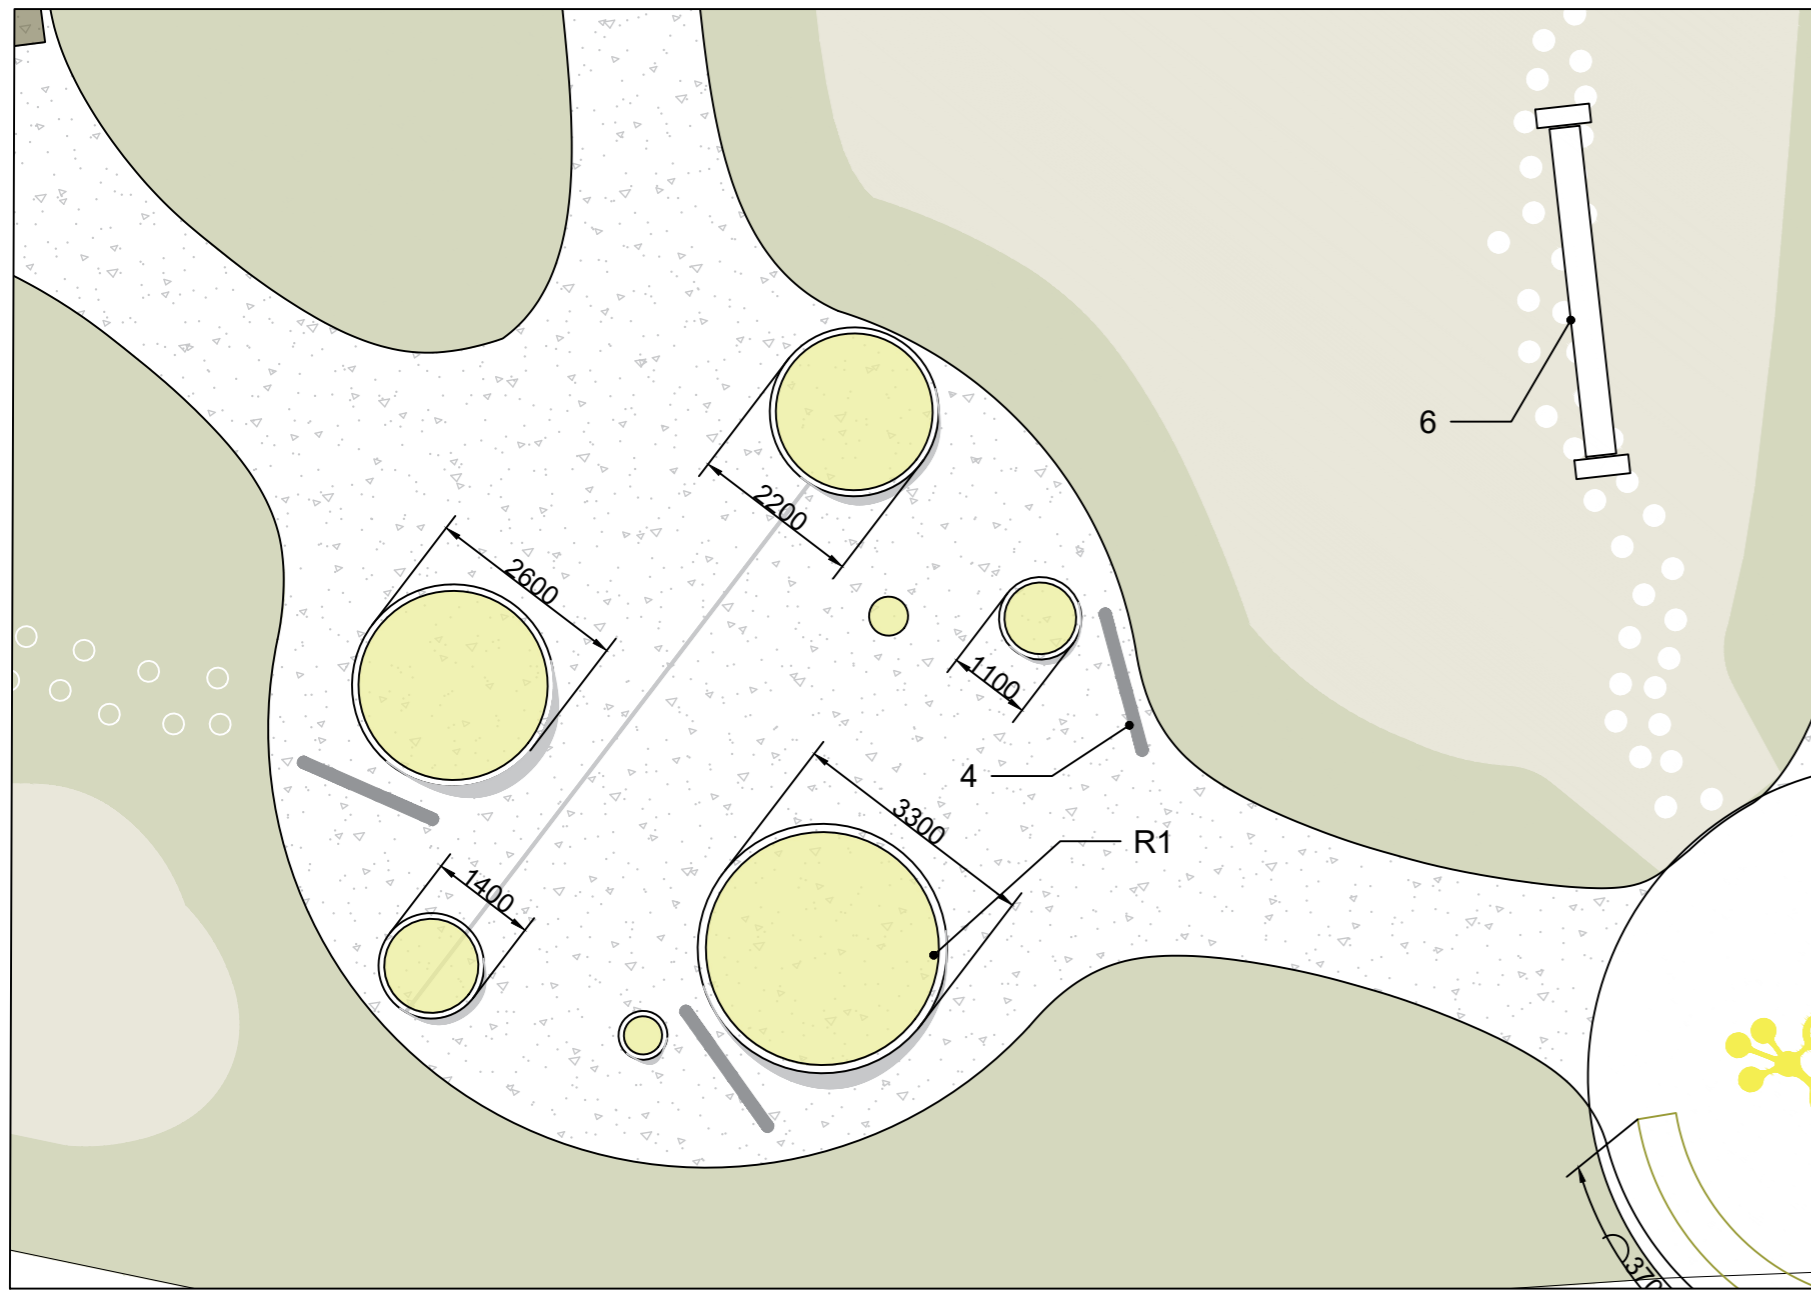

CALL OUT 5: NATURE ZONE