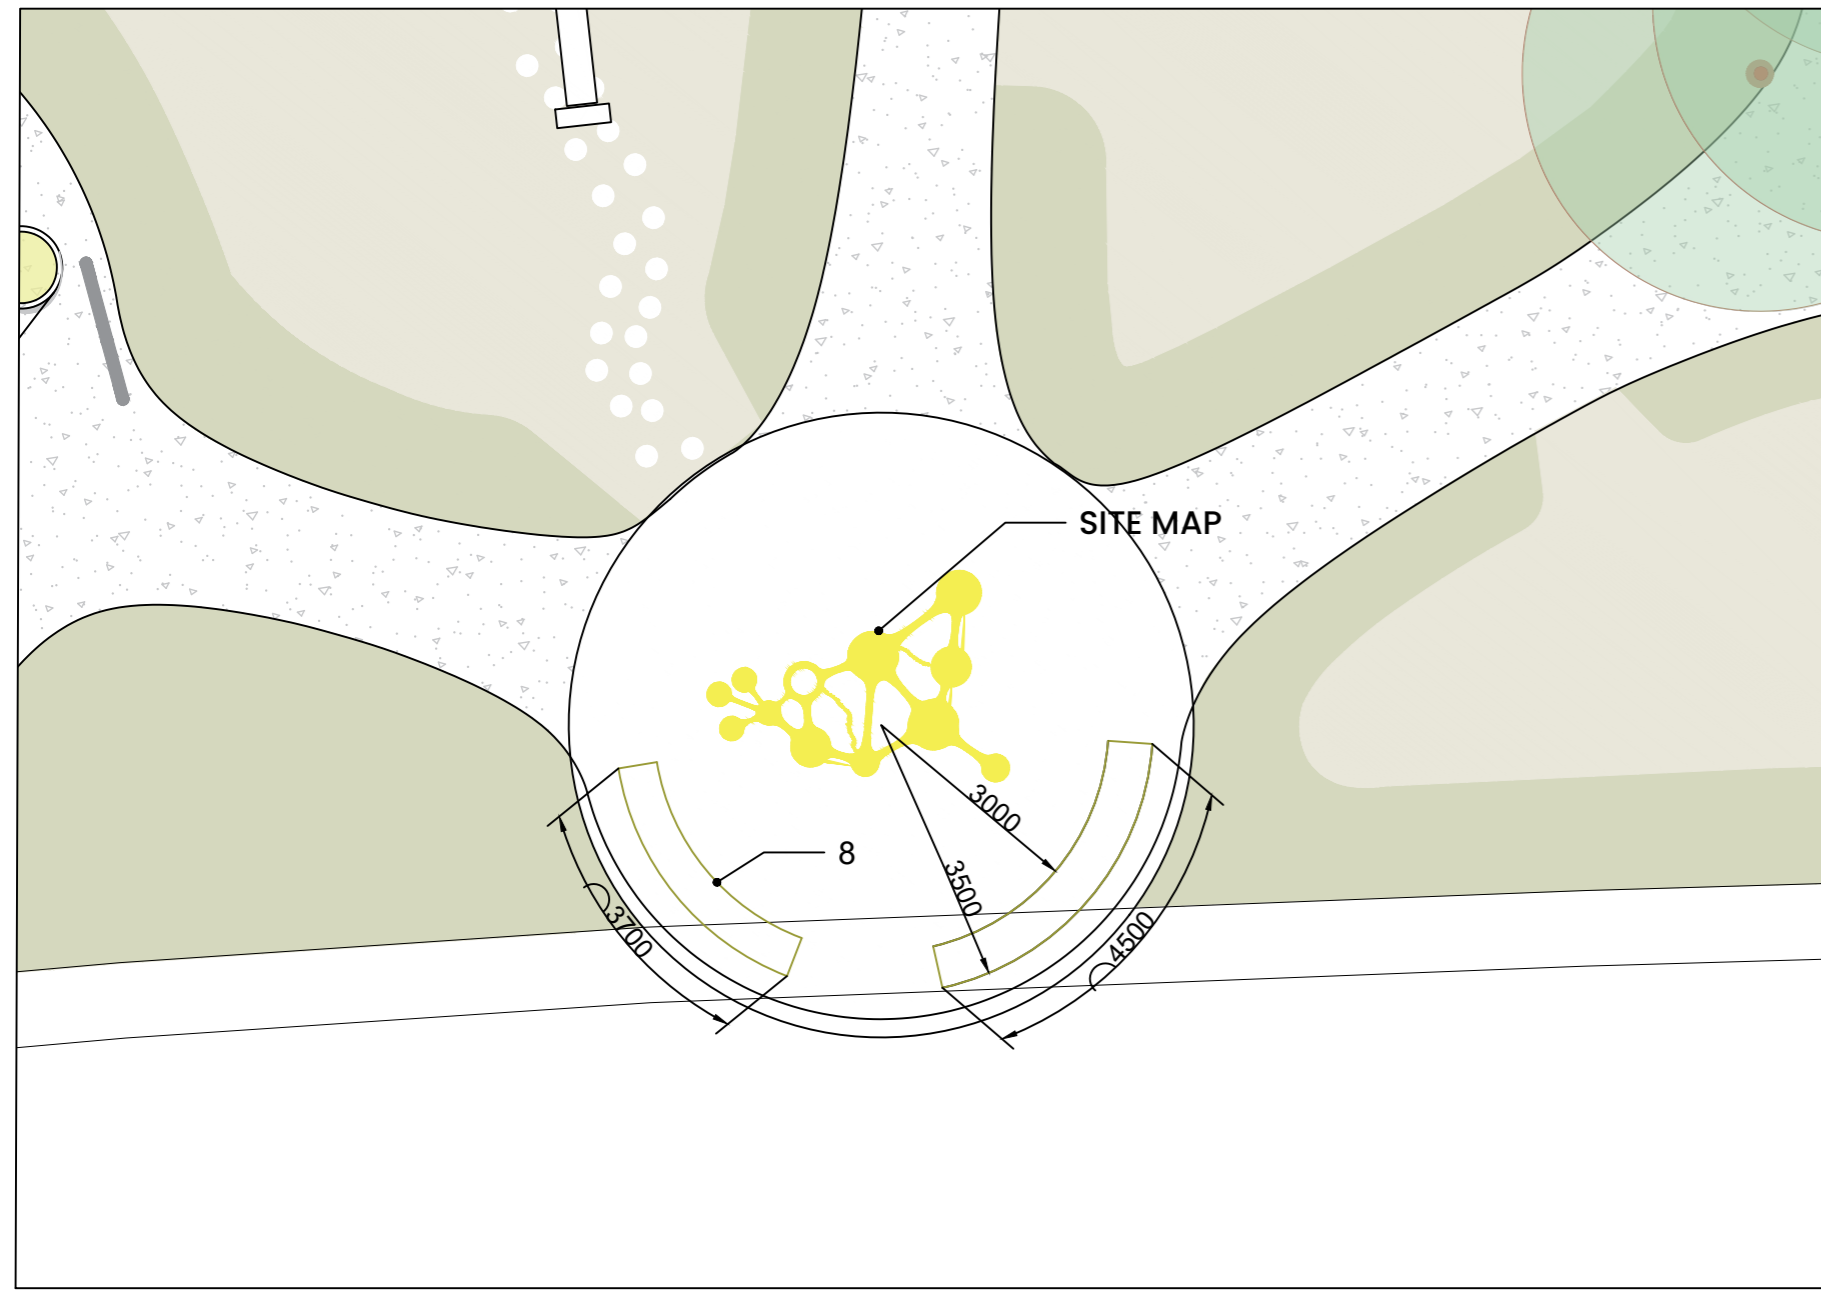

CALL OUT 1: OPEN ZONE