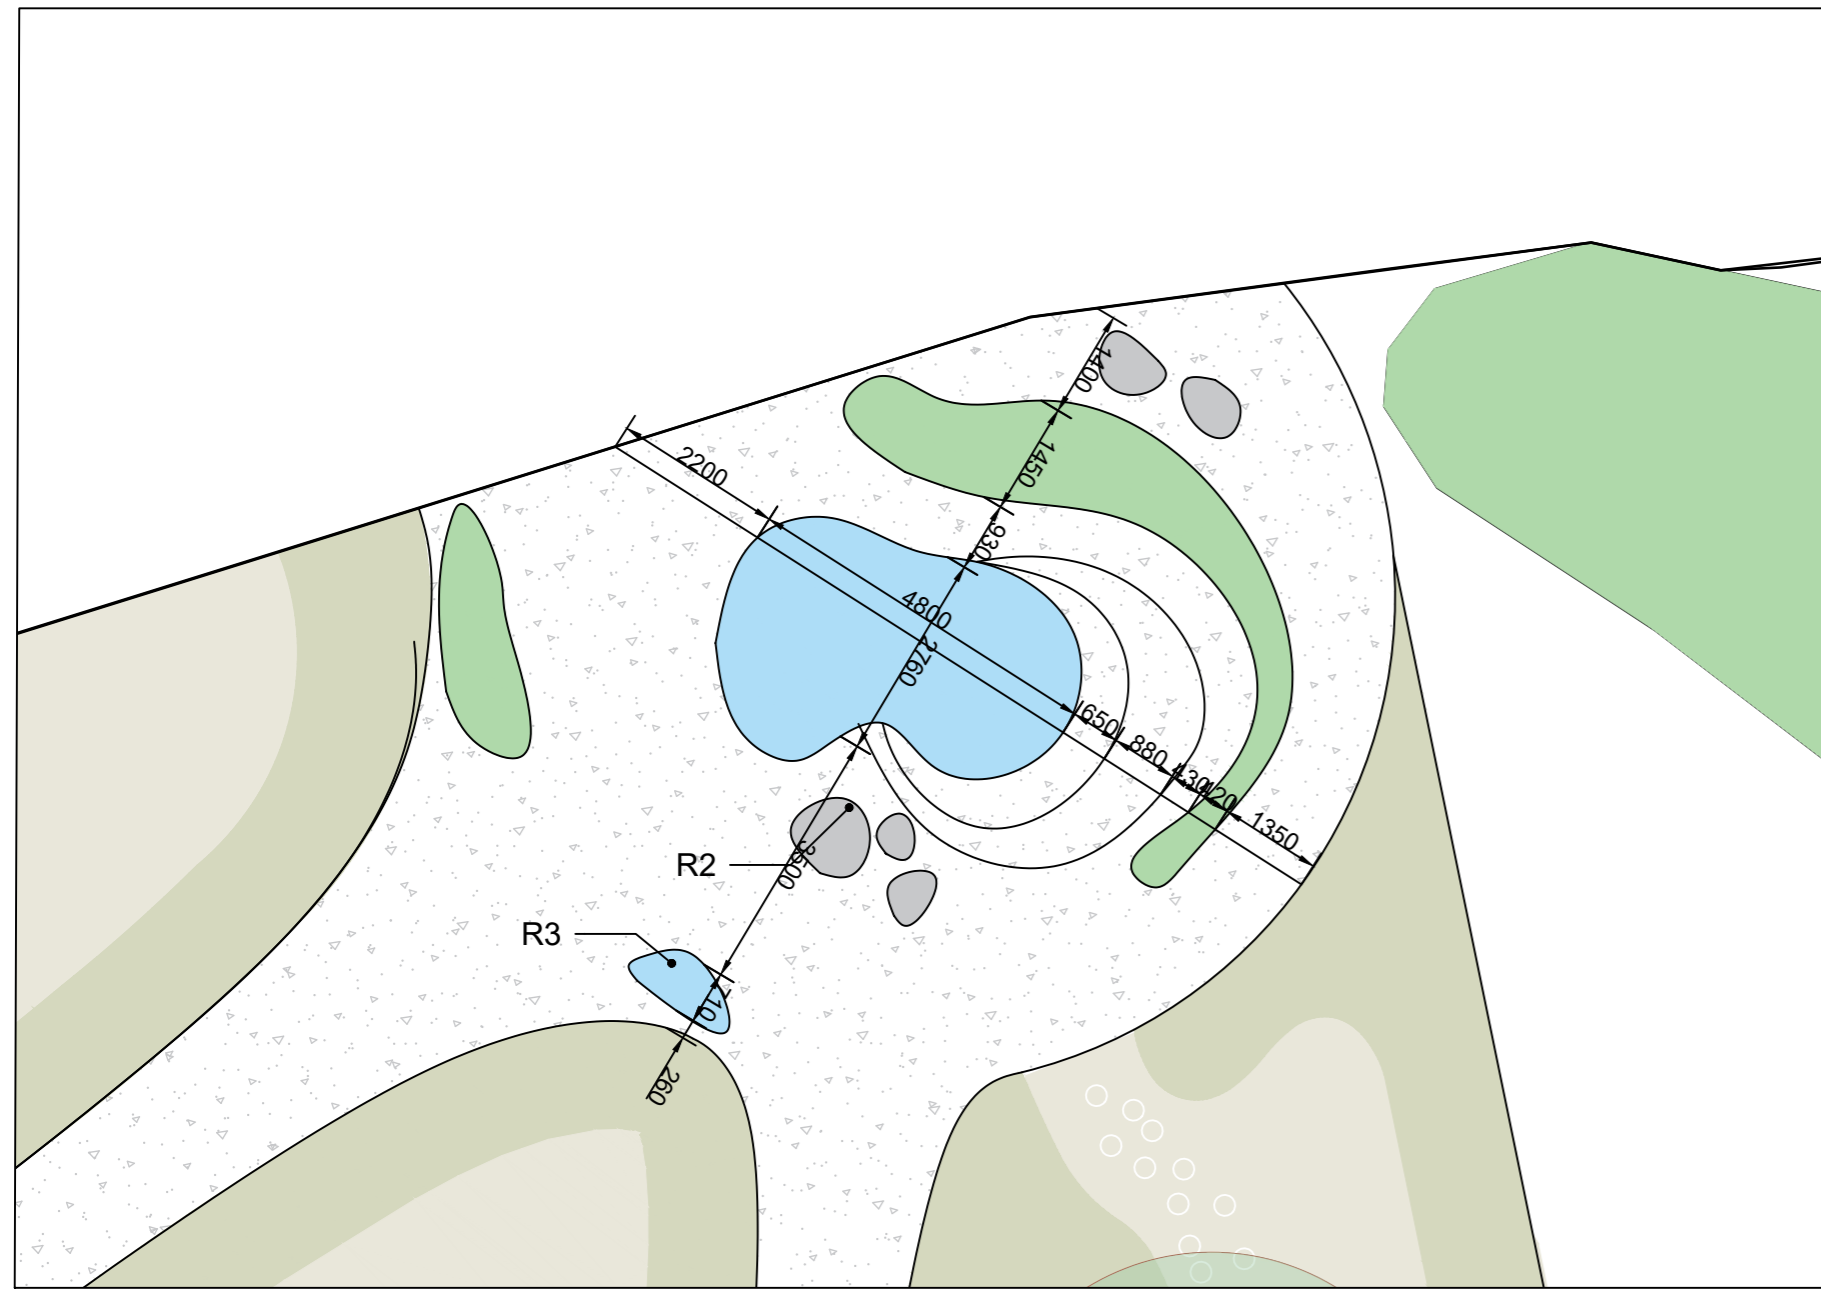

CALL OUT 7: SERENE ZONE