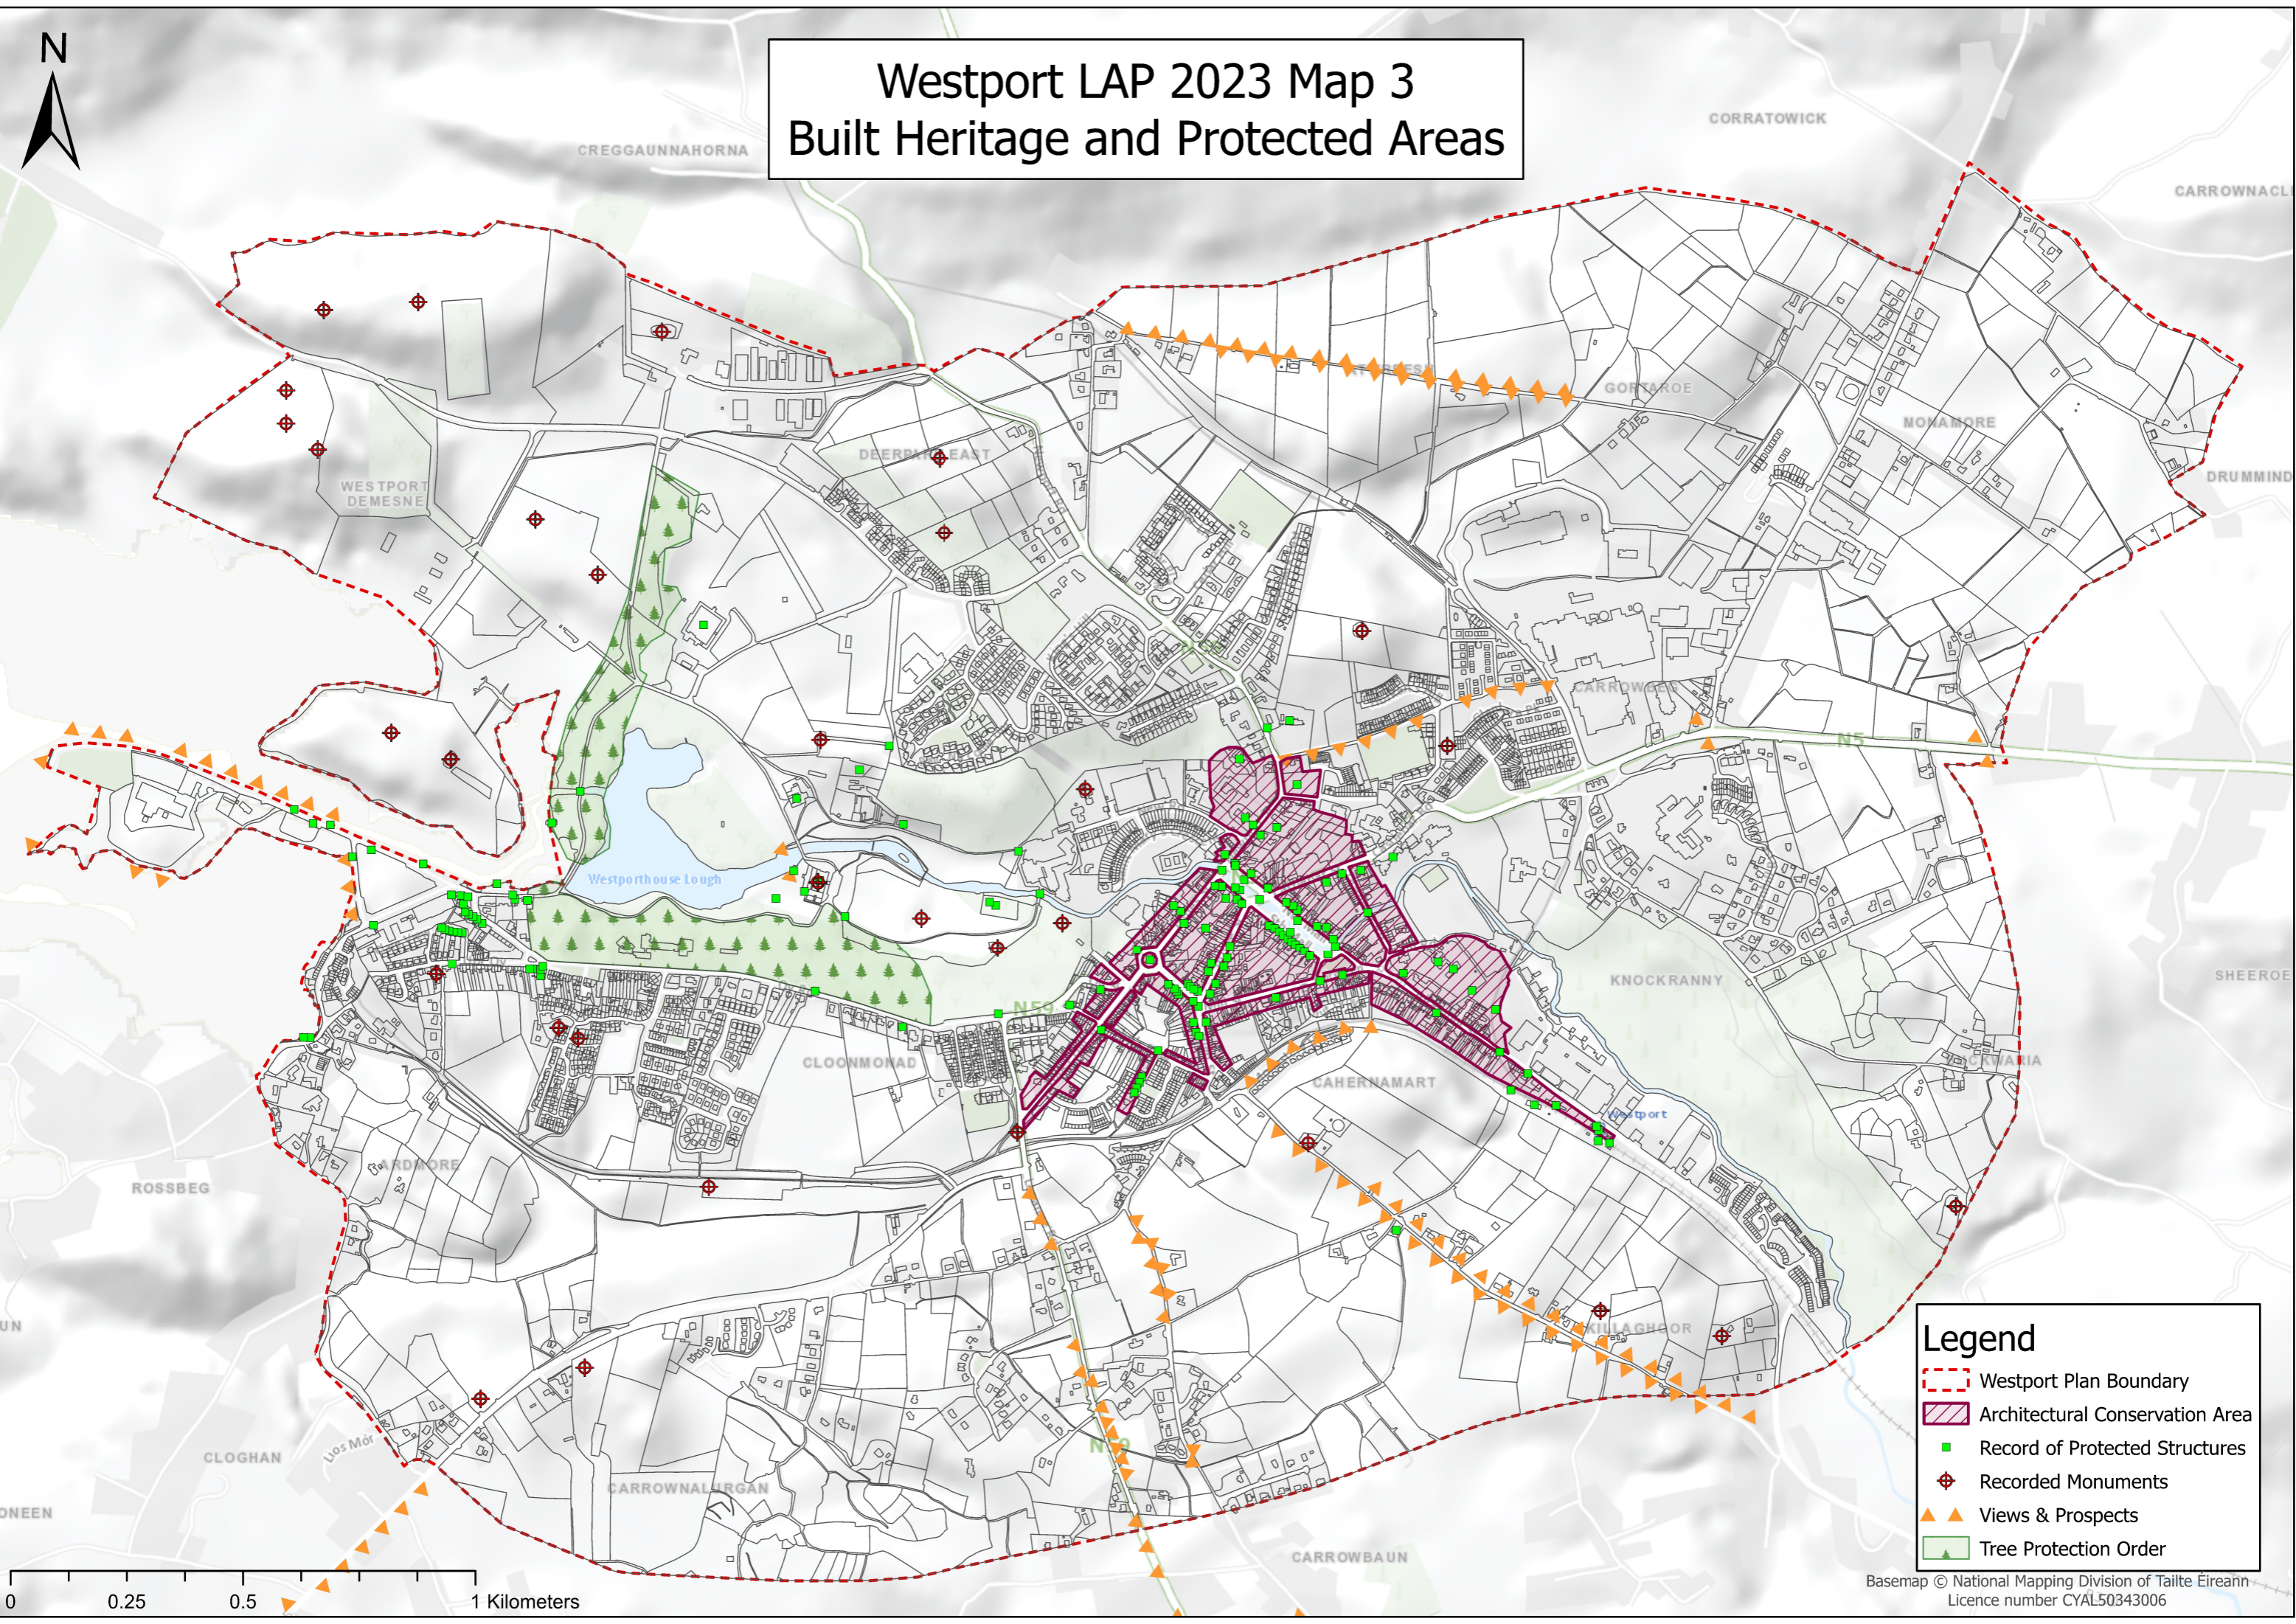

Westport LAP 2023 Map 3 Built Heritage and Protected Areas

Legend

- Westport Plan Boundary
- Architectural Conservation Area
- Record of Protected Structures
- Recorded Monuments
- Views & Prospects
- Tree Protection Order