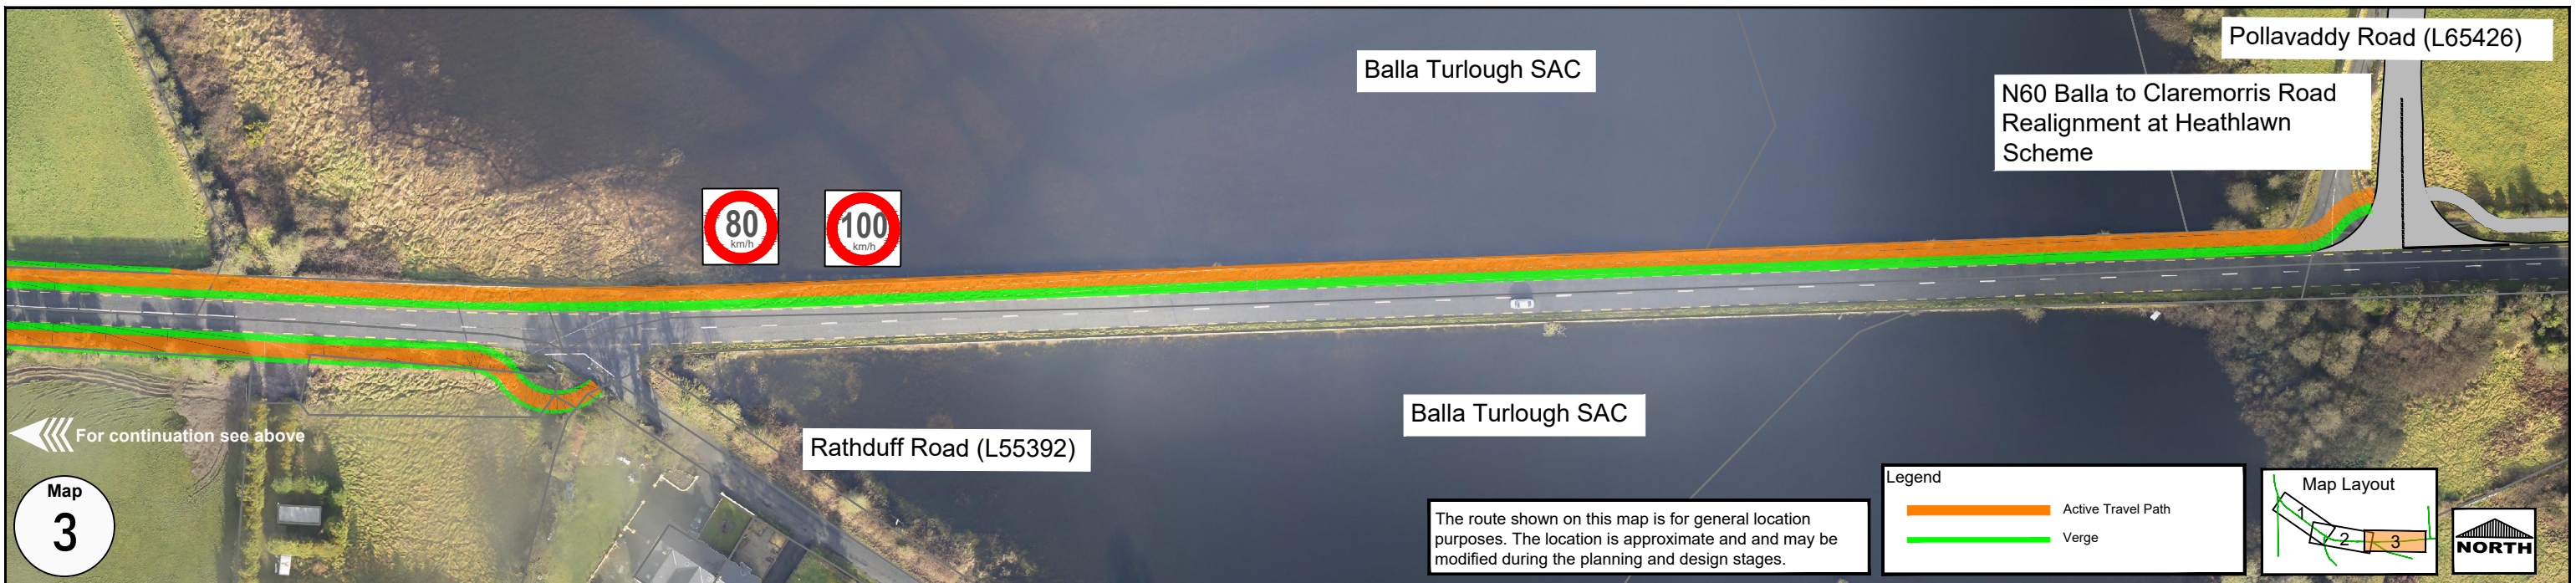

N60 Pollavaddy to Balla Active Travel Scheme

Balla

Map 1

Mayo Abbey Road (L1705)

For continuation see below

For continuation see above

For continuation see below

Map 2

Ardboley Road (L55393)

For continuation see above

Map 3

Rathduff Road (L55392)

Balla Turlough SAC

Balla Turlough SAC

Pollavaddy Road (L65426)

N60 Balla to Claremorris Road Realignment at Heathlawn Scheme

The route shown on this map is for general location purposes. The location is approximate and may be modified during the planning and design stages.

Legend

- Active Travel Path
- Verge