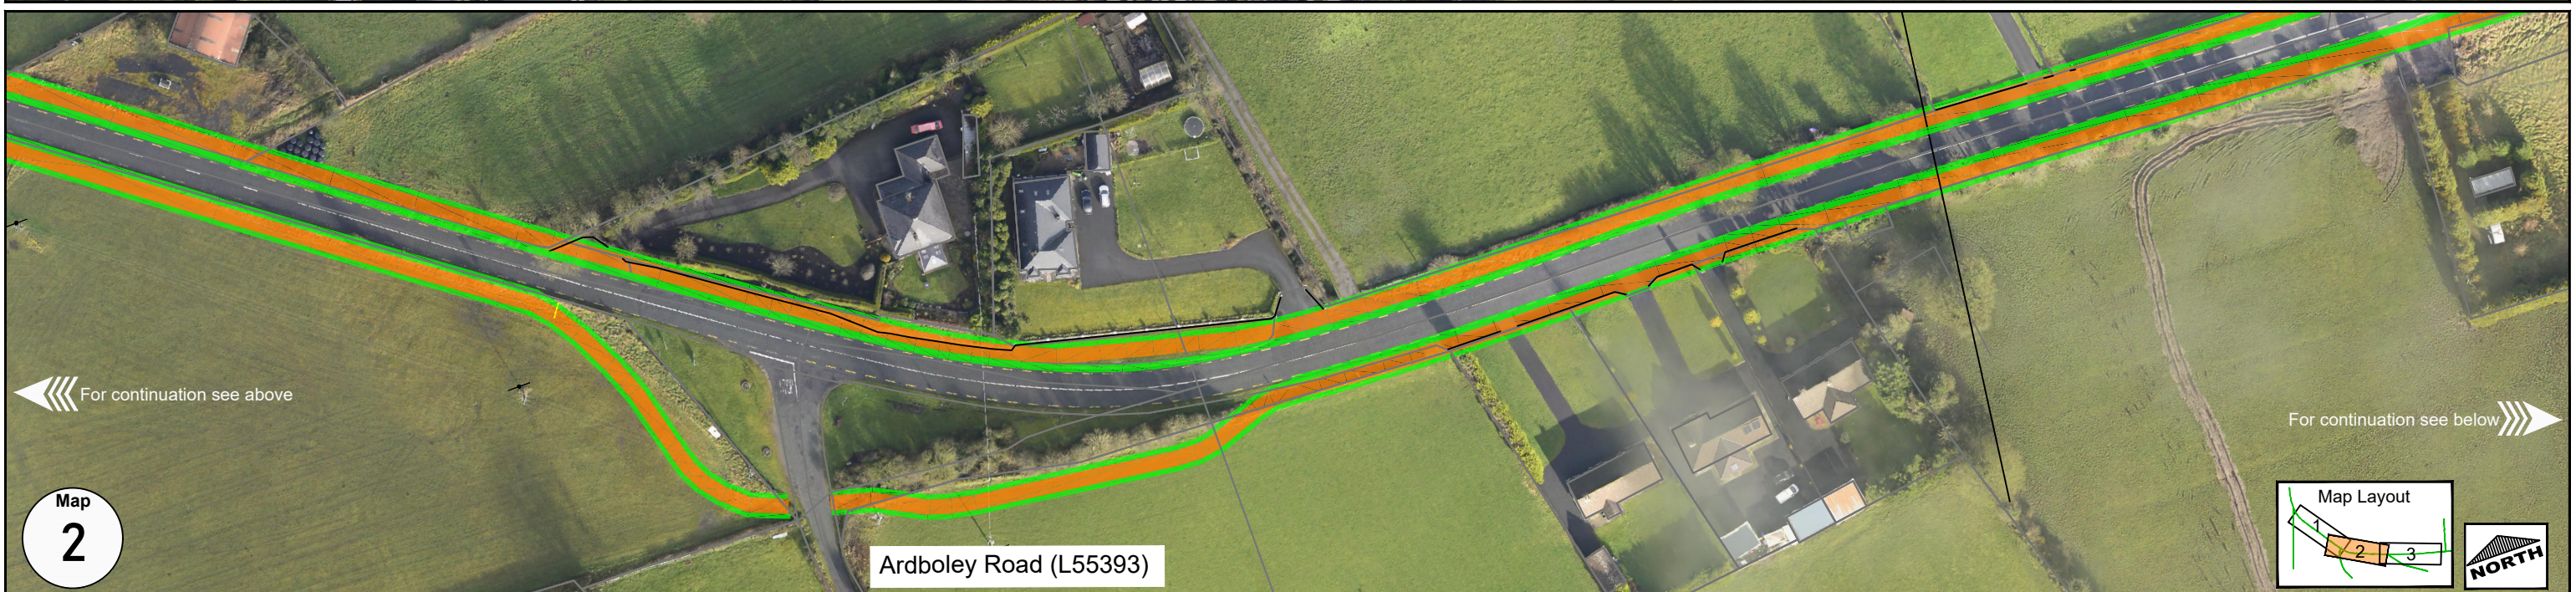

N60 Pollavaddy to Balla Active Travel Scheme

Balla

Map 1

Mayo Abbey Road (L1705)

For continuation see below

For continuation see above

For continuation see below

Map 2

Ardboley Road (L55393)

For continuation see above

Map 3

Rathduff Road (L55392)

Balla Turlough SAC

Balla Turlough SAC

Pollavaddy Road (L65426)

N60 Balla to Claremorris Road Realignment at Heathlawn Scheme

The route shown on this map is for general location purposes. The location is approximate and may be modified during the planning and design stages.

Legend

- Active Travel Path
- Verge