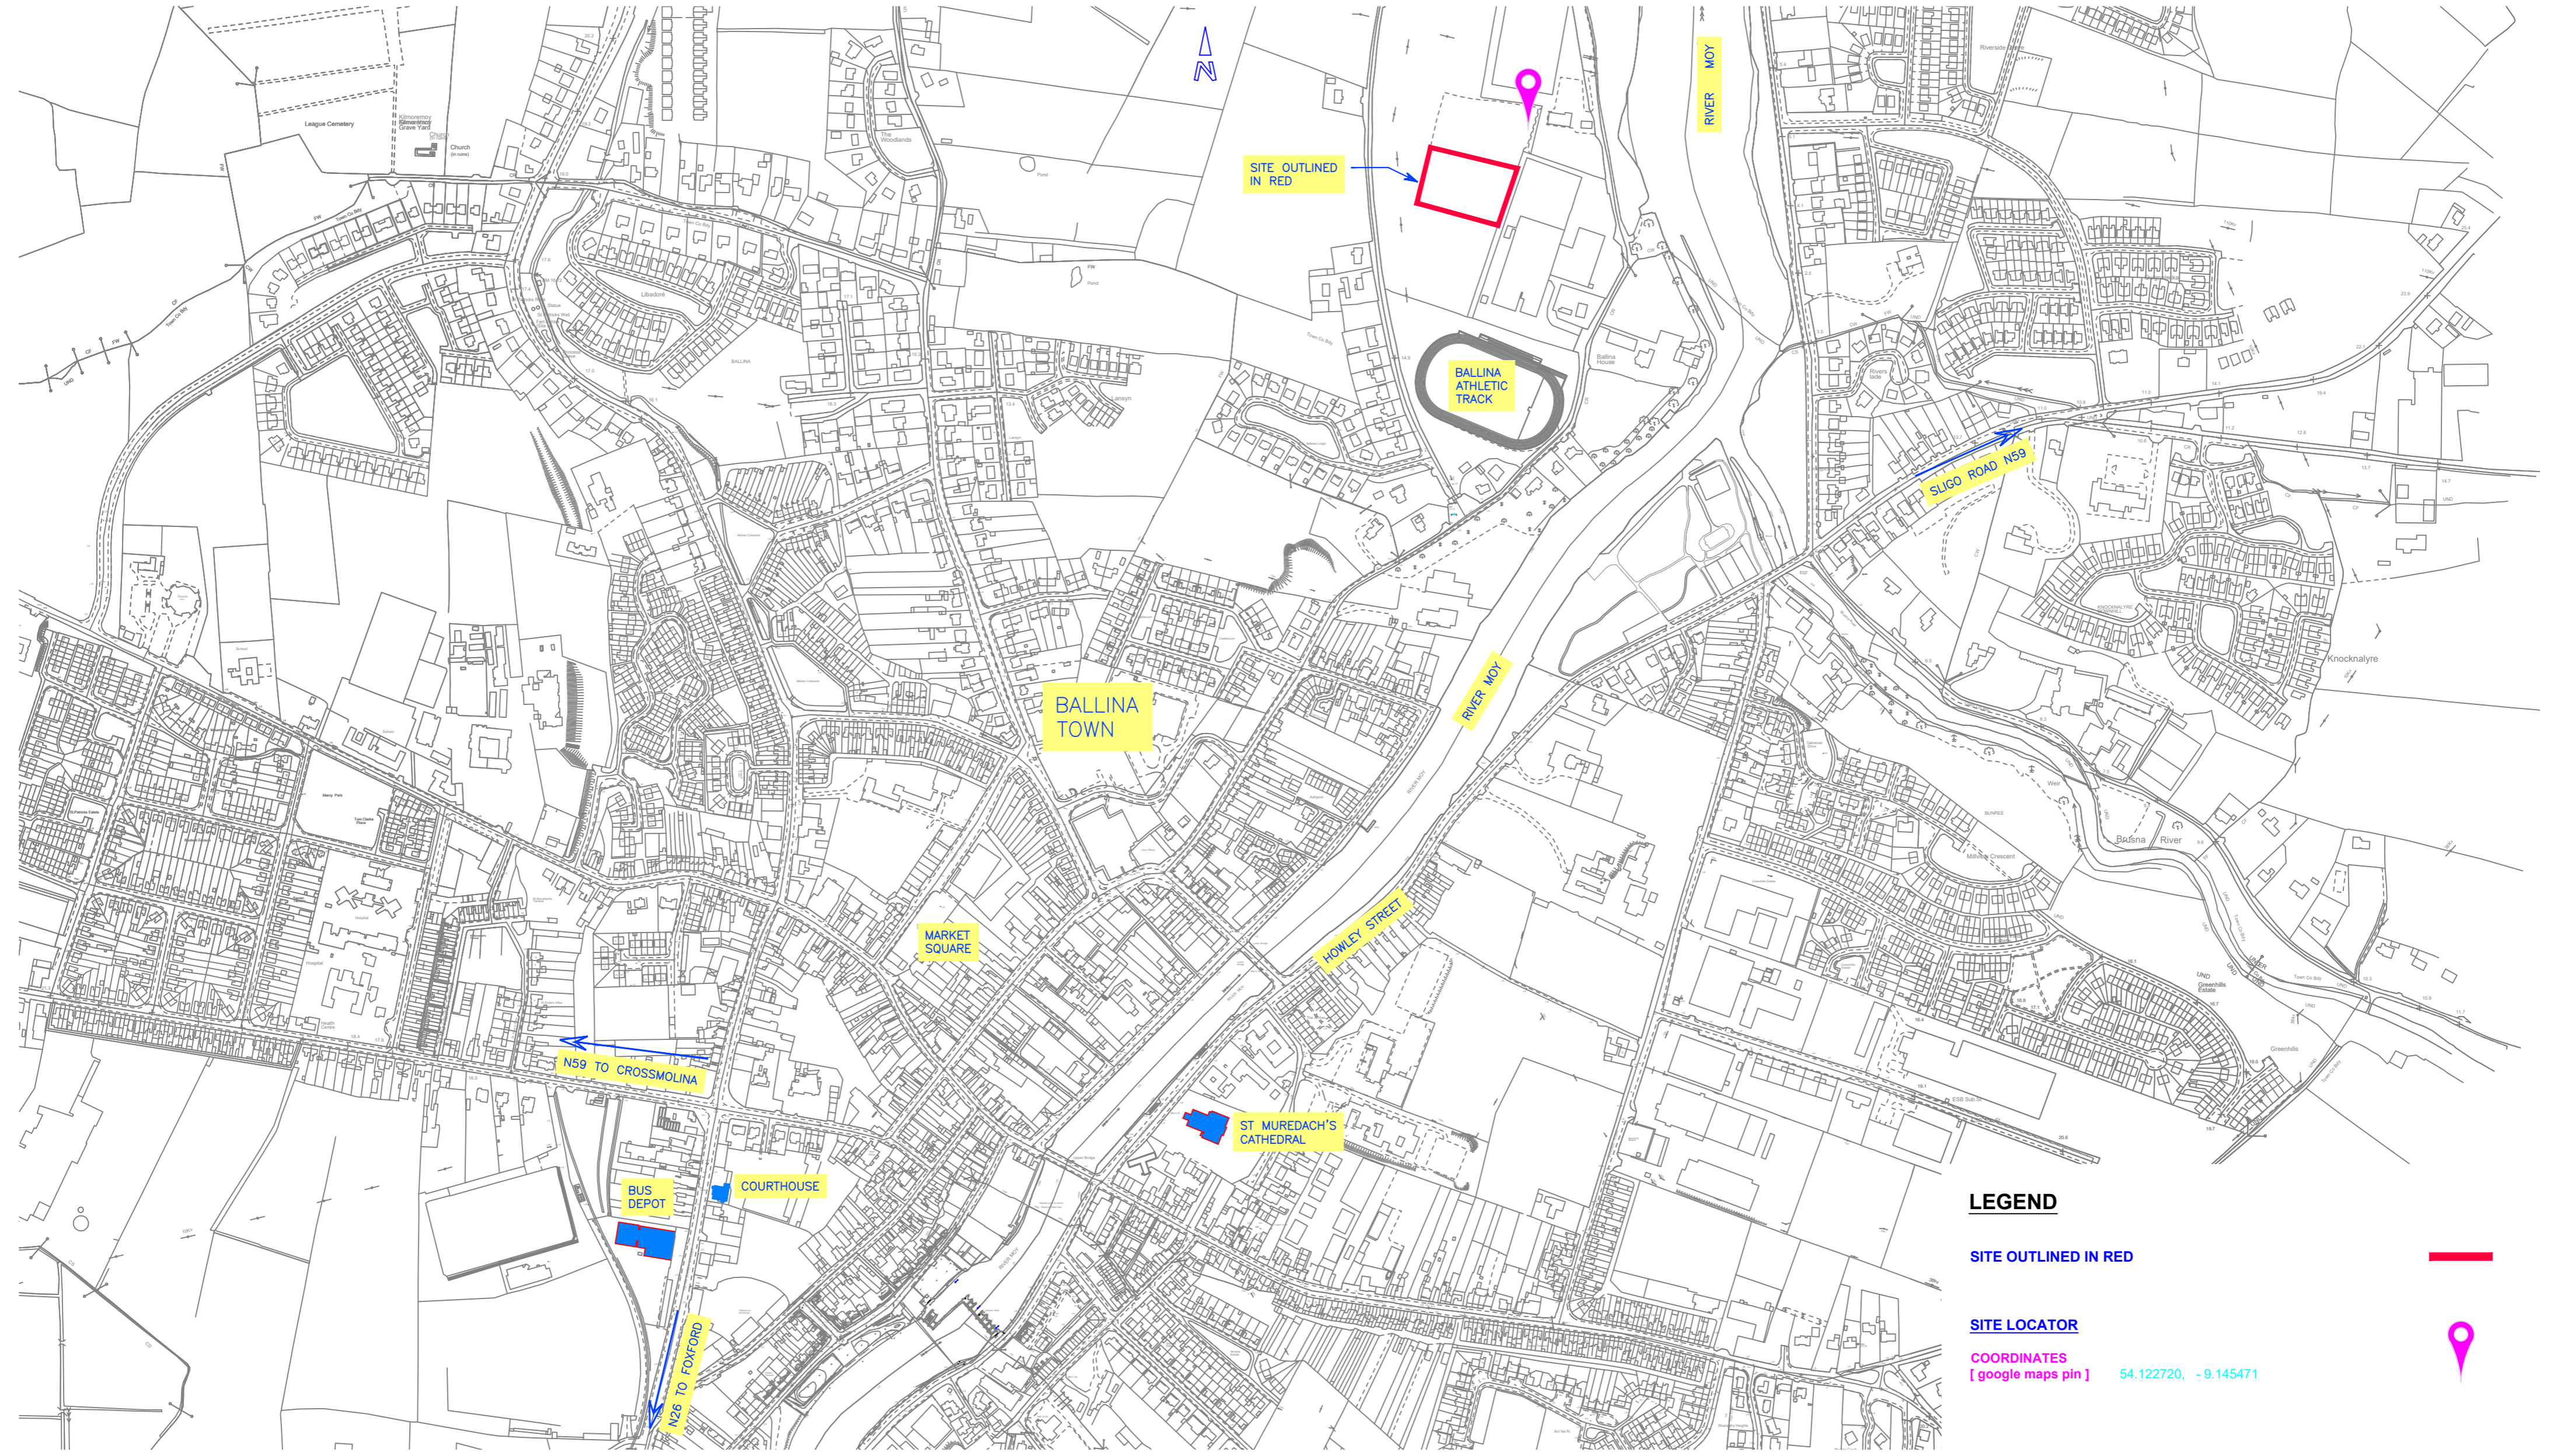

# PROPOSED MULTI - SPORT ASTRO PITCH AT BELLEEK BALLINA

## Part 8 Drawing

## Part 8 Drawing

**GENERAL LEGEND**

LOCATION SITE NOTICE 

SITE OUTLINED IN RED 