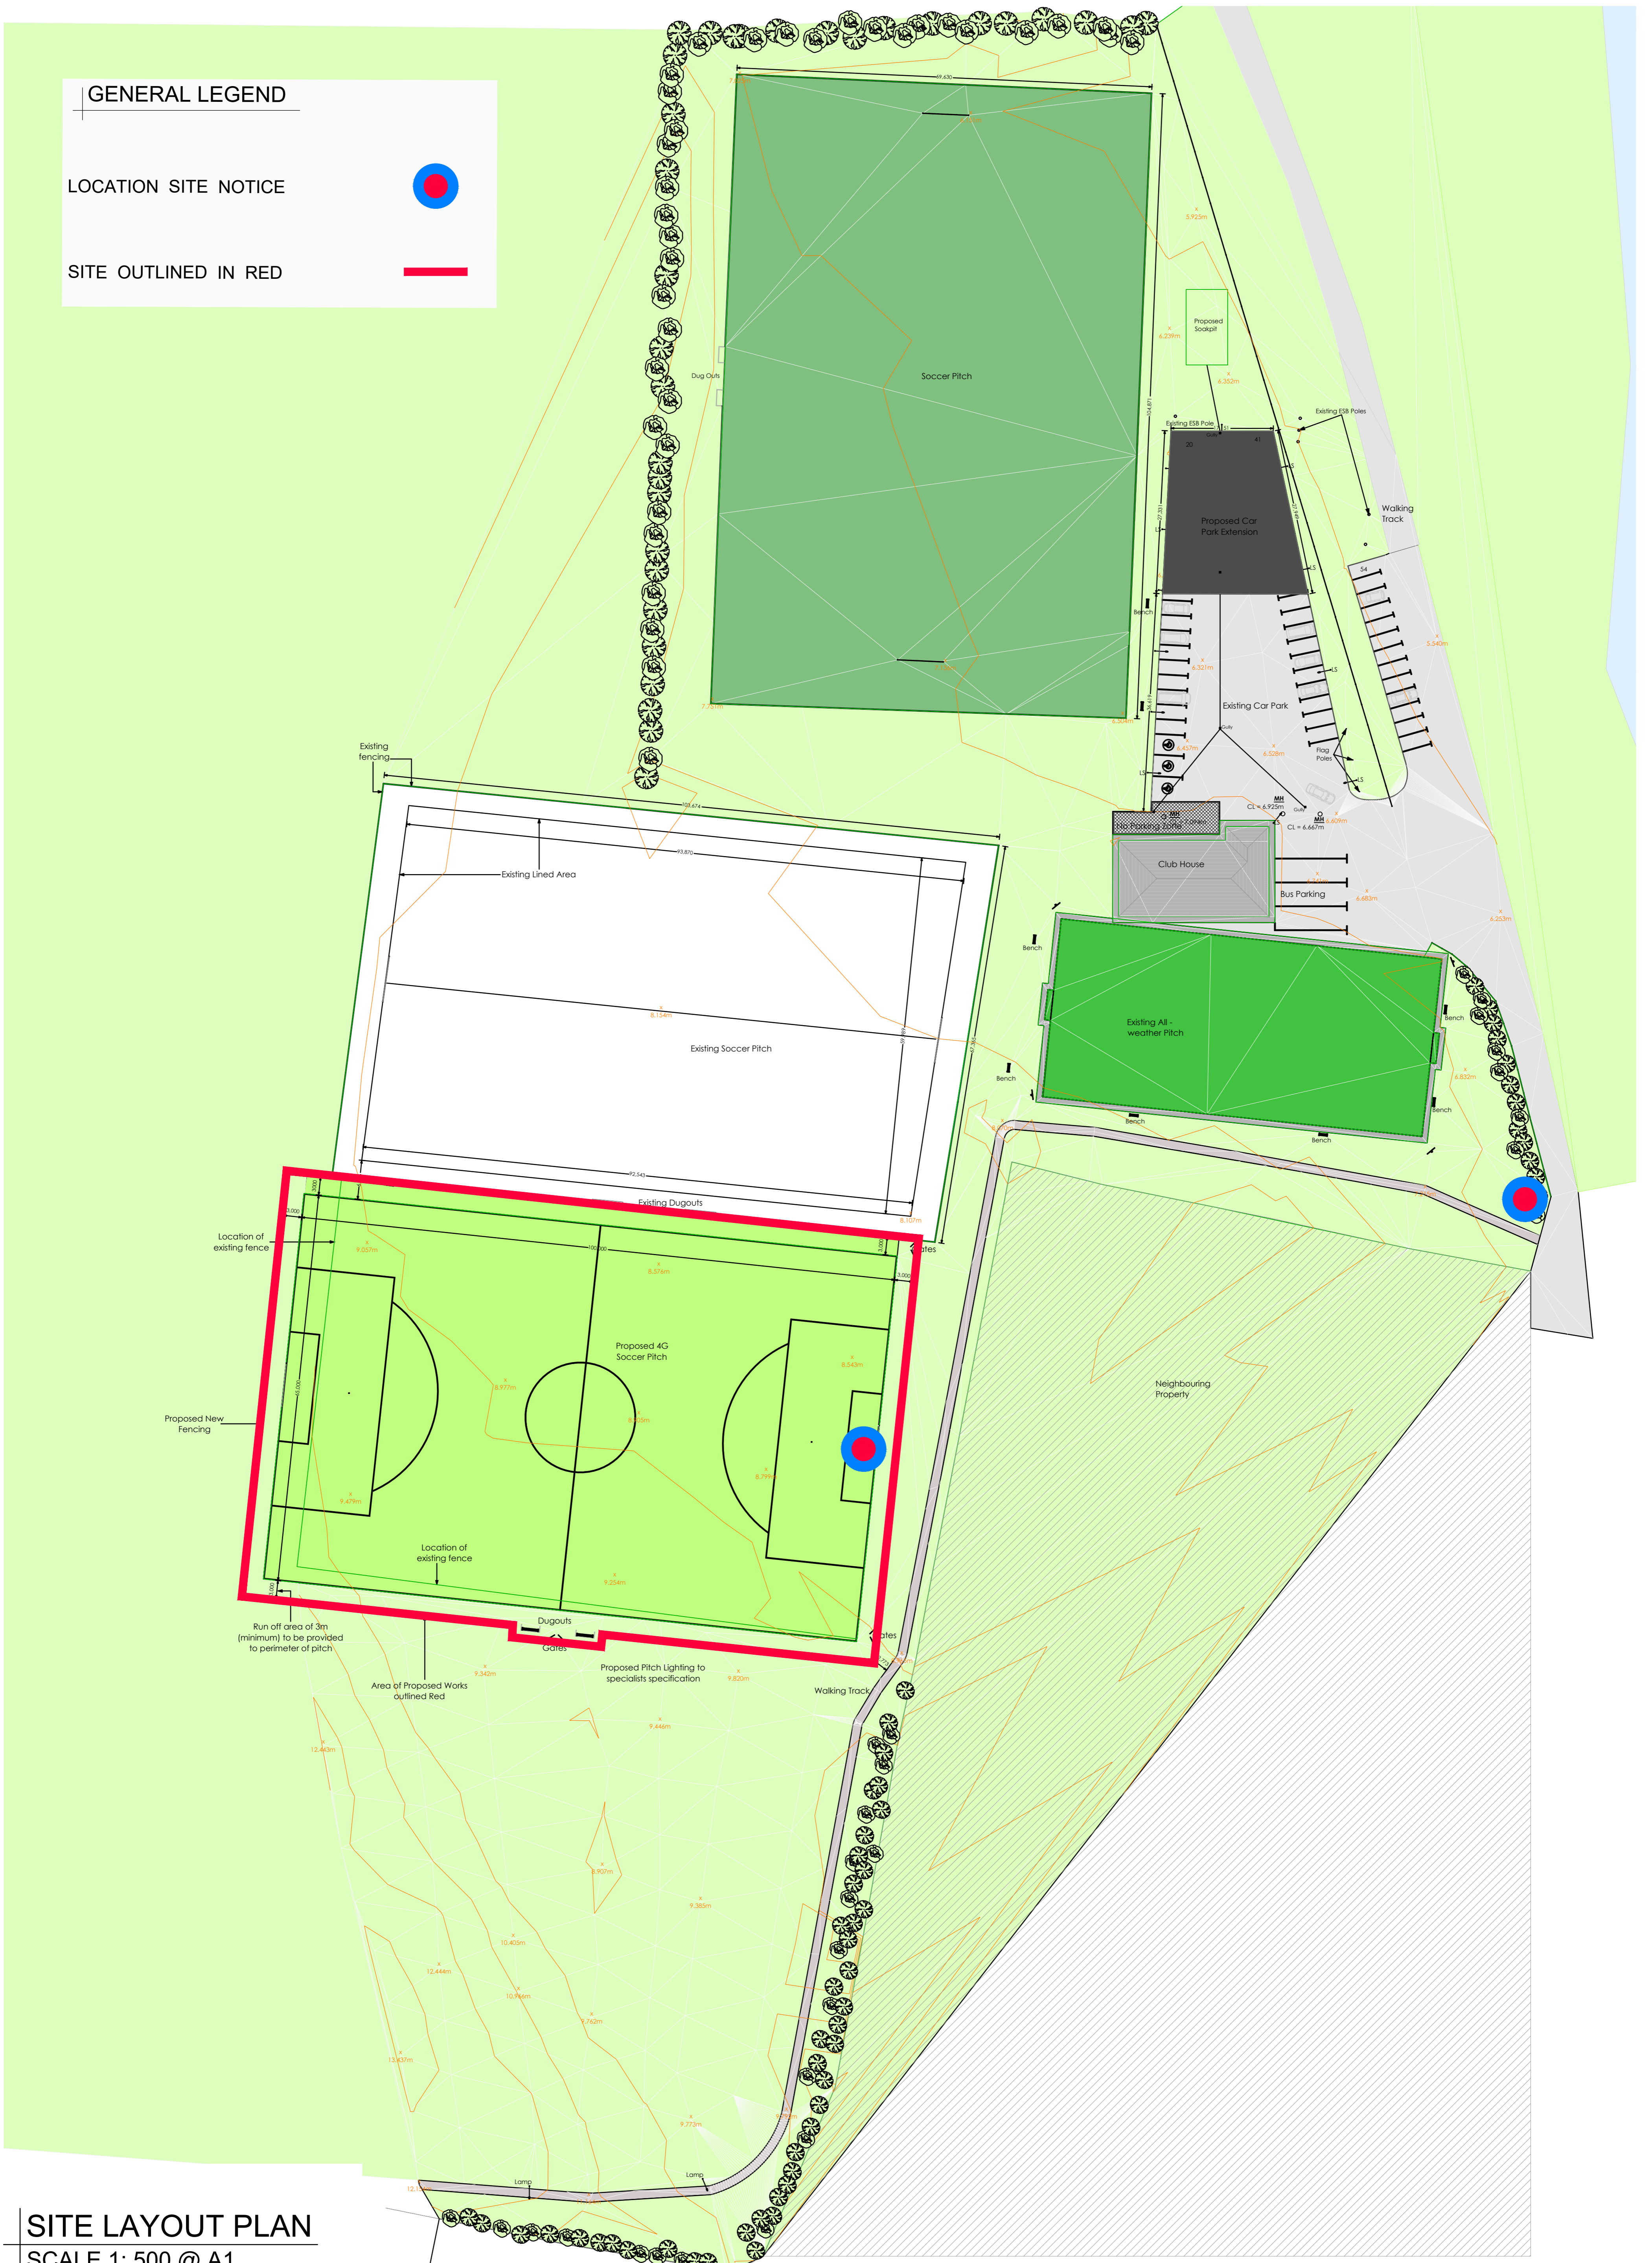

# PROPOSED MULTI - SPORT ASTRO PITCH AT BELLEEK BALLINA

## Part 8 Drawing

## Part 8 Drawing

**GENERAL LEGEND**

LOCATION SITE NOTICE 

SITE OUTLINED IN RED 