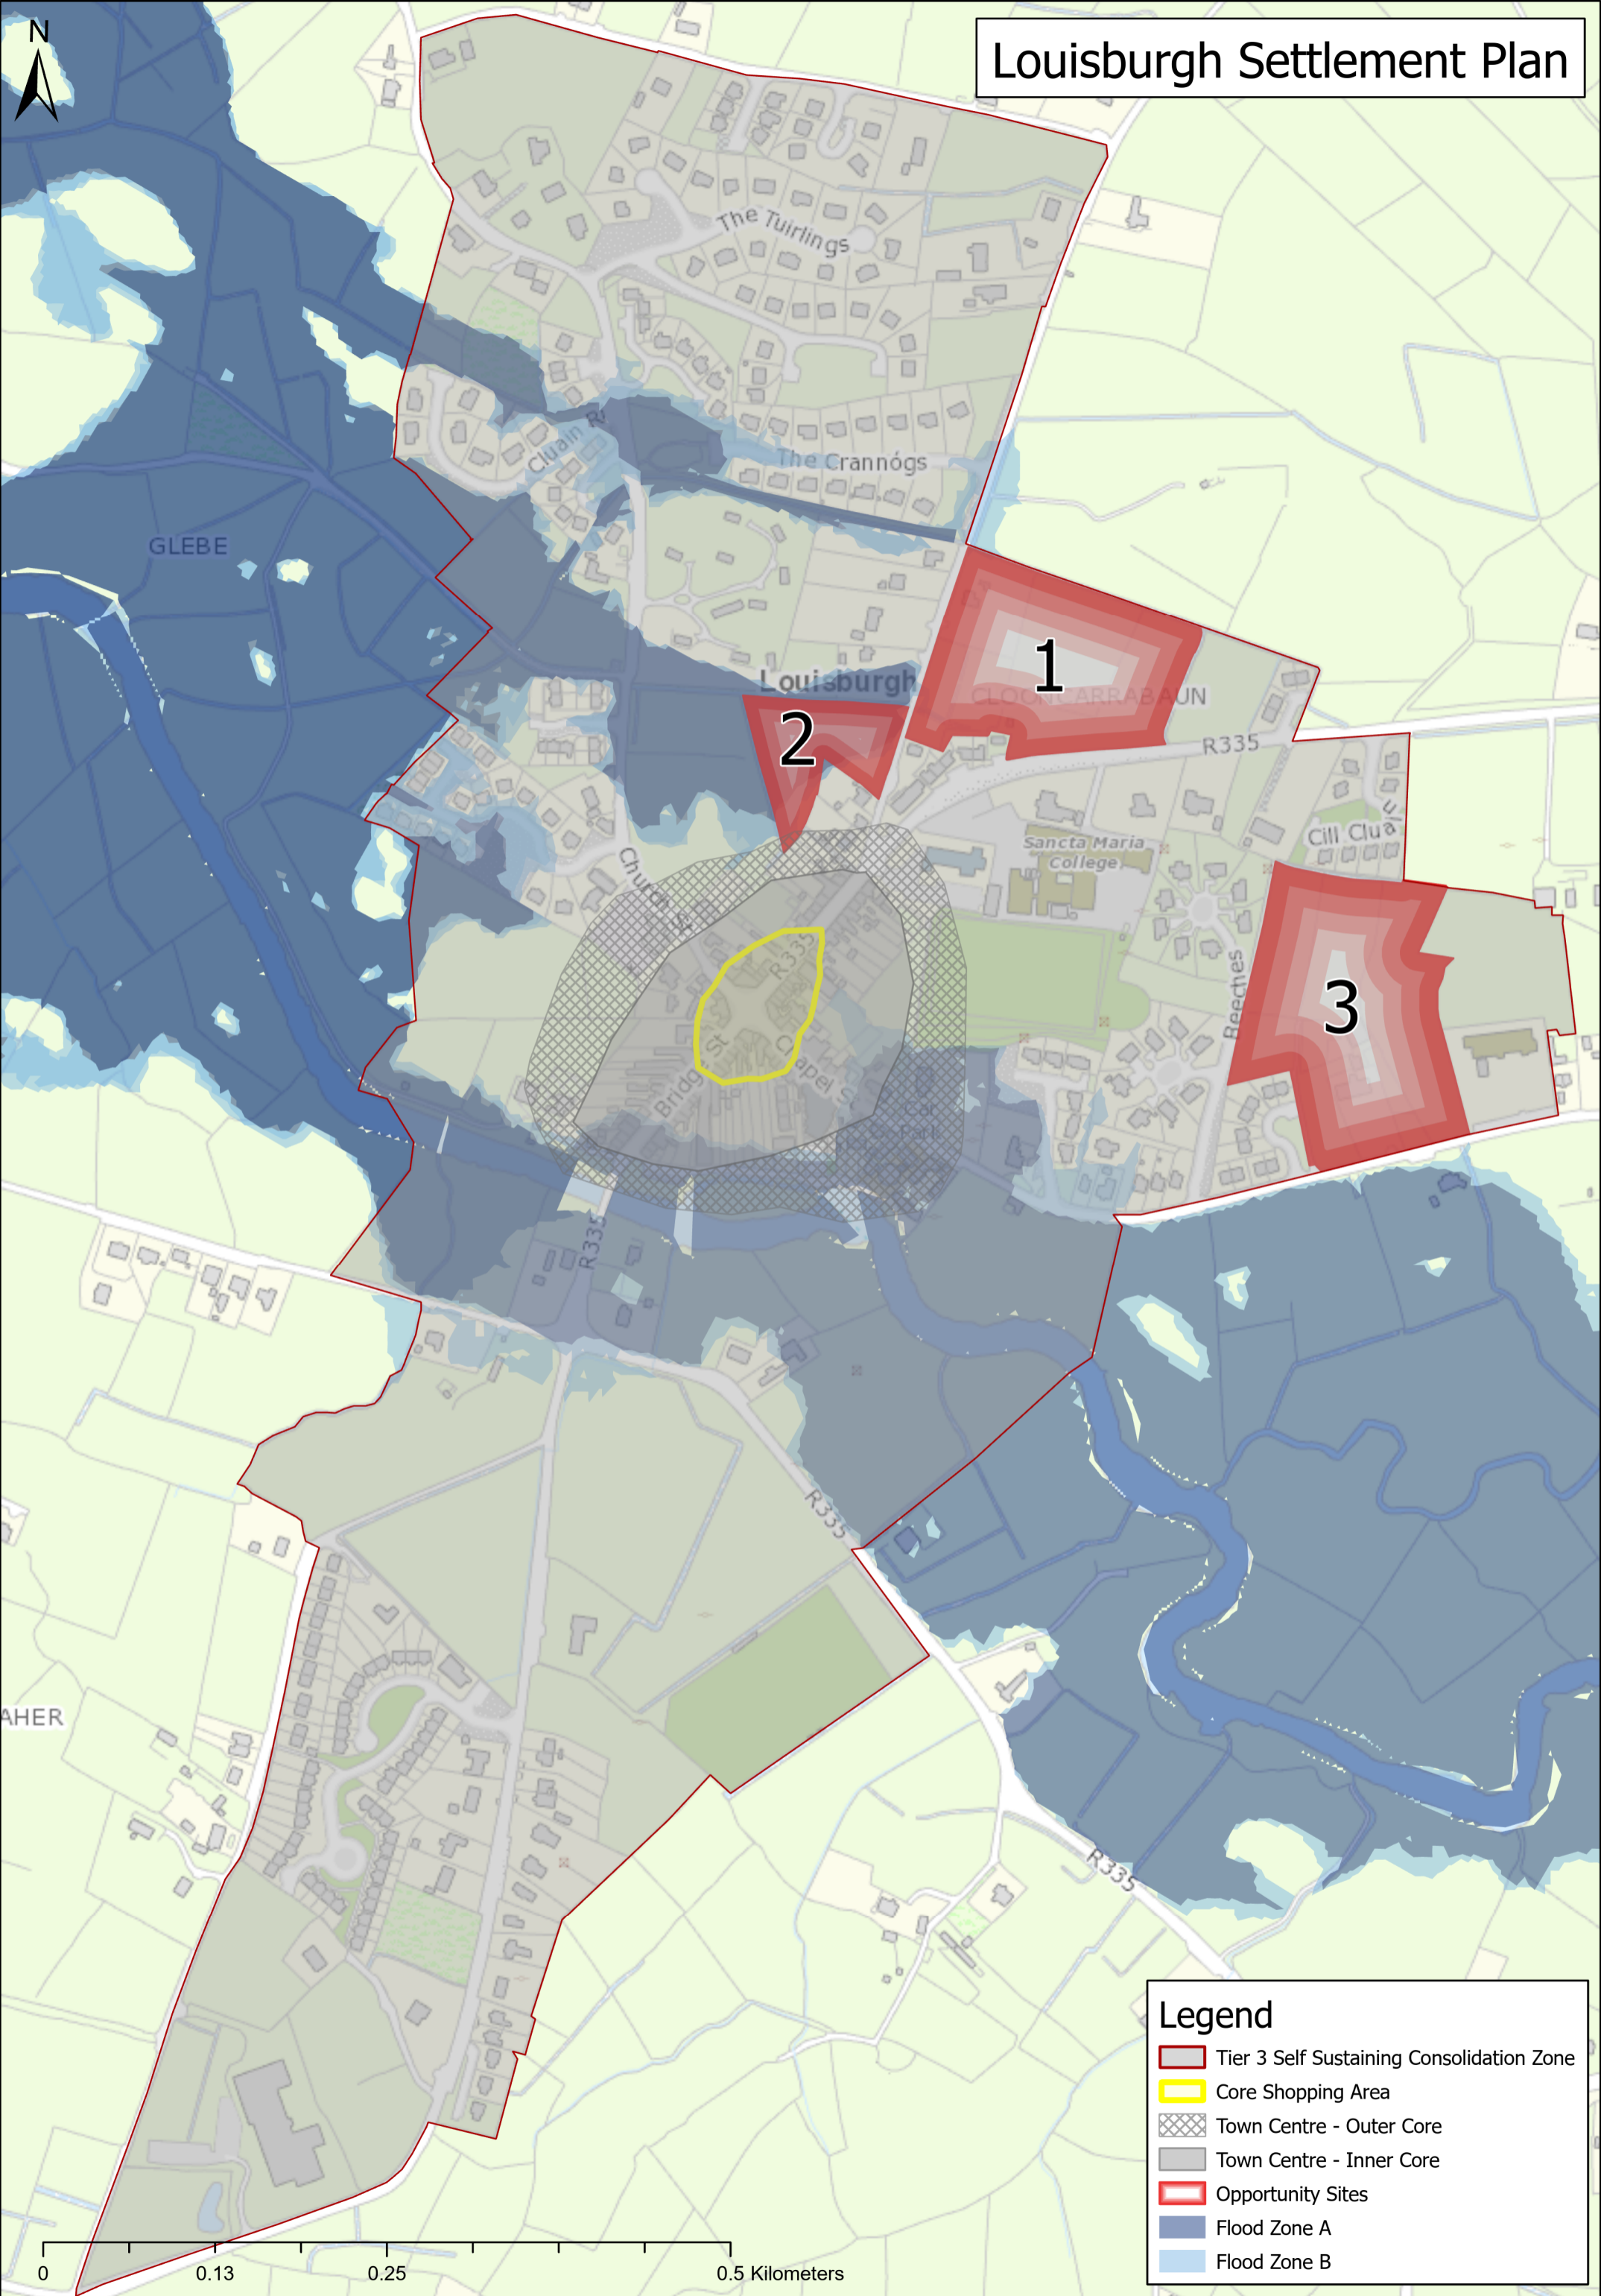

Louisburgh Settlement Plan

Legend

- Tier 3 Self Sustaining Consolidation Zone
- Core Shopping Area
- Town Centre - Outer Core
- Town Centre - Inner Core
- Opportunity Sites
- Flood Zone A
- Flood Zone B