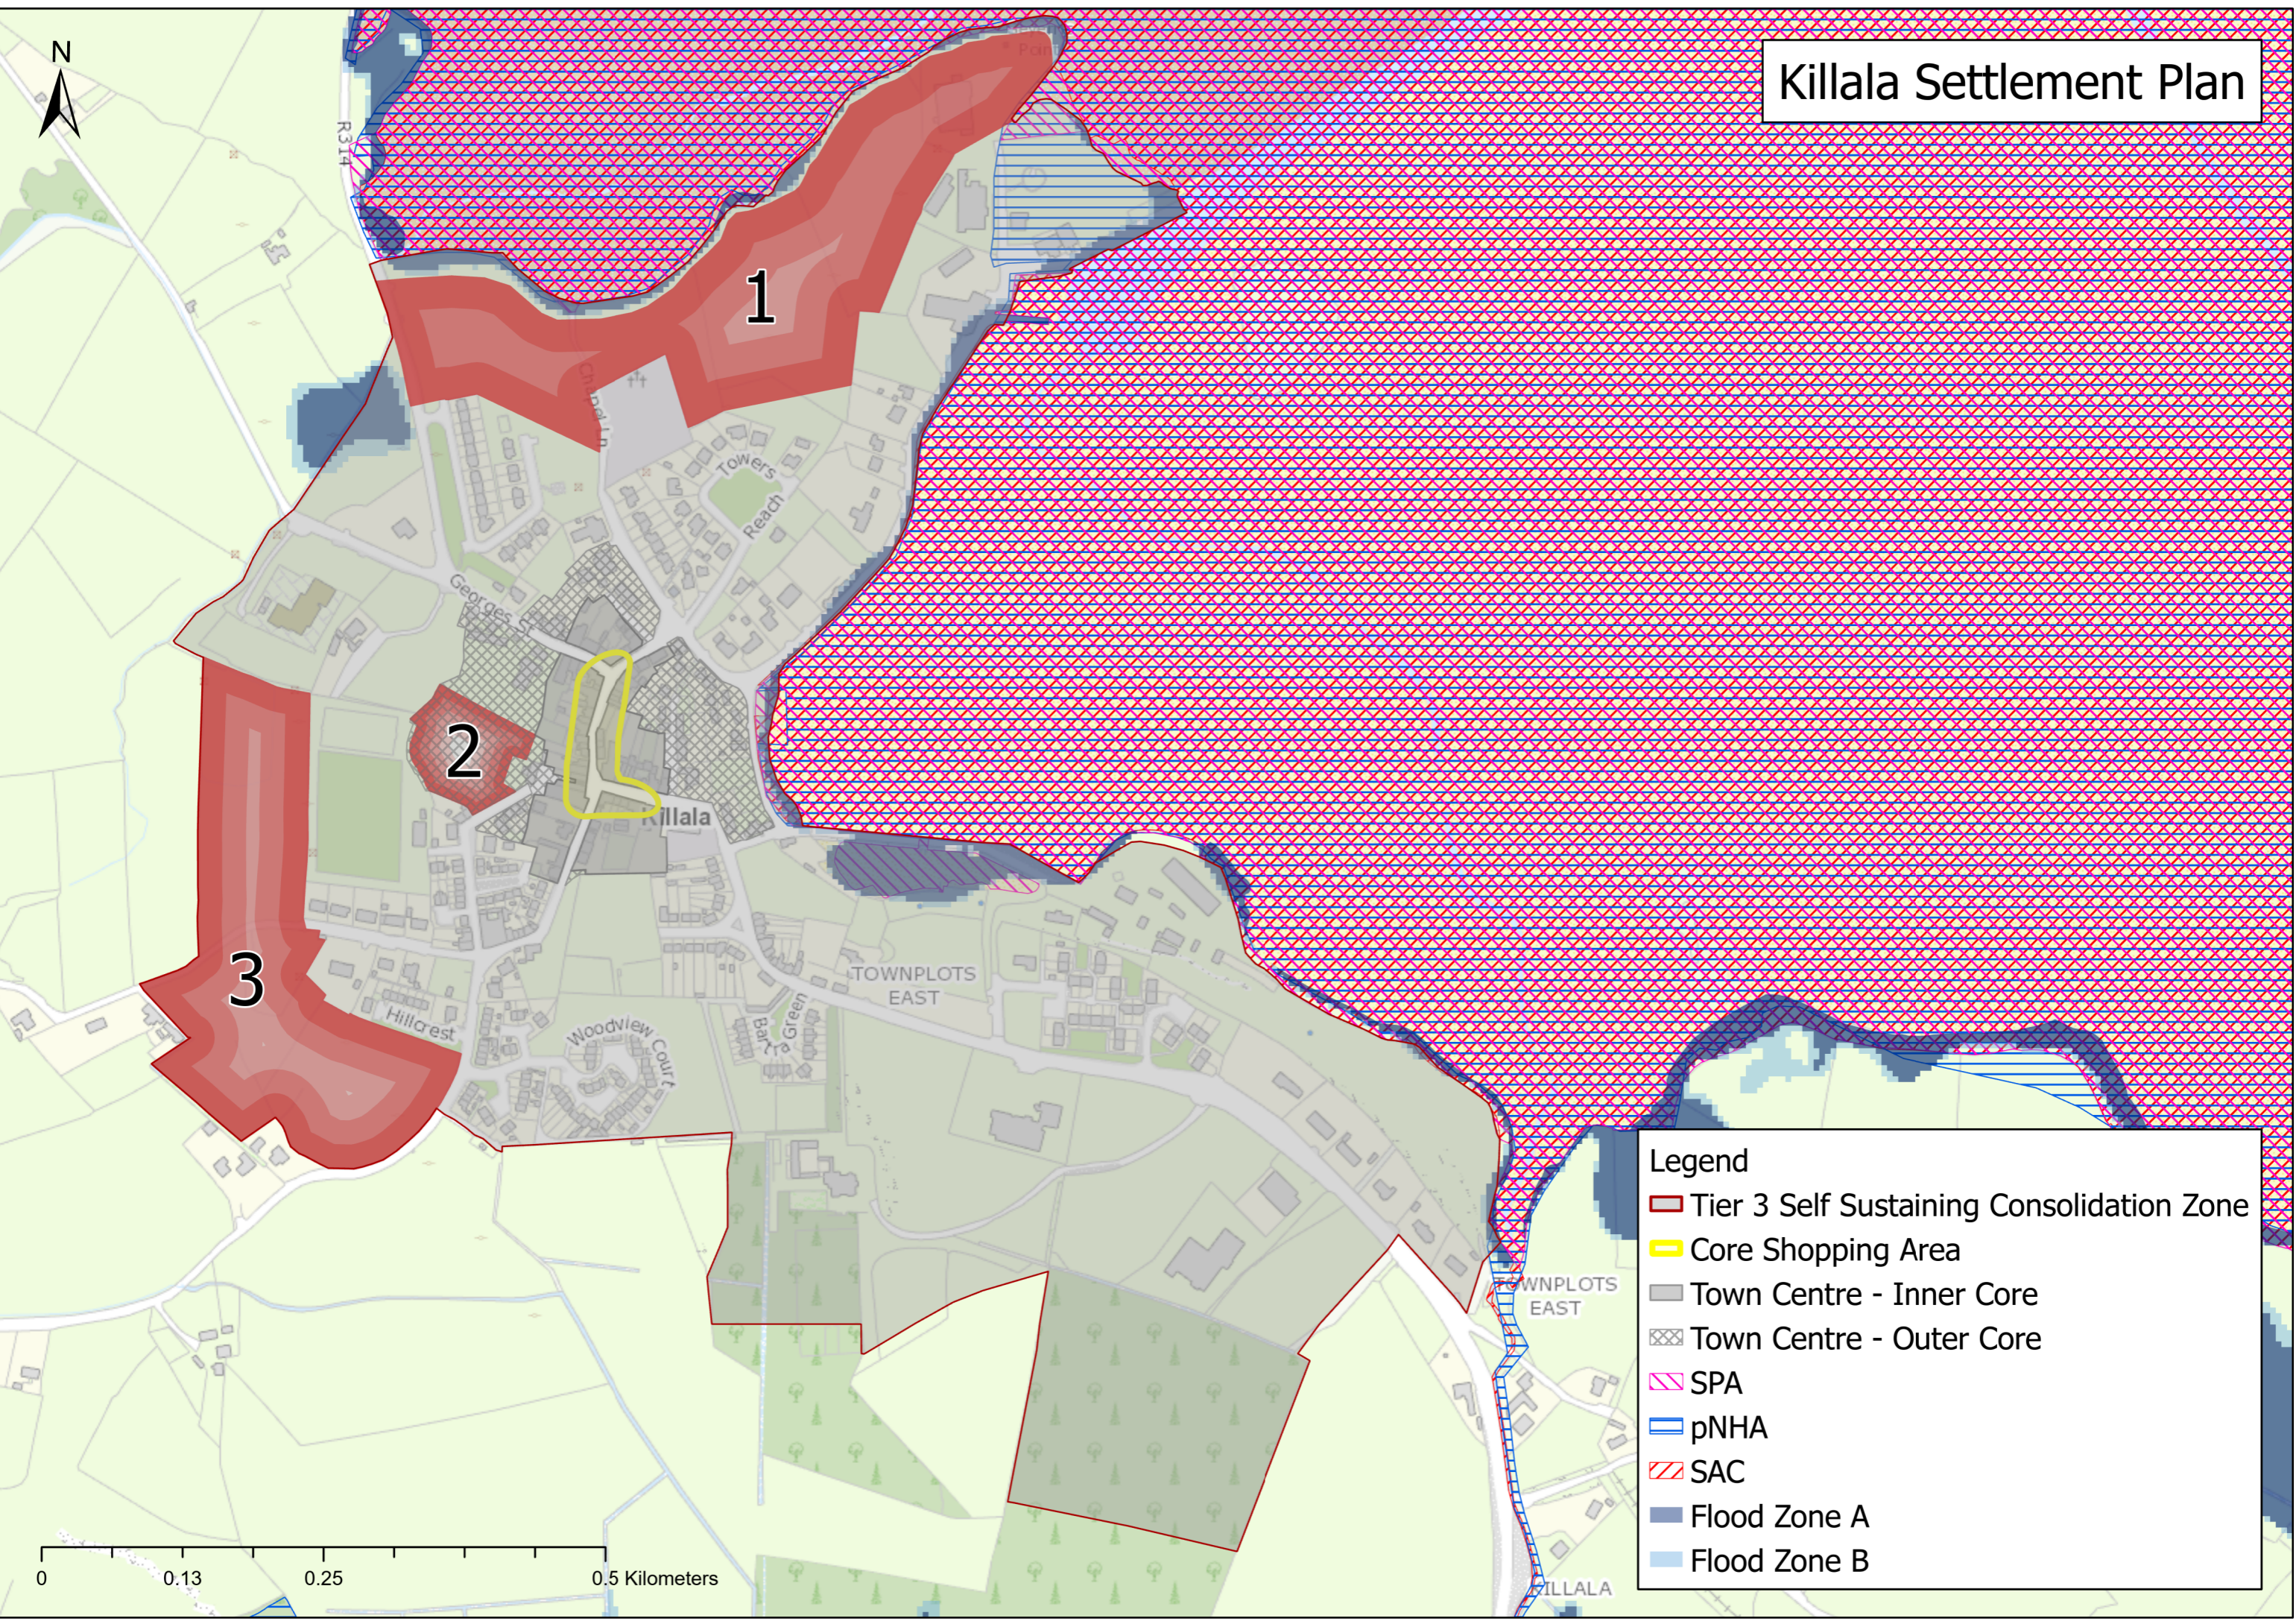

# Foxford Settlement Plan

**Legend**

- Tier 3 Self Sustaining Consolidation Zone
- Core Shopping Area
- Town Centre - Outer Core
- Town Centre - Inner Core
- Opportunity Sites
- pNHA
- SAC
- Flood Zone A
- Flood Zone B

# Killala Settlement Plan

- Legend**
- Tier 3 Self Sustaining Consolidation Zone
  - Core Shopping Area
  - Town Centre - Inner Core
  - Town Centre - Outer Core
  - SPA
  - pNHA
  - SAC
  - Flood Zone A
  - Flood Zone B