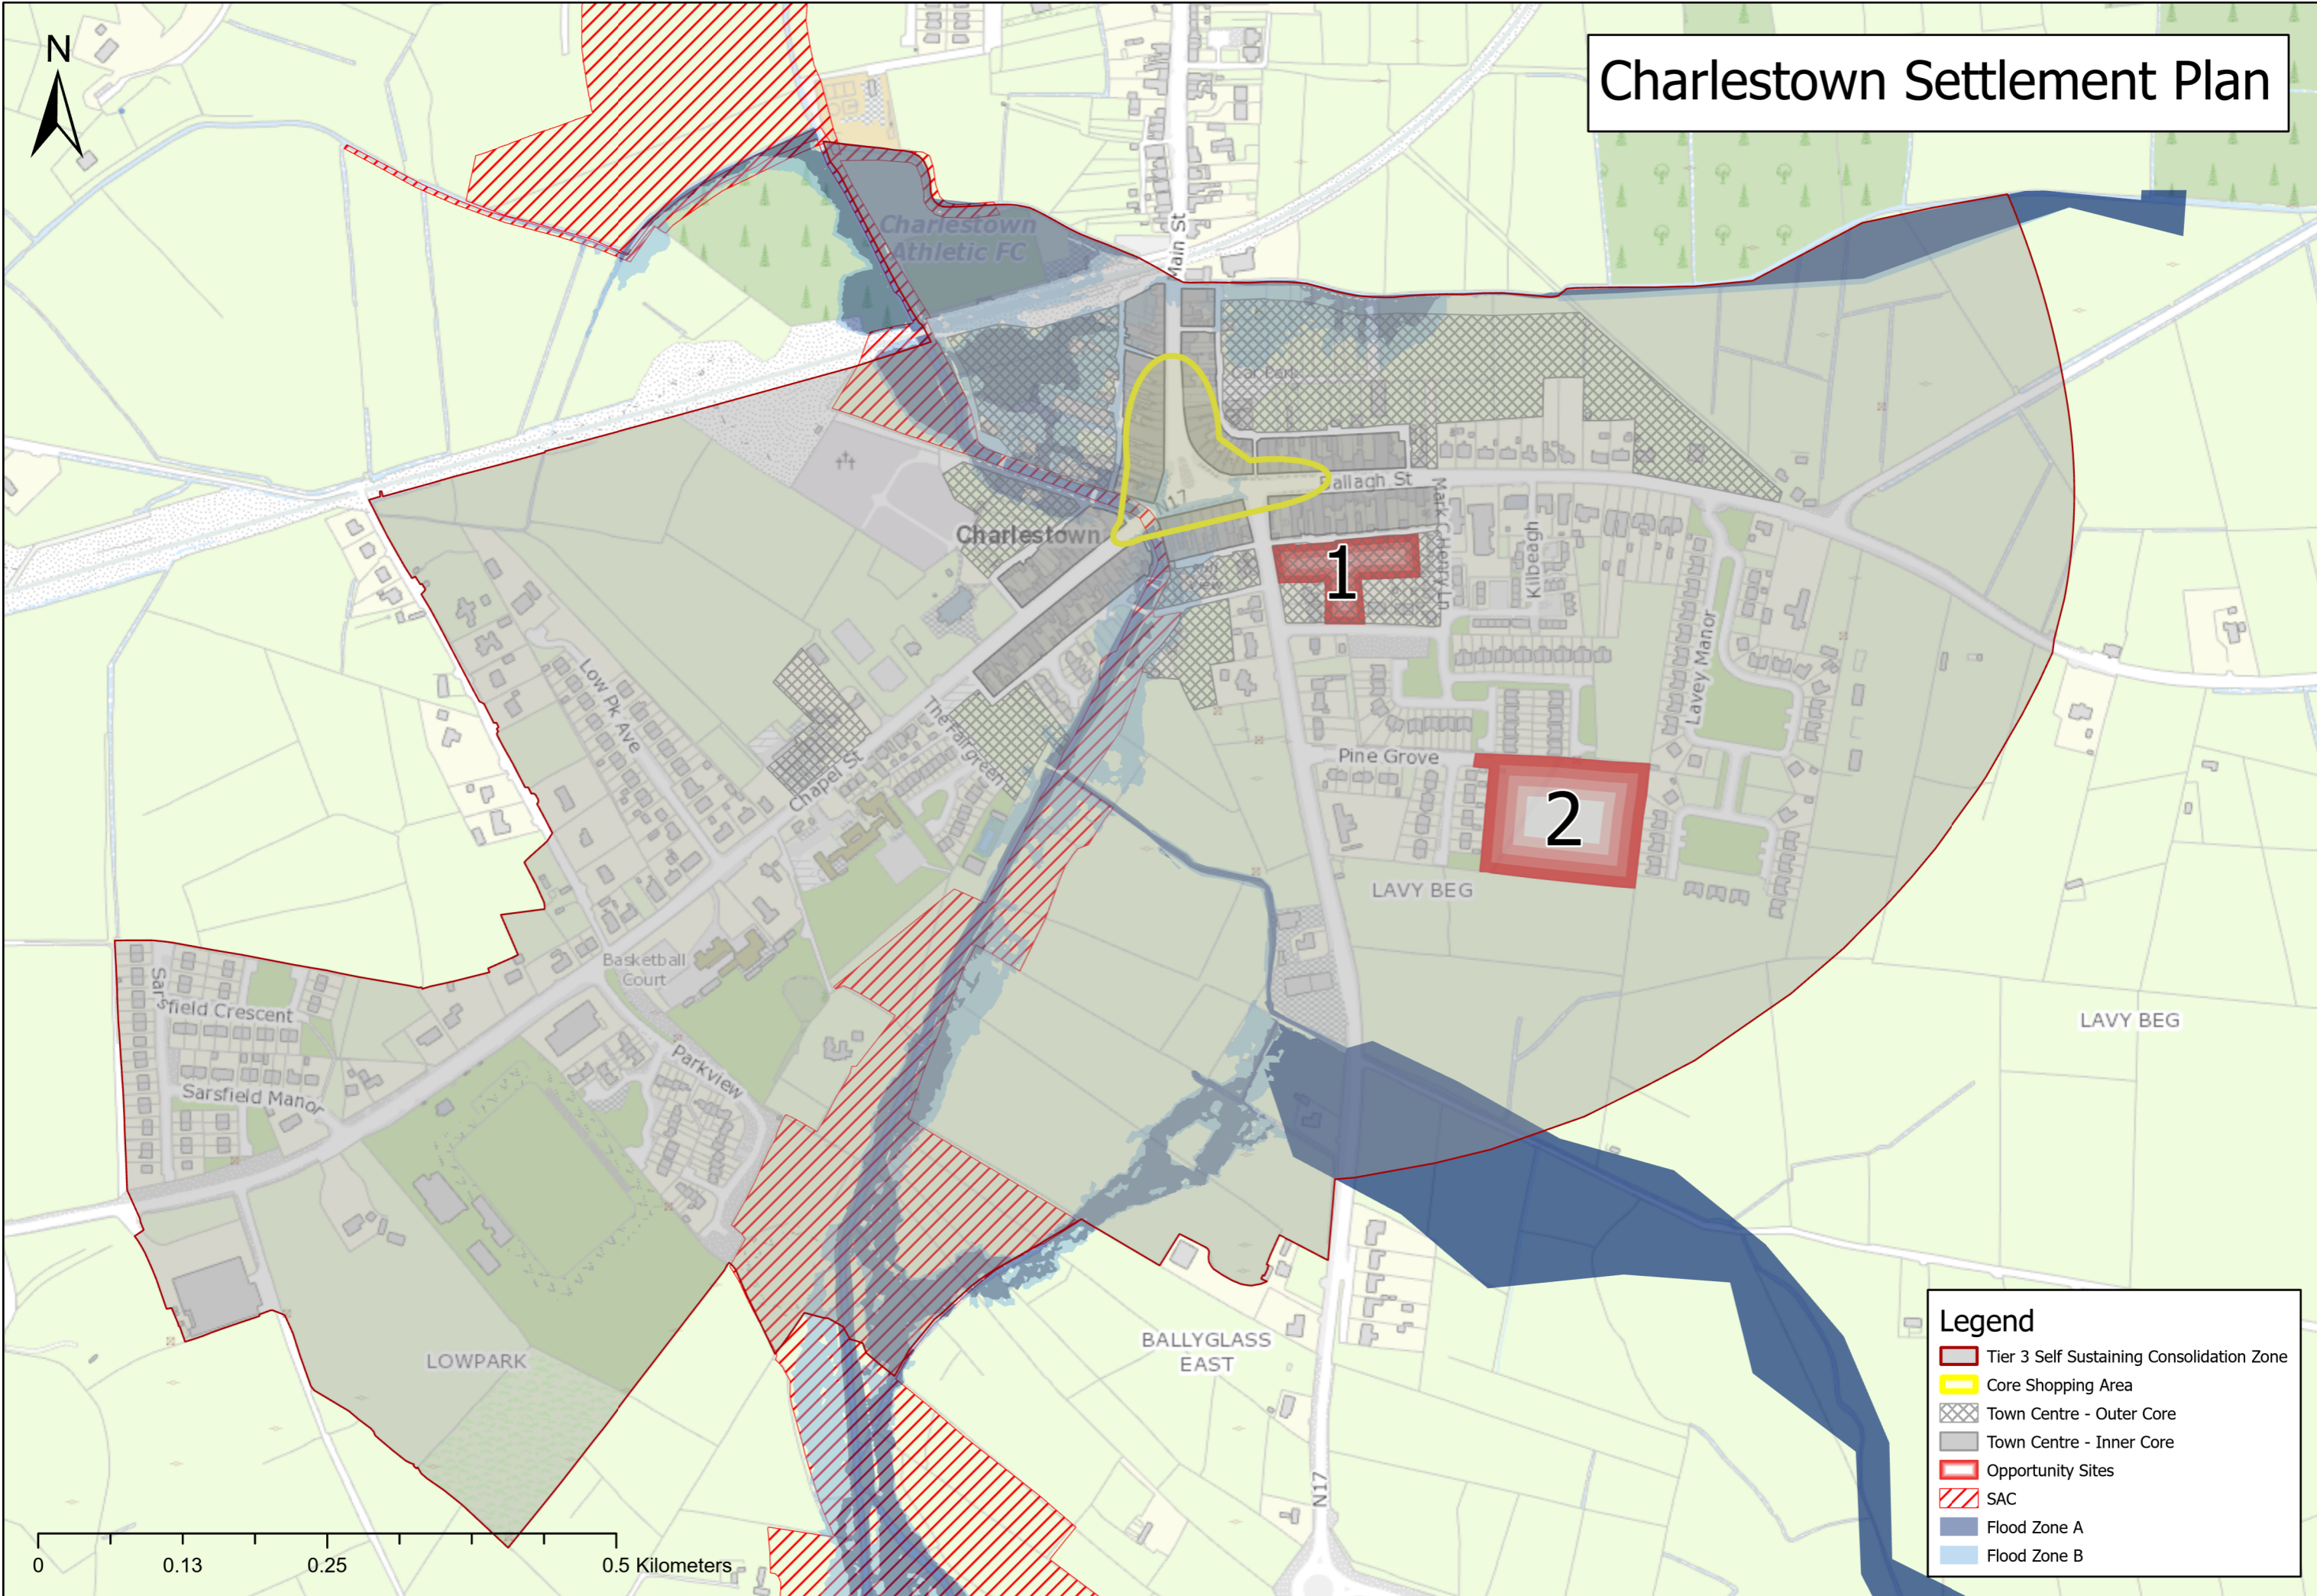

# Balla Settlement Plan

**Legend**

- Tier 3 Self Sustaining Consolidation Zone
- Core Shopping Area
- Town Centre - Outer Core
- Town Centre - Inner Core
- Opportunity Sites
- pNHA
- SAC
- Flood Zone A
- Flood Zone B

# Charlestown Settlement Plan

- Legend**
- Tier 3 Self Sustaining Consolidation Zone
  - Core Shopping Area
  - Town Centre - Outer Core
  - Town Centre - Inner Core
  - Opportunity Sites
  - SAC
  - Flood Zone A
  - Flood Zone B

# Knock Settlement Plan

**Legend**

- Tier 3 Self Sustaining Consolidation Zone
- Core Shopping Area
- Town Centre - Outer Core
- Town Centre - Inner Core
- Opportunity Sites
- Flood Zone A
- Flood Zone B
- SAC