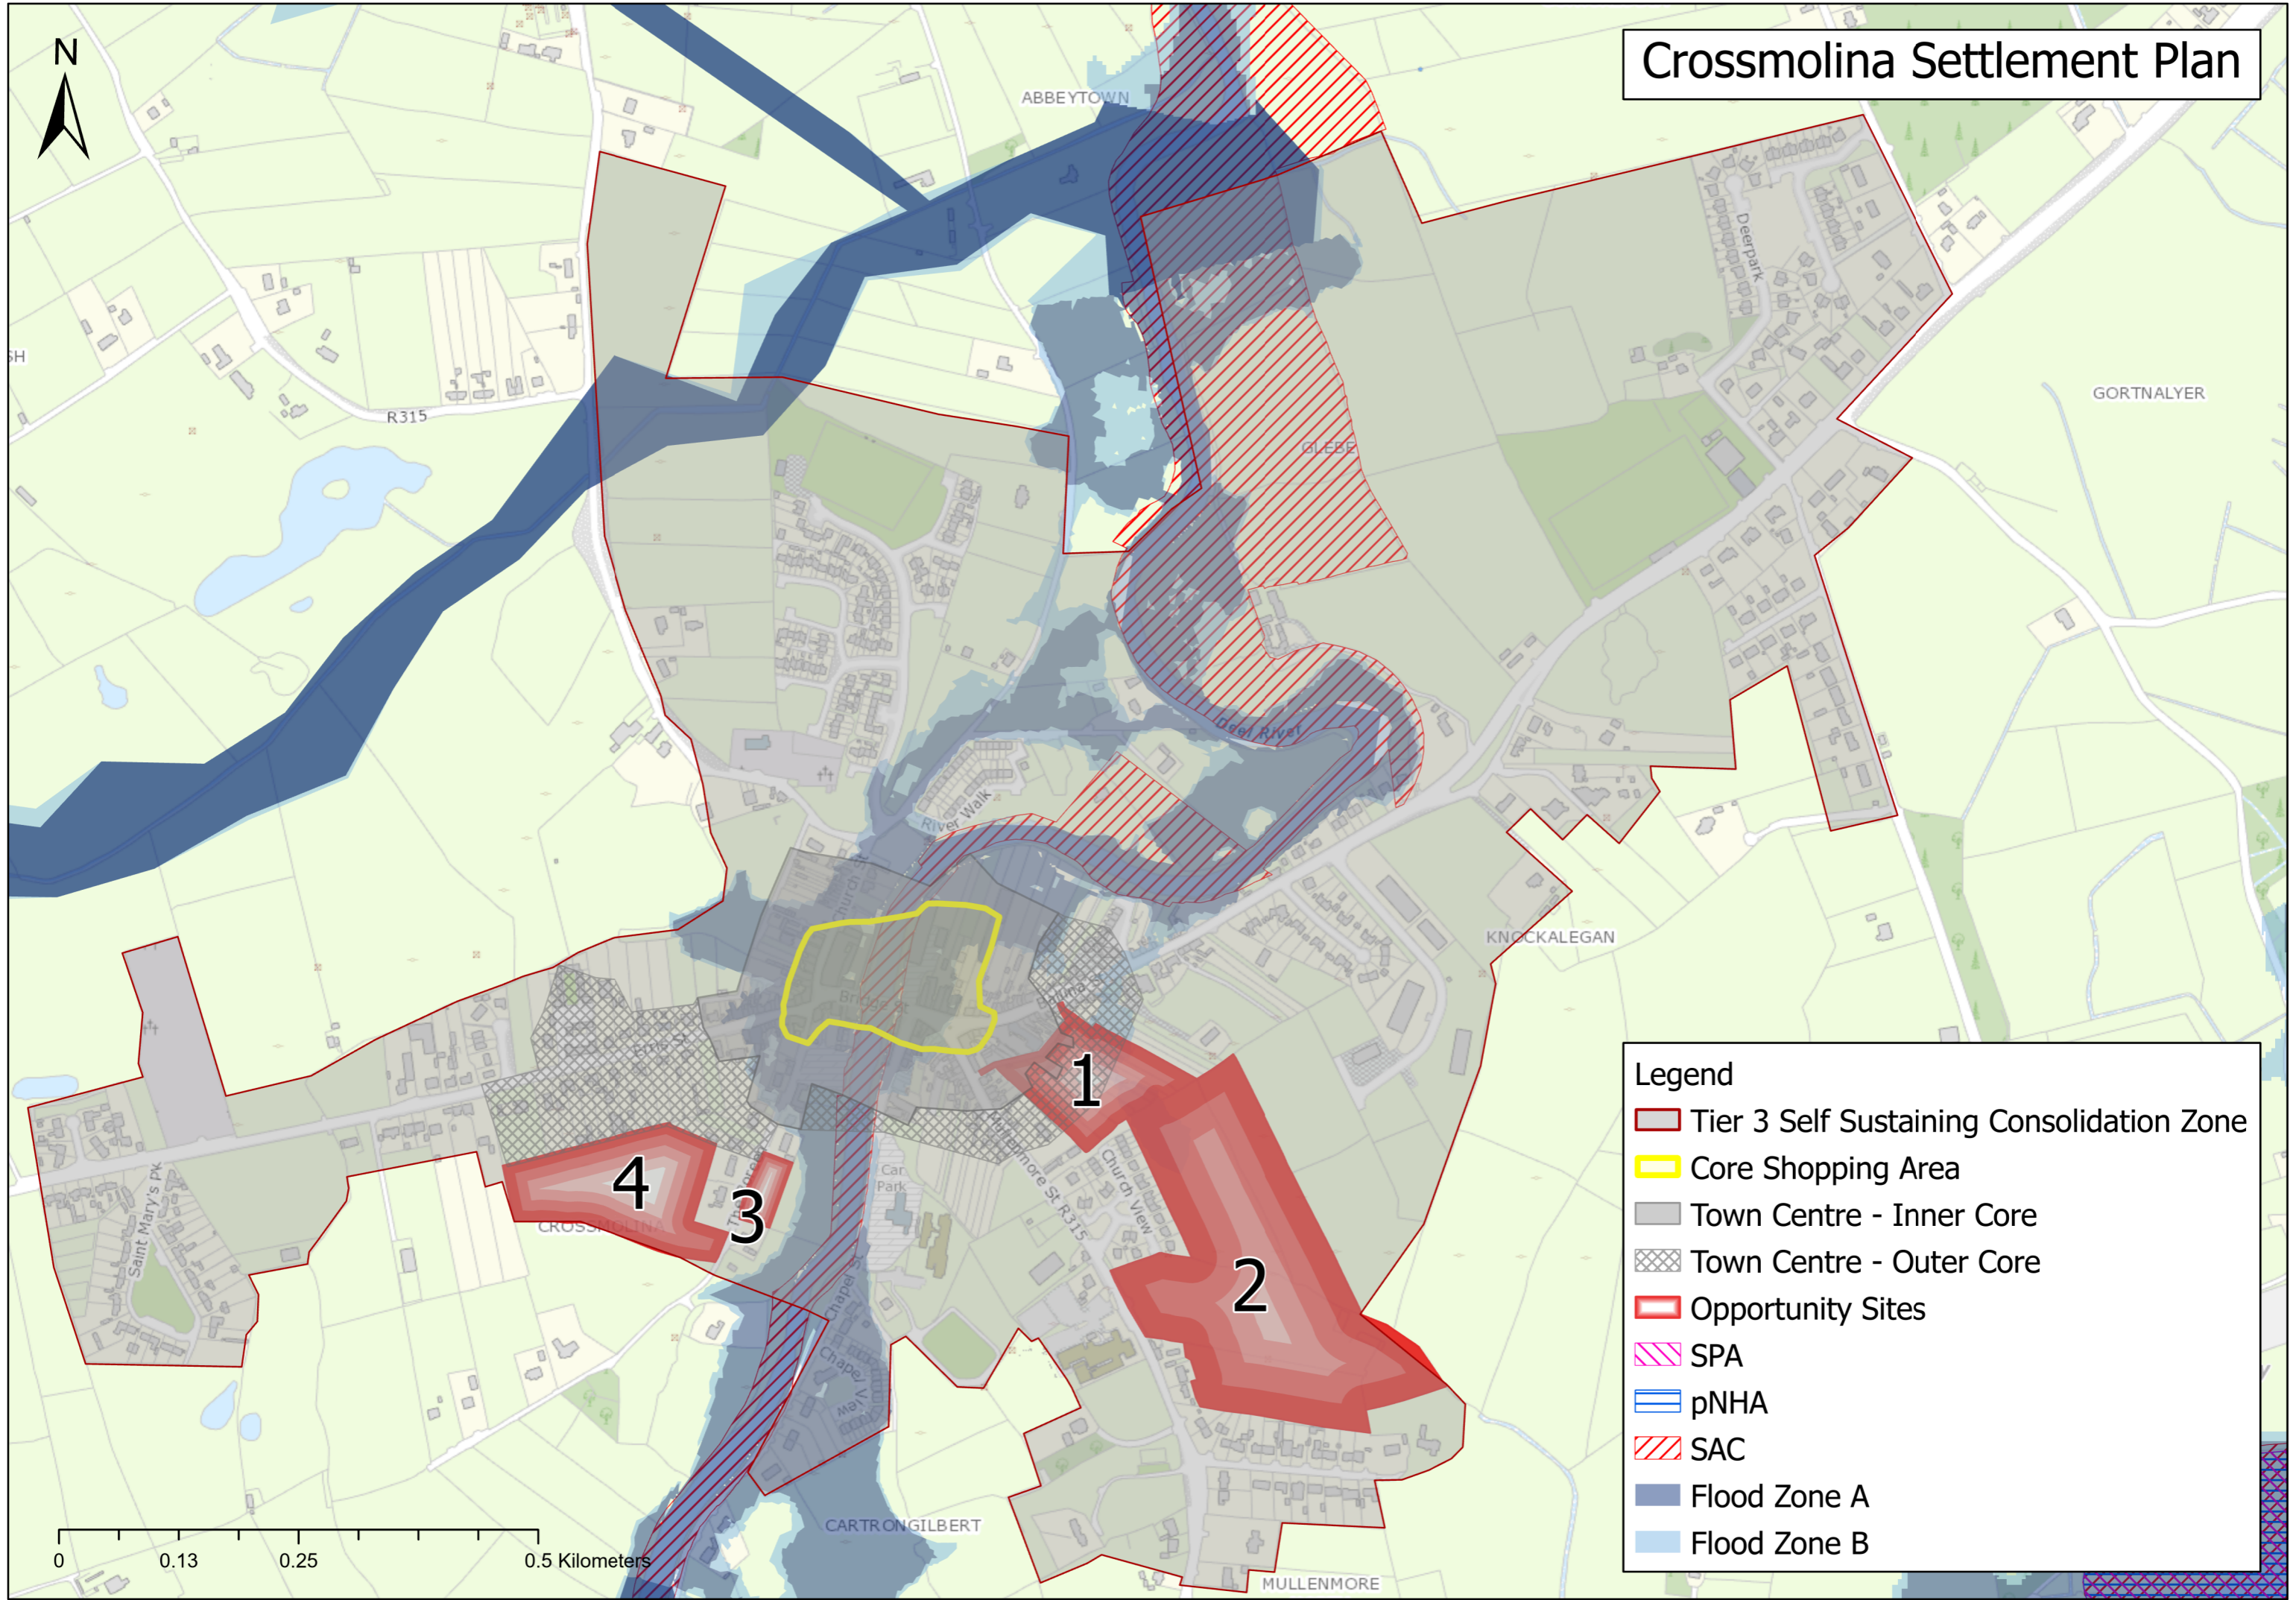

# Balla Settlement Plan

**Legend**

- Tier 3 Self Sustaining Consolidation Zone
- Core Shopping Area
- Town Centre - Outer Core
- Town Centre - Inner Core
- Opportunity Sites
- pNHA
- SAC
- Flood Zone A
- Flood Zone B

0 0.13 0.25 0.5 Kilometers

# Charlestown Settlement Plan

- Legend**
- Tier 3 Self Sustaining Consolidation Zone
  - Core Shopping Area
  - Town Centre - Outer Core
  - Town Centre - Inner Core
  - Opportunity Sites
  - SAC
  - Flood Zone A
  - Flood Zone B

# Crossmolina Settlement Plan

**Legend**

- Tier 3 Self Sustaining Consolidation Zone
- Core Shopping Area
- Town Centre - Inner Core
- Town Centre - Outer Core
- Opportunity Sites
- SPA
- pNHA
- SAC
- Flood Zone A
- Flood Zone B