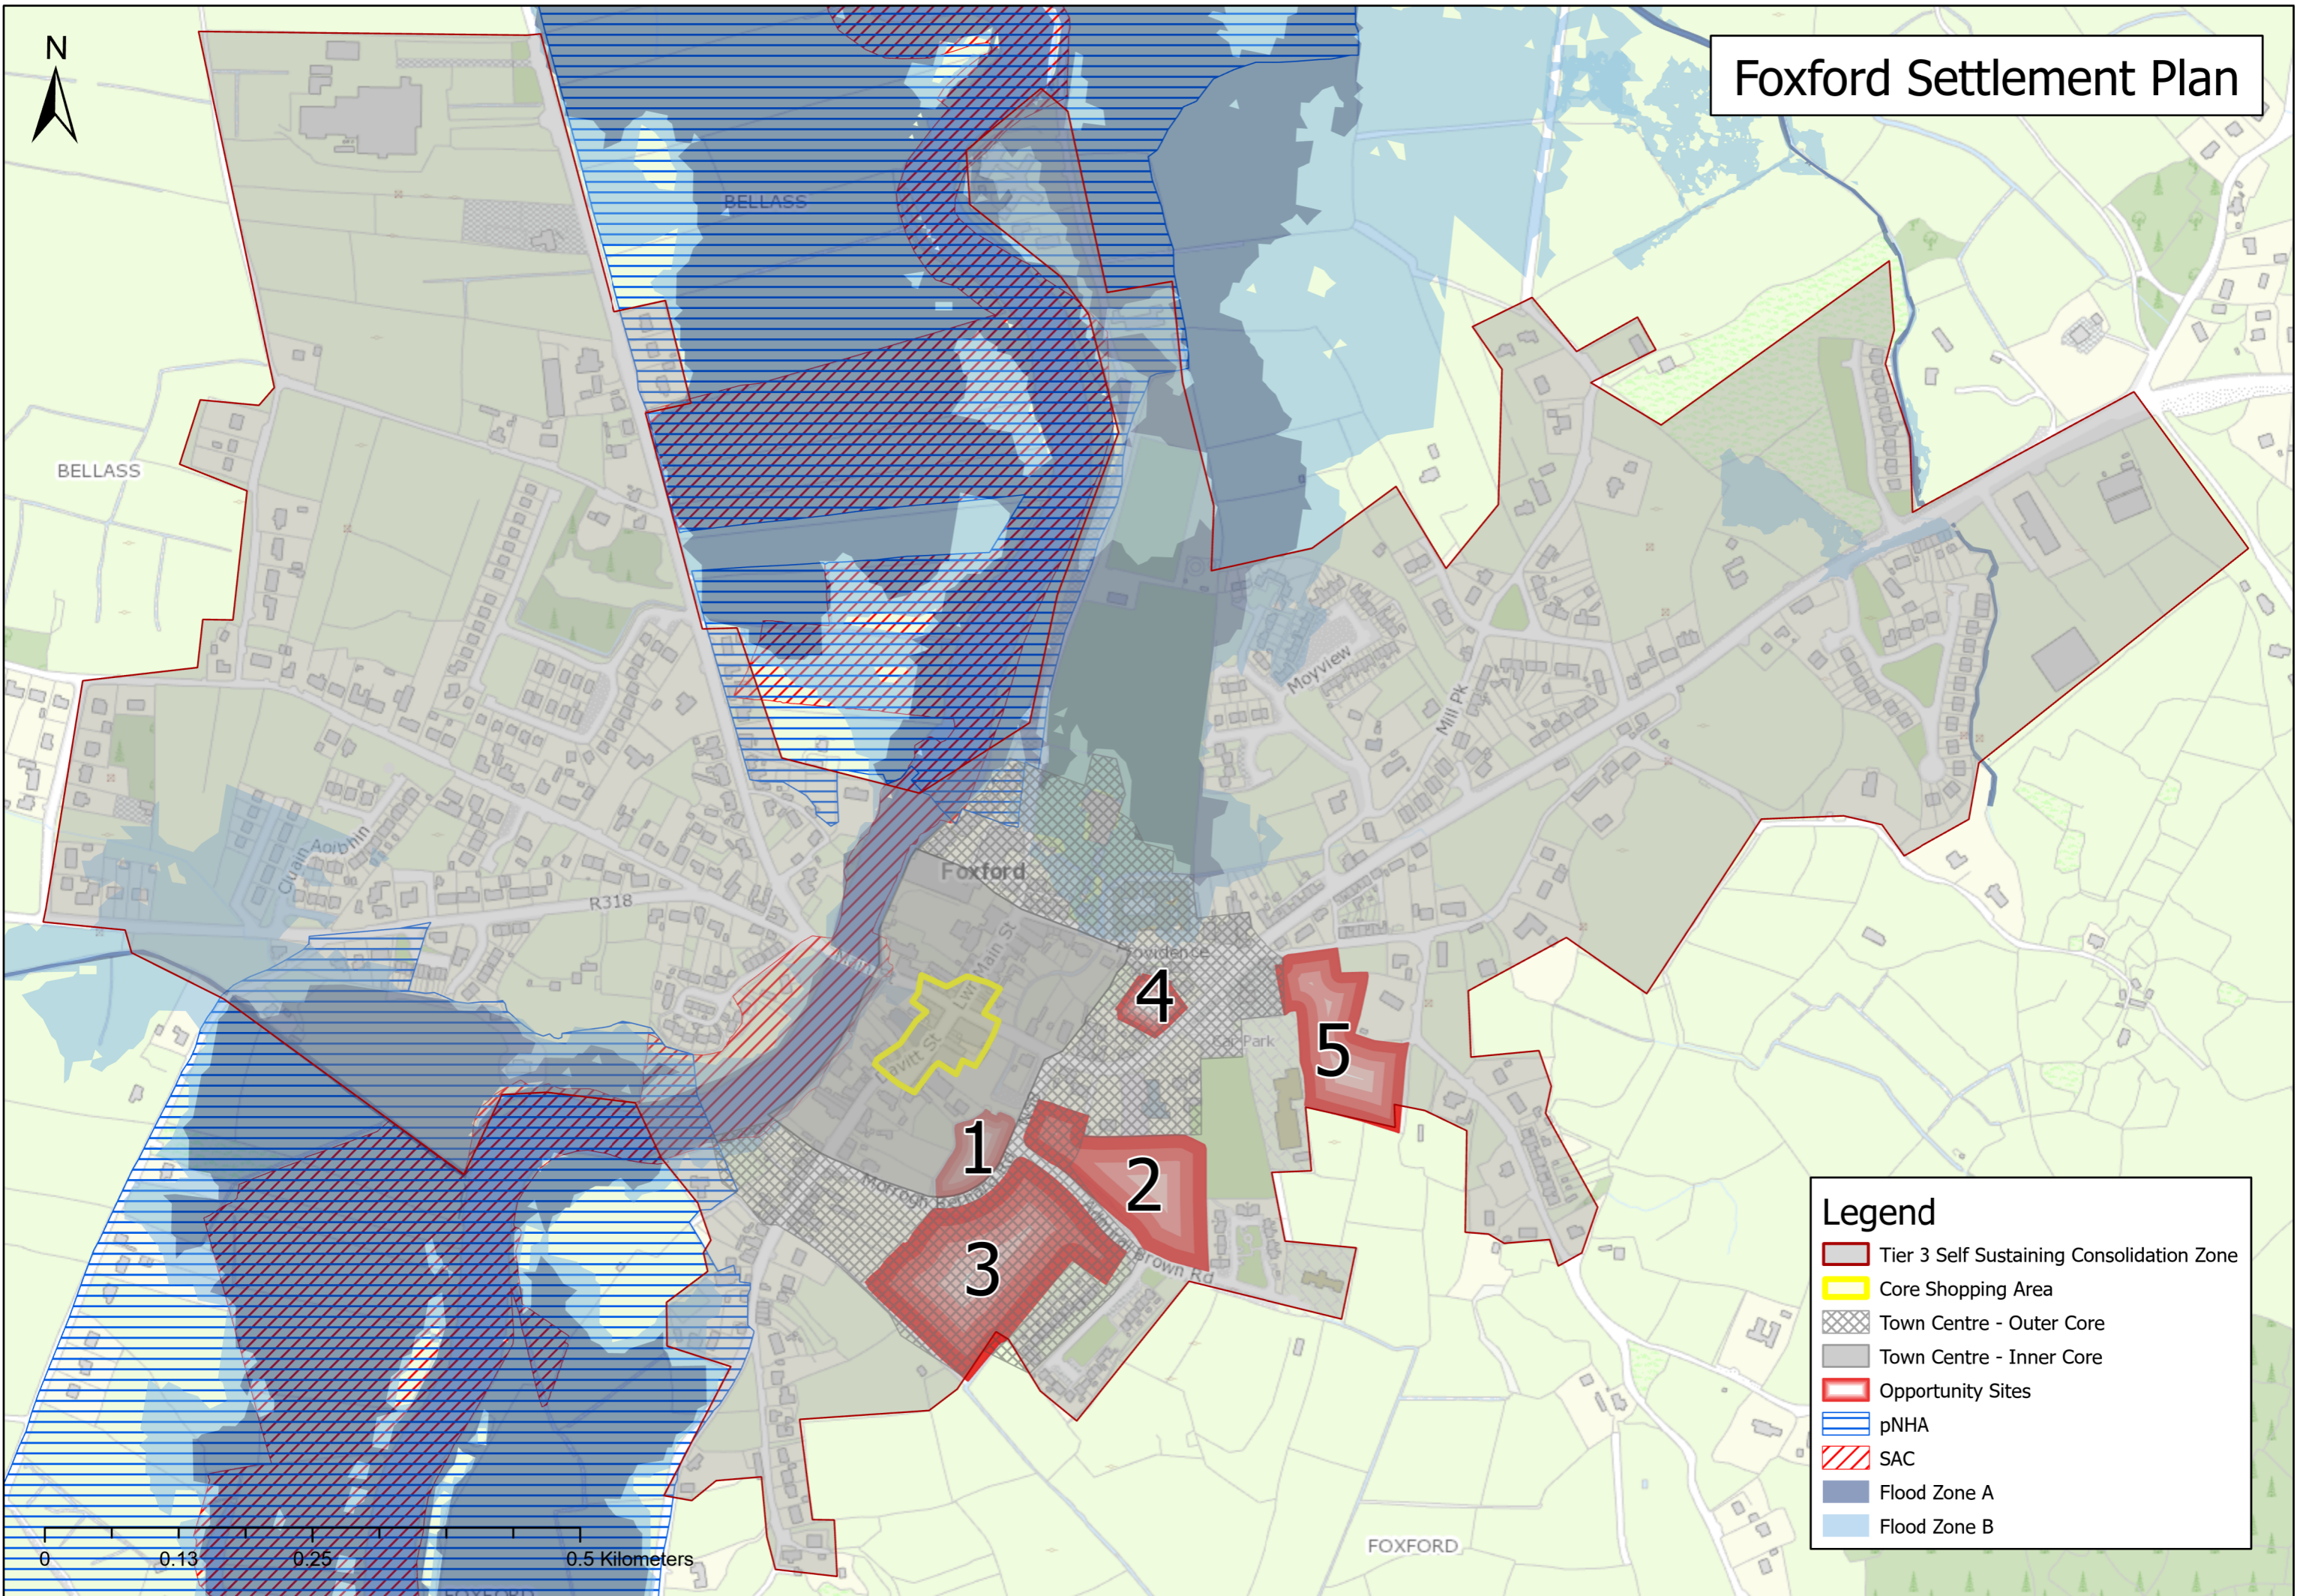

# Charlestown Settlement Plan

- Legend**
- Tier 3 Self Sustaining Consolidation Zone
  - Core Shopping Area
  - Town Centre - Outer Core
  - Town Centre - Inner Core
  - Opportunity Sites
  - SAC
  - Flood Zone A
  - Flood Zone B

# Crossmolina Settlement Plan

**Legend**

- Tier 3 Self Sustaining Consolidation Zone
- Core Shopping Area
- Town Centre - Inner Core
- Town Centre - Outer Core
- Opportunity Sites
- SPA
- pNHA
- SAC
- Flood Zone A
- Flood Zone B

0 0.13 0.25 0.5 Kilometers

# Foxford Settlement Plan

**Legend**

- Tier 3 Self Sustaining Consolidation Zone
- Core Shopping Area
- Town Centre - Outer Core
- Town Centre - Inner Core
- Opportunity Sites
- pNHA
- SAC
- Flood Zone A
- Flood Zone B