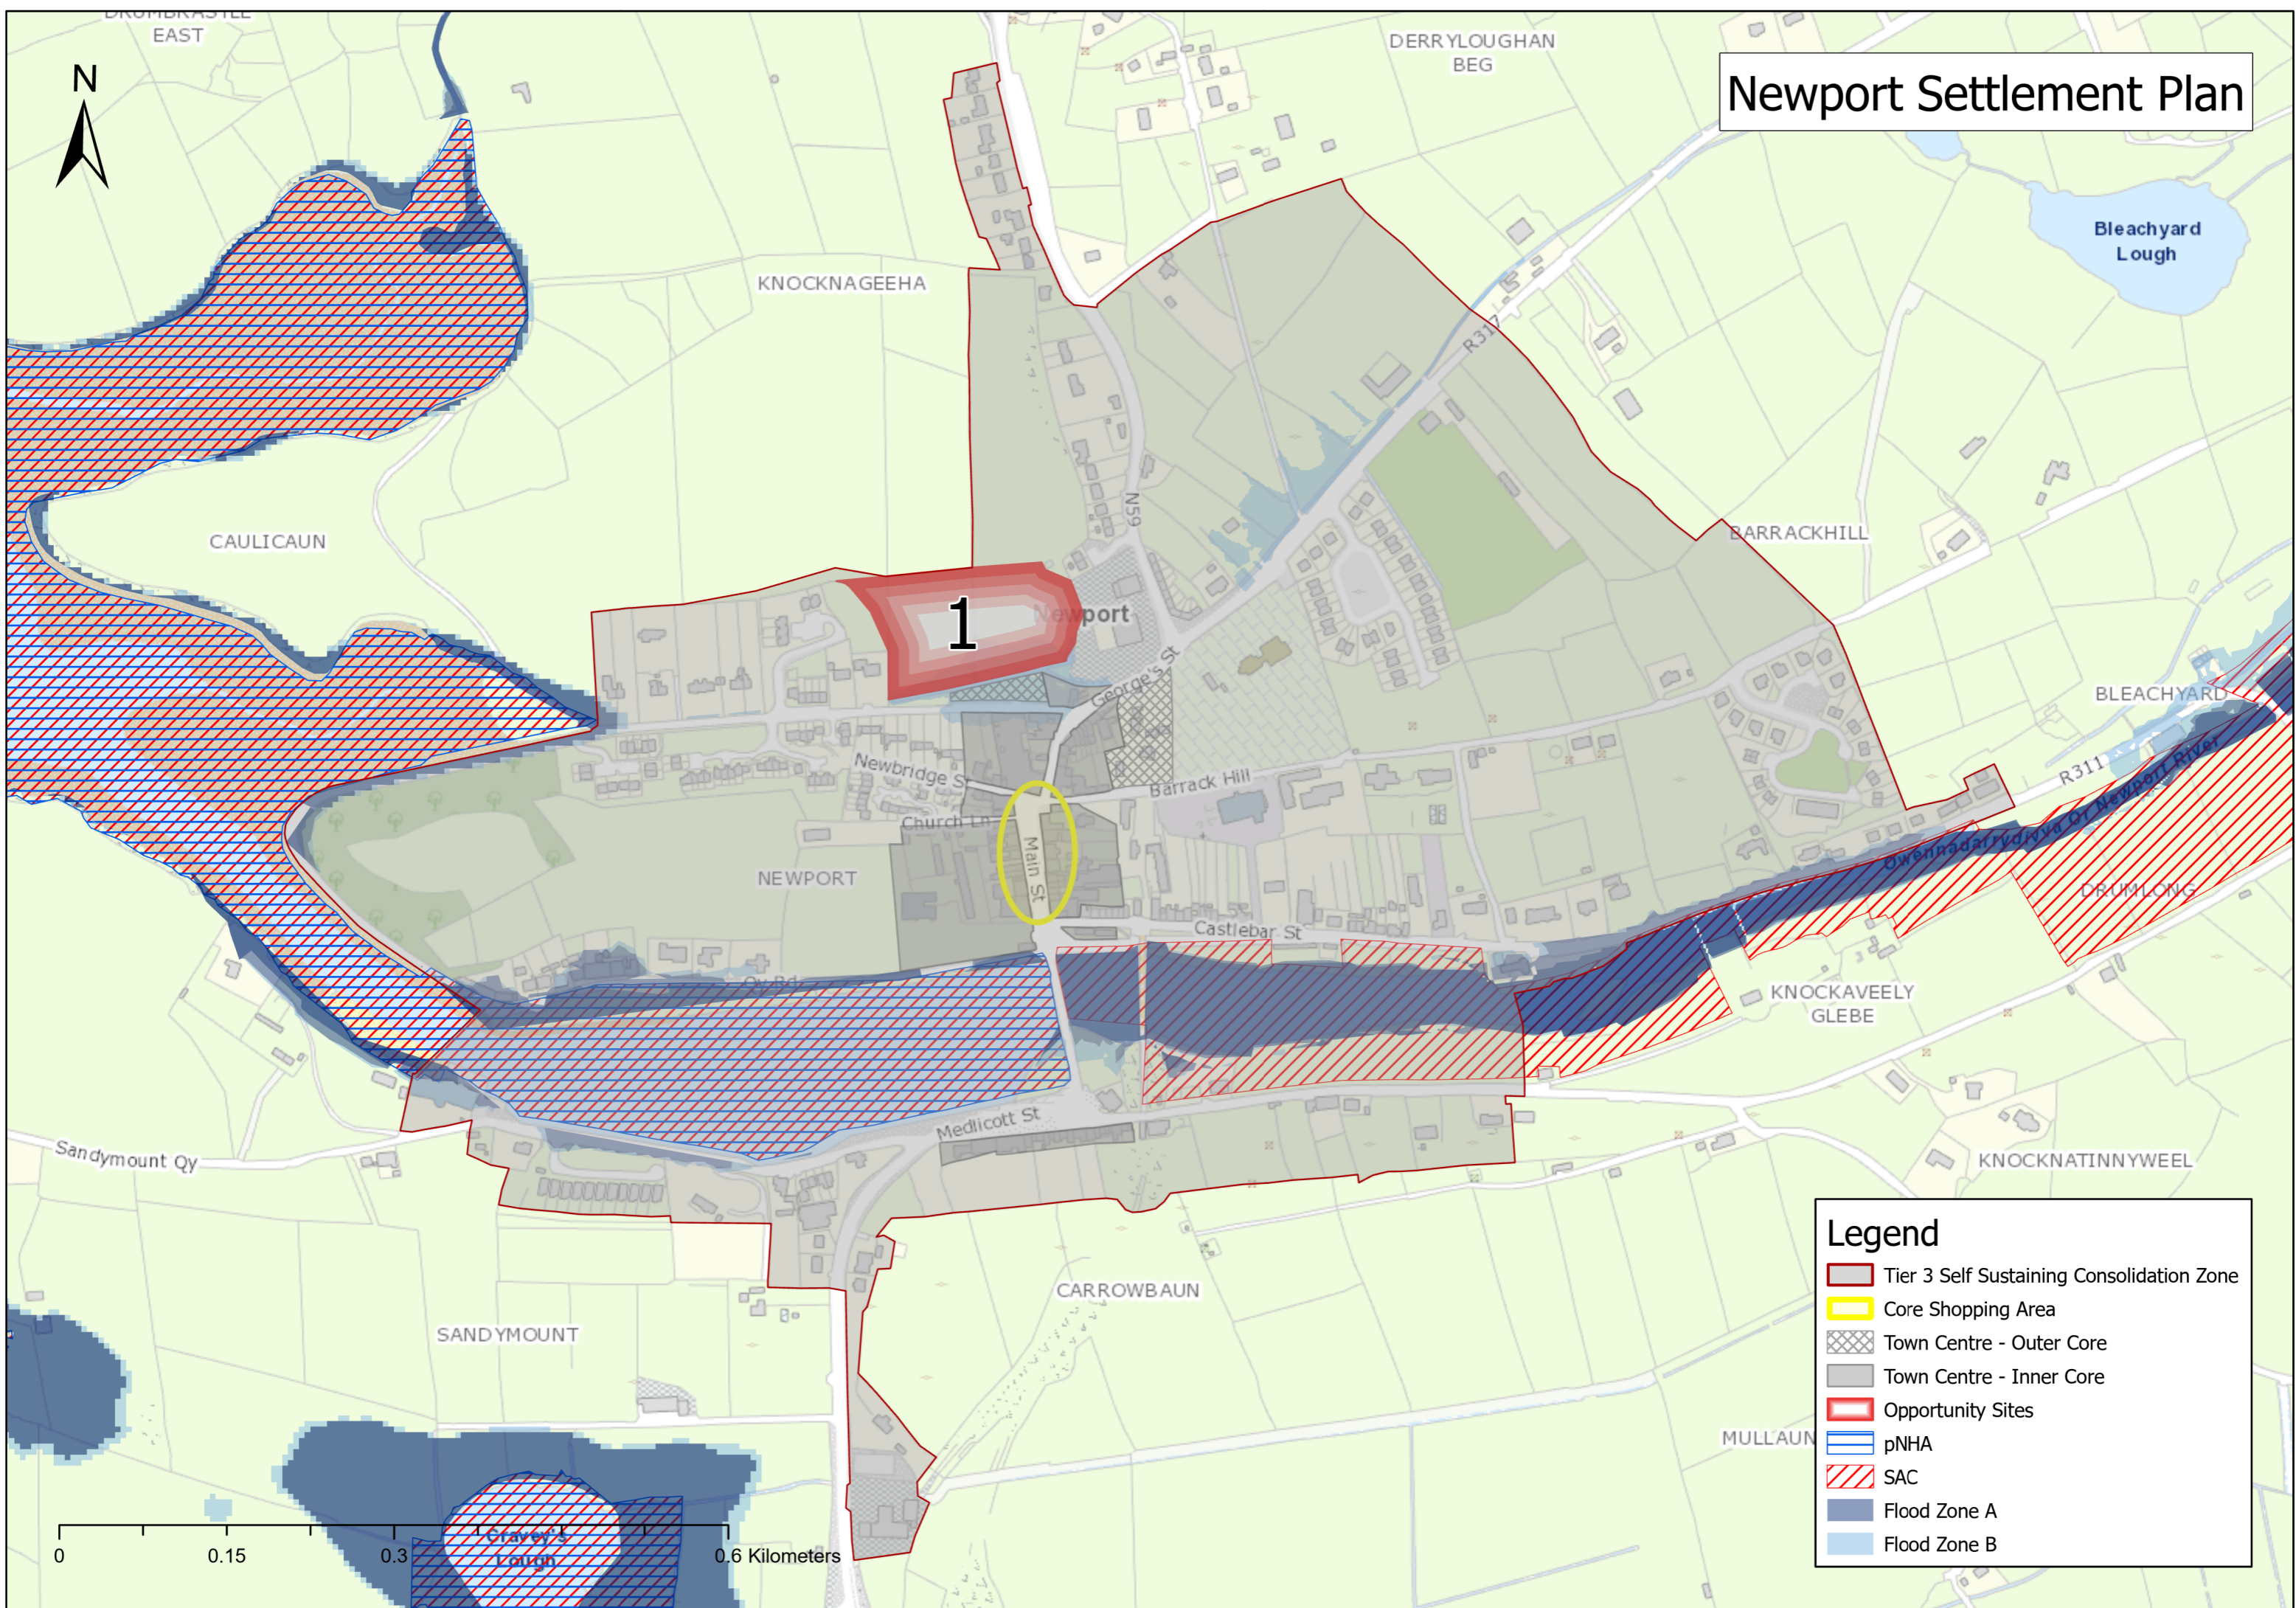

# Louisburgh Settlement Plan

**Legend**

- Tier 3 Self Sustaining Consolidation Zone
- Core Shopping Area
- Town Centre - Outer Core
- Town Centre - Inner Core
- Opportunity Sites
- Flood Zone A
- Flood Zone B

# Newport Settlement Plan

**Legend**

- Tier 3 Self Sustaining Consolidation Zone
- Core Shopping Area
- Town Centre - Outer Core
- Town Centre - Inner Core
- Opportunity Sites
- pNHA
- SAC
- Flood Zone A
- Flood Zone B