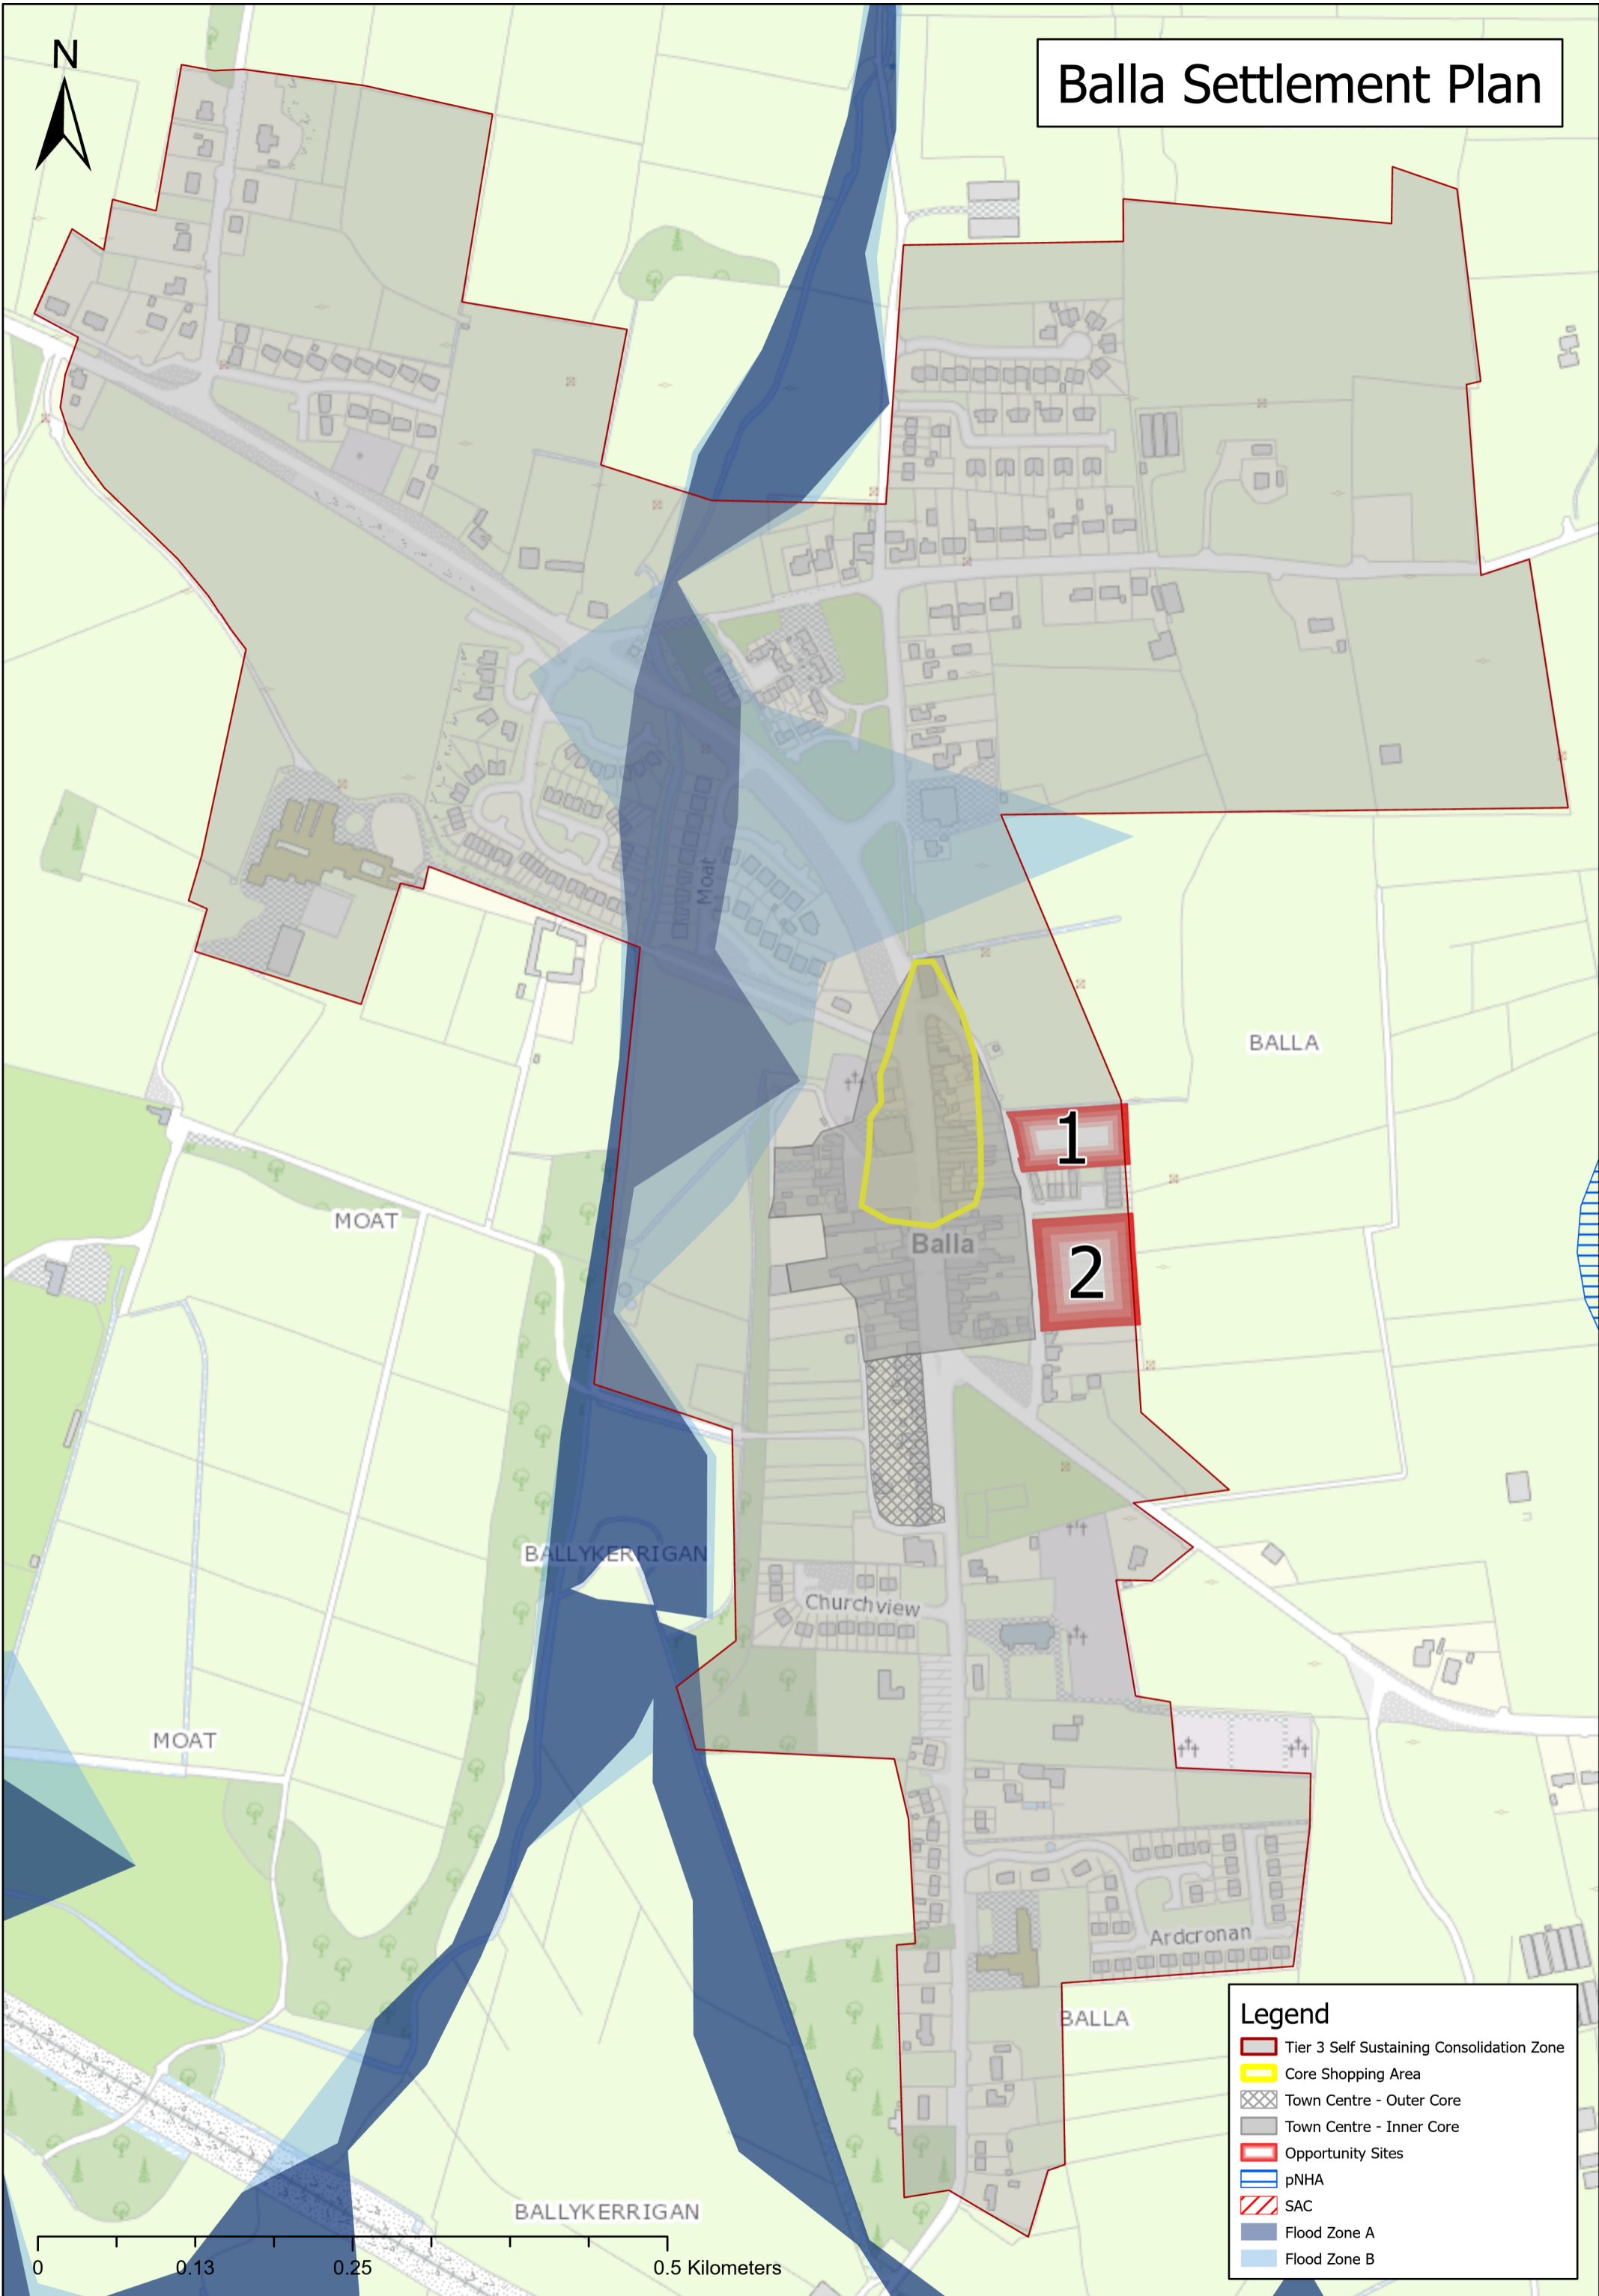

# Balla Settlement Plan

**Legend**

- Tier 3 Self Sustaining Consolidation Zone
- Core Shopping Area
- Town Centre - Outer Core
- Town Centre - Inner Core
- Opportunity Sites
- pNHA
- SAC
- Flood Zone A
- Flood Zone B

# Charlestown Settlement Plan

- Legend**
- Tier 3 Self Sustaining Consolidation Zone
  - Core Shopping Area
  - Town Centre - Outer Core
  - Town Centre - Inner Core
  - Opportunity Sites
  - SAC
  - Flood Zone A
  - Flood Zone B

# Crossmolina Settlement Plan

**Legend**

- Tier 3 Self Sustaining Consolidation Zone
- Core Shopping Area
- Town Centre - Inner Core
- Town Centre - Outer Core
- Opportunity Sites
- SPA
- pNHA
- SAC
- Flood Zone A
- Flood Zone B