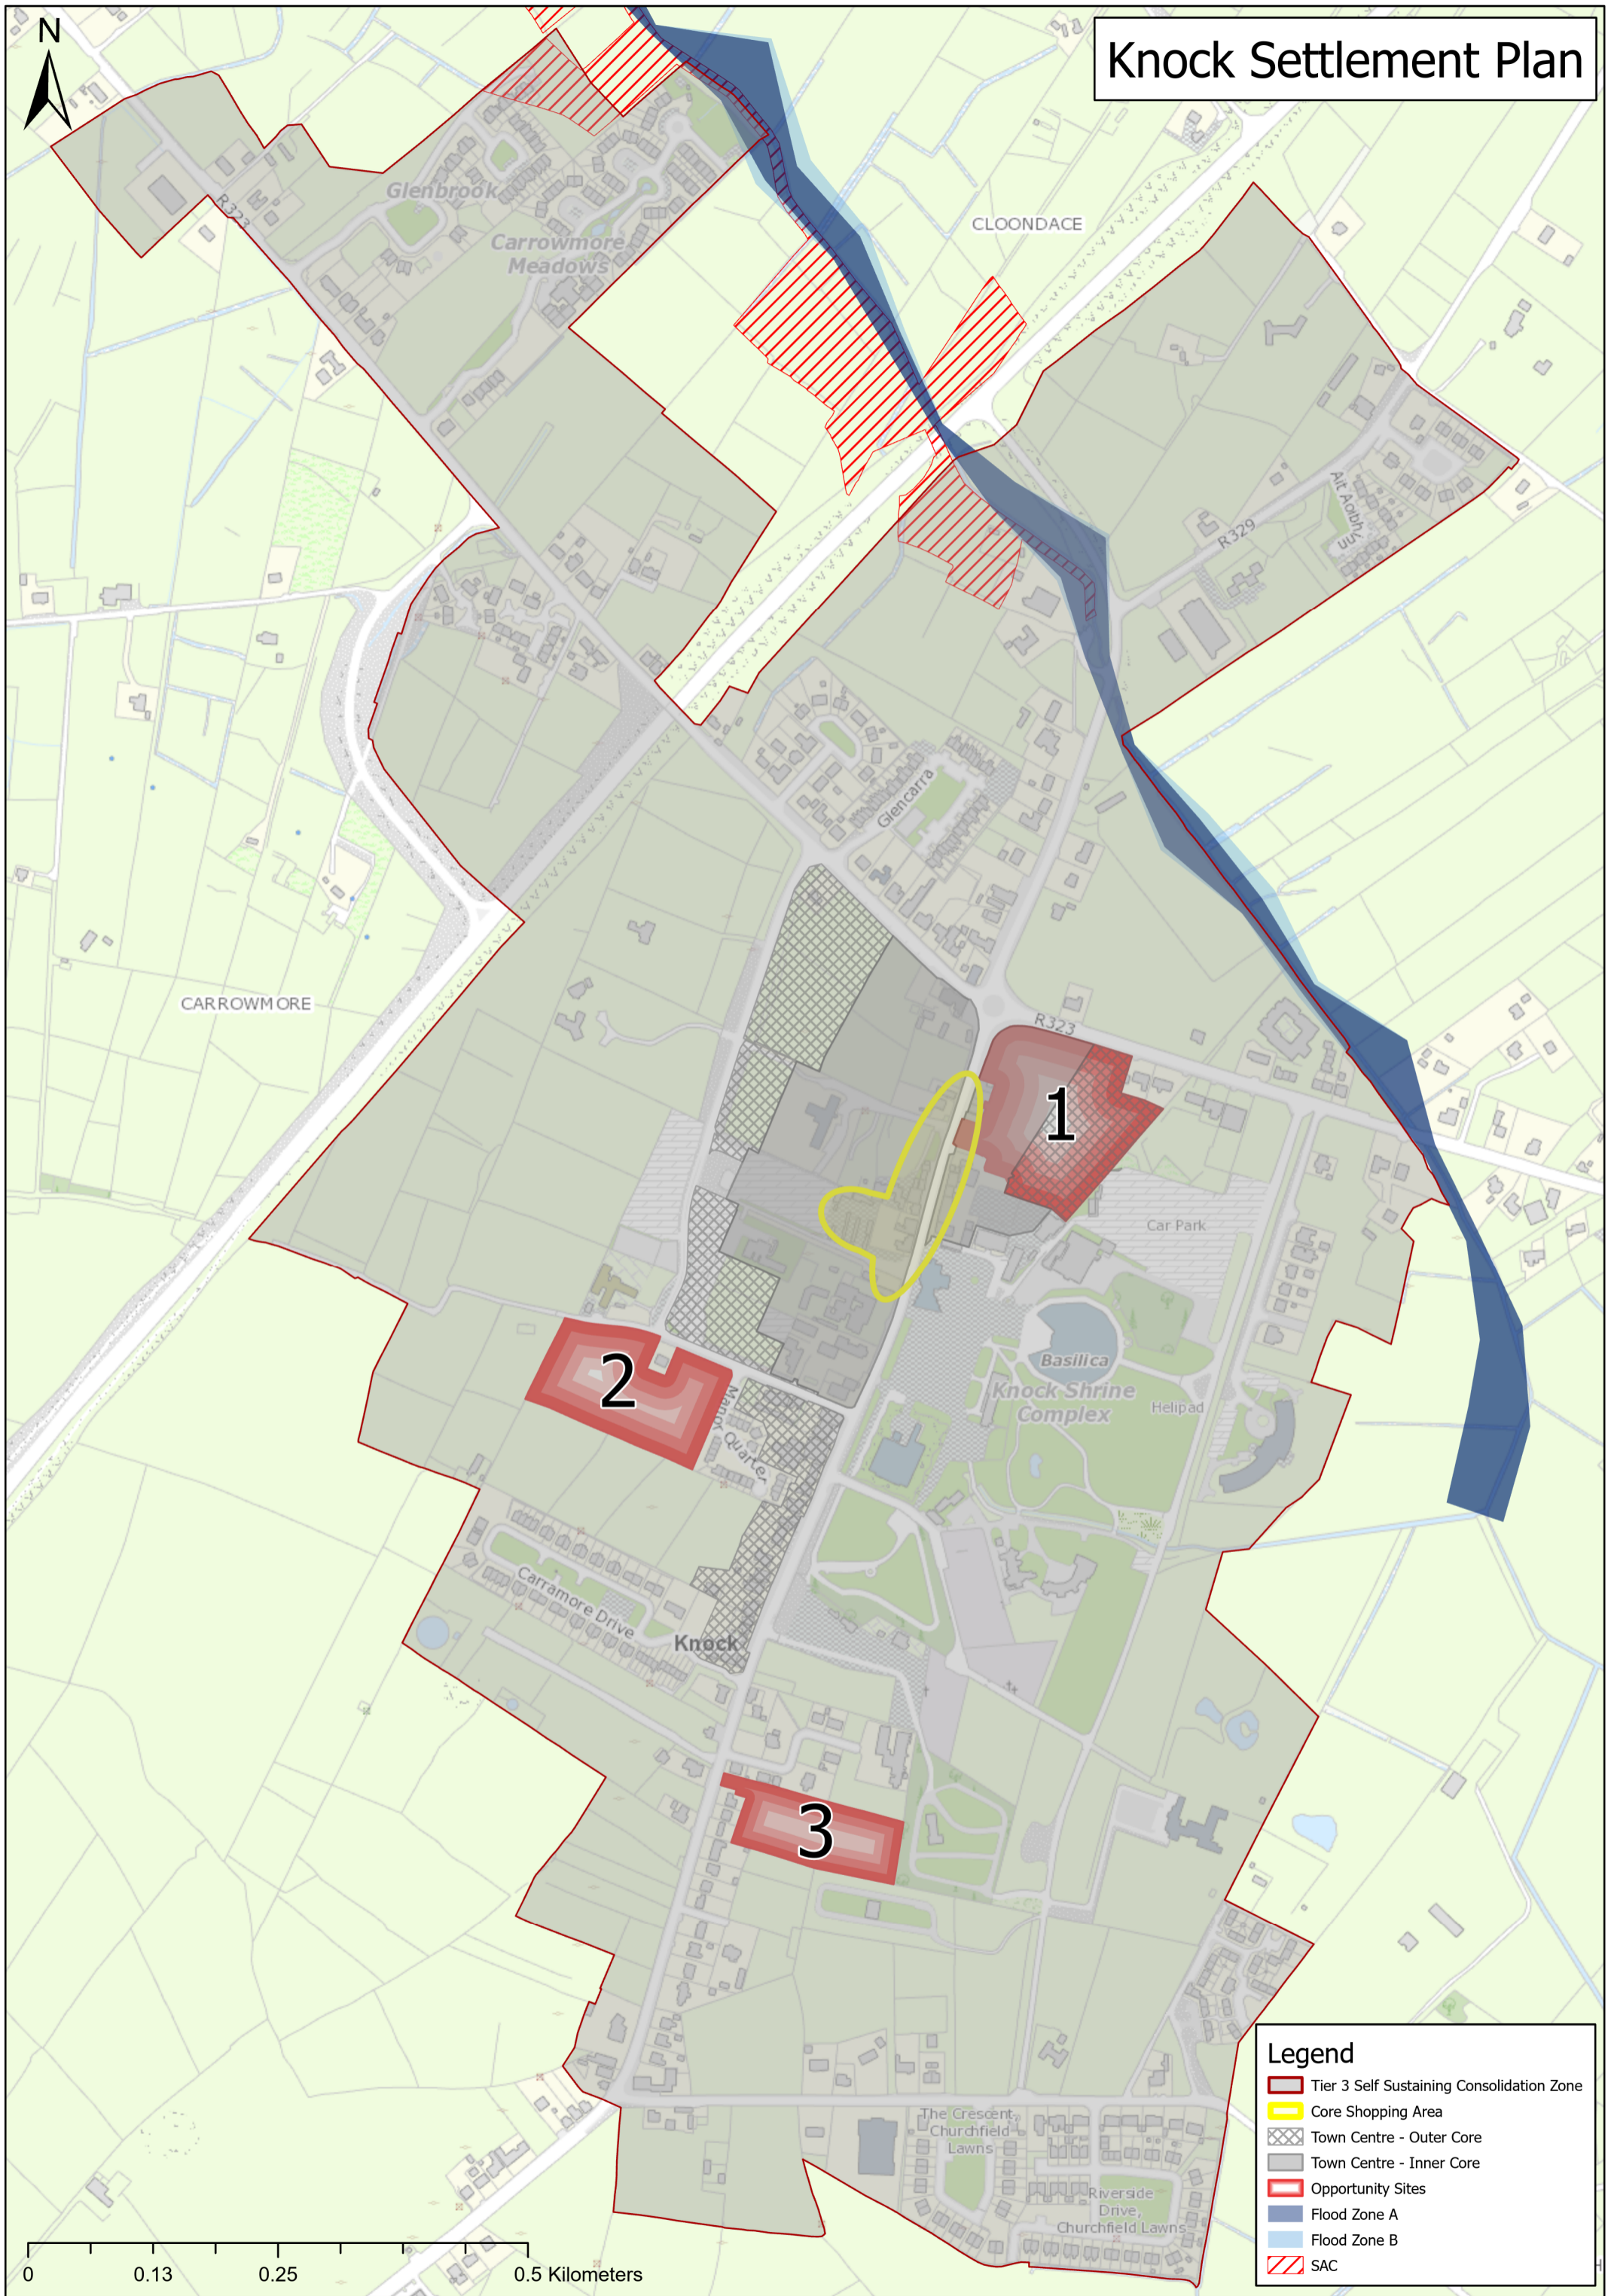

Knock Settlement Plan

Legend

- Tier 3 Self Sustaining Consolidation Zone
- Core Shopping Area
- Town Centre - Outer Core
- Town Centre - Inner Core
- Opportunity Sites
- Flood Zone A
- Flood Zone B
- SAC