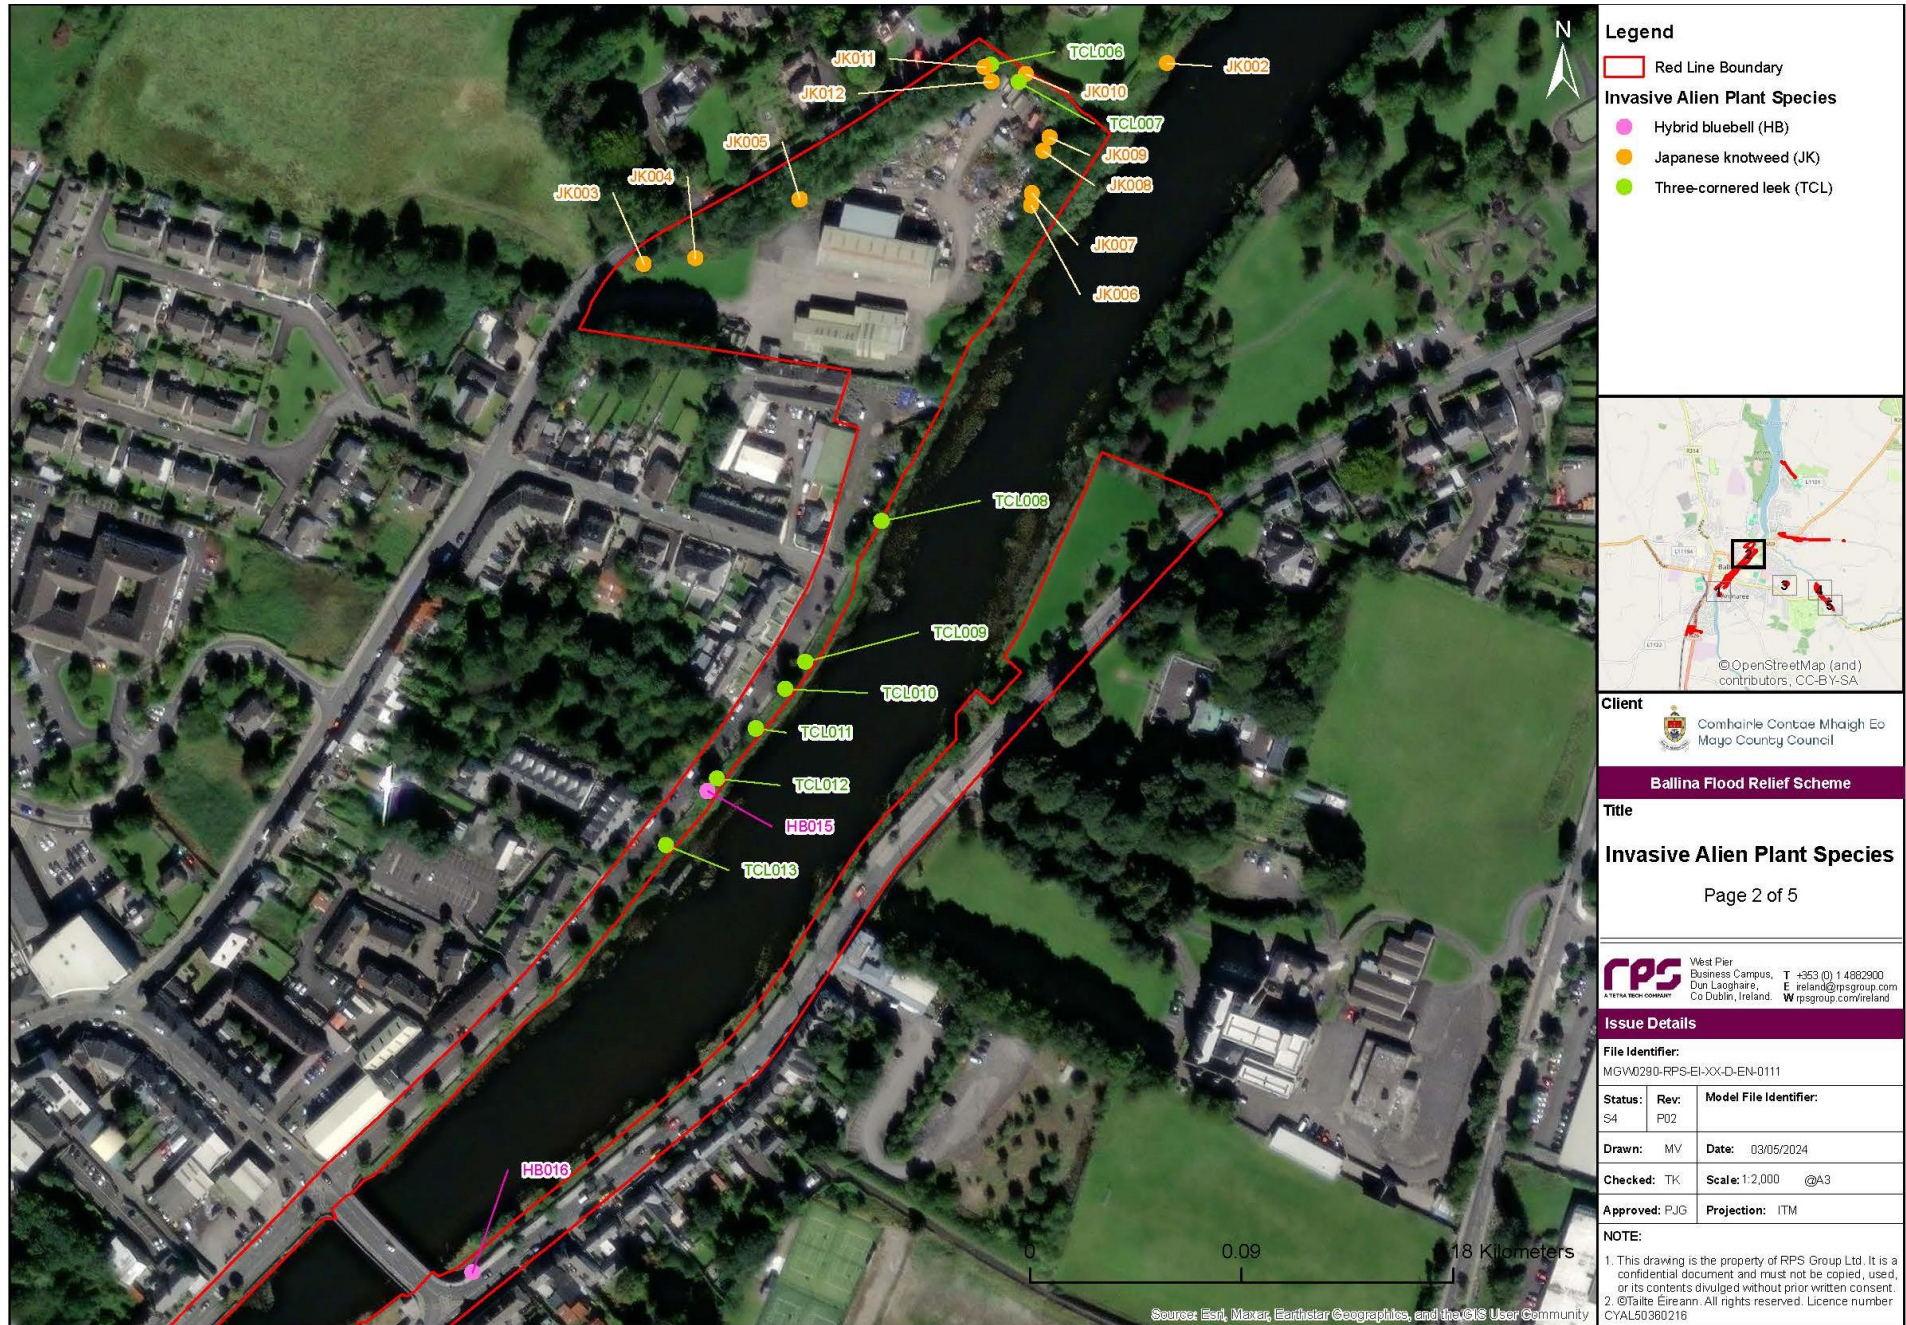

Appendix
10.14 Invasive Alien
Plant Species
Drawings

Legend

- Red Line Boundary
- Invasive Alien Plant Species**
- Hybrid bluebell (HB)
- Japanese knotweed (JK)
- Three-cornered leek (TCL)

Client
 Comhairle Contae Mhaigh Eo
 Mayo County Council