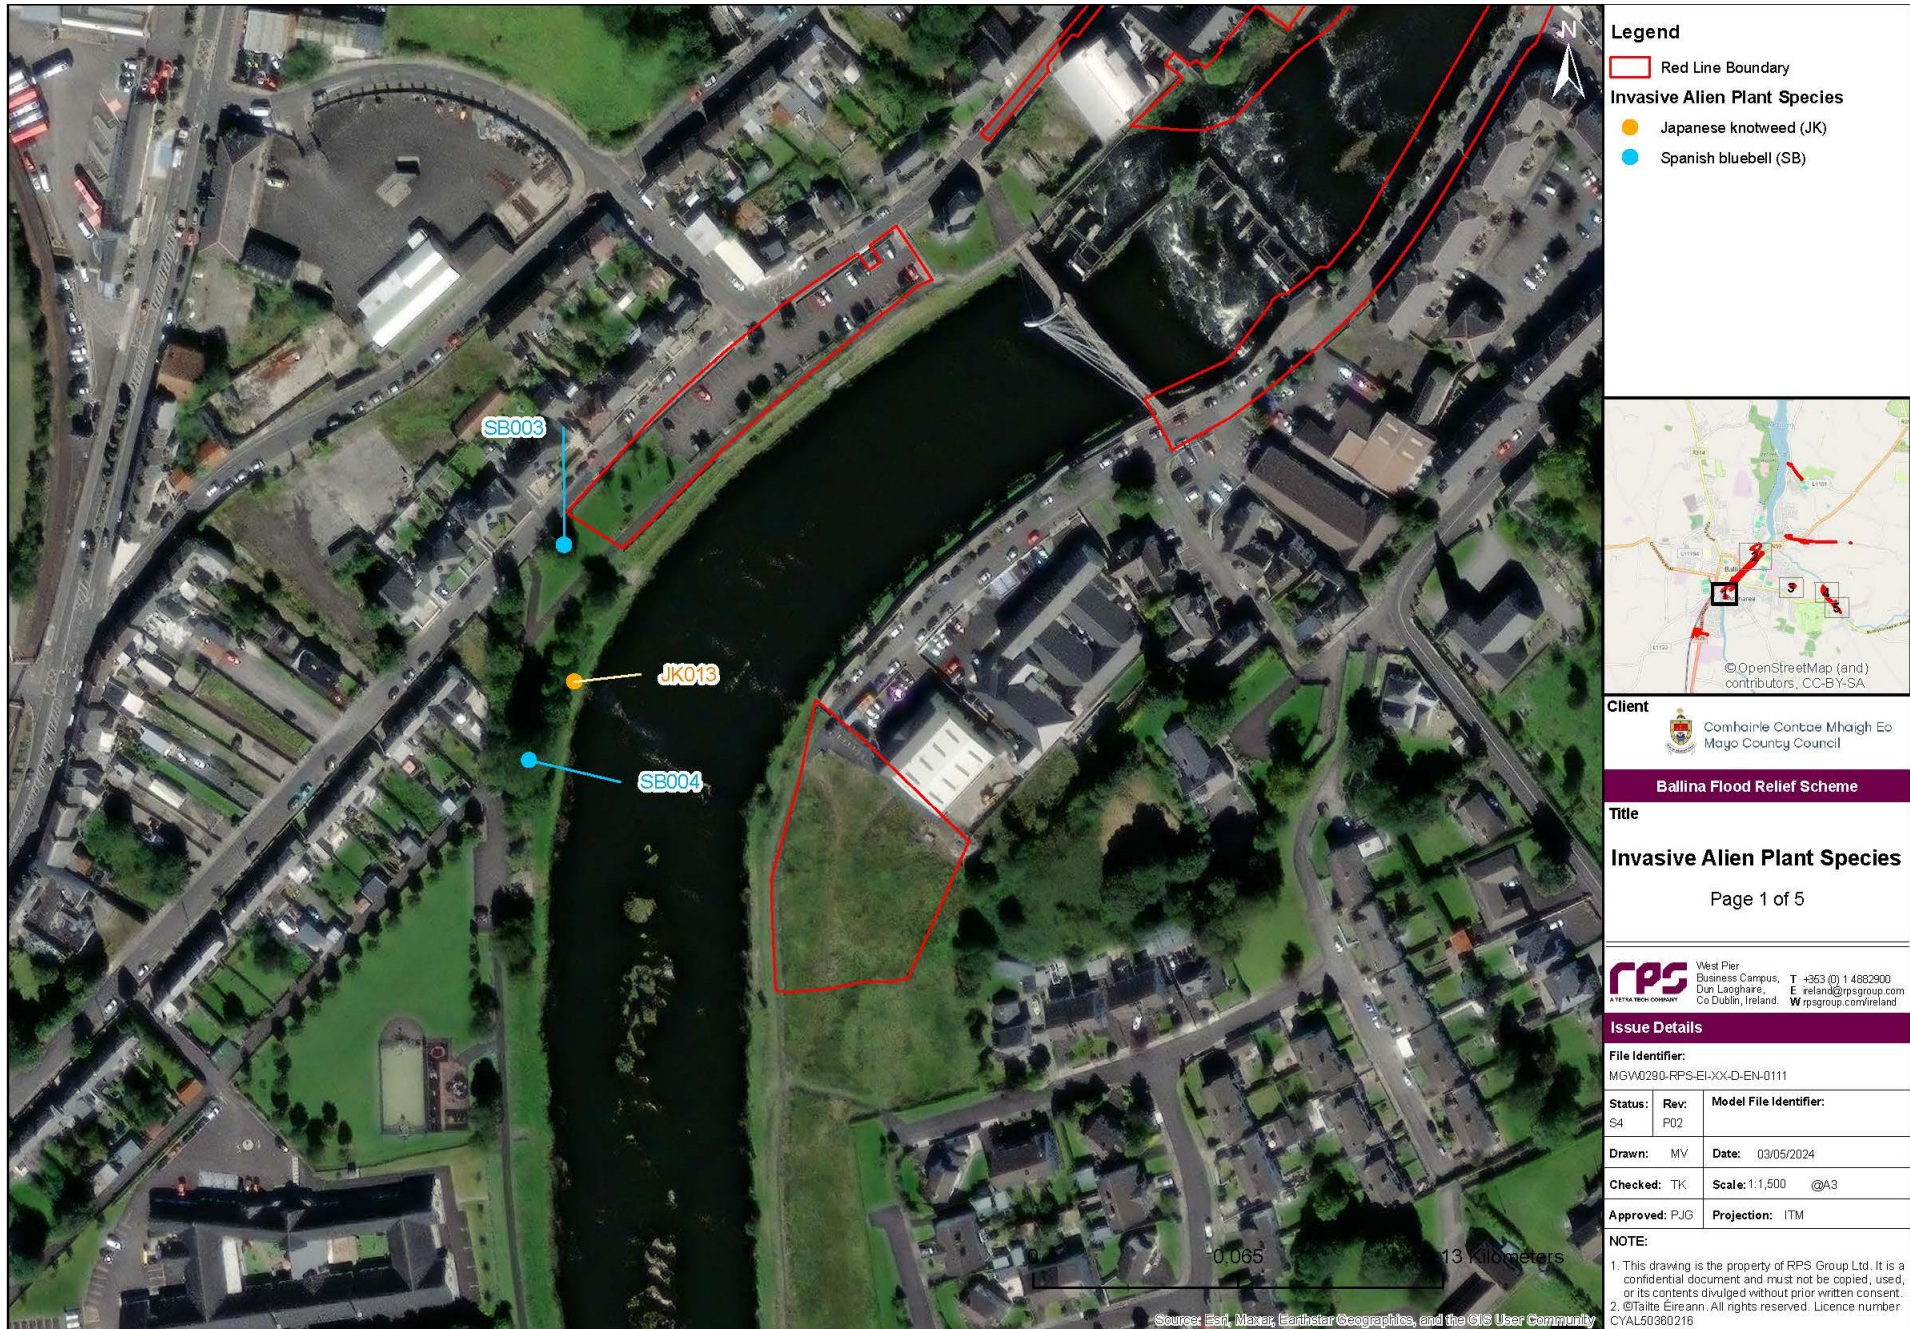

Appendix
10.14 Invasive Alien
Plant Species
Drawings

Legend

- Red Line Boundary
- Invasive Alien Plant Species**
- Hybrid bluebell (HB)
- Japanese knotweed (JK)
- Three-cornered leek (TCL)

Client
 Comhairle Contae Mhaigh Eo
 Mayo County Council